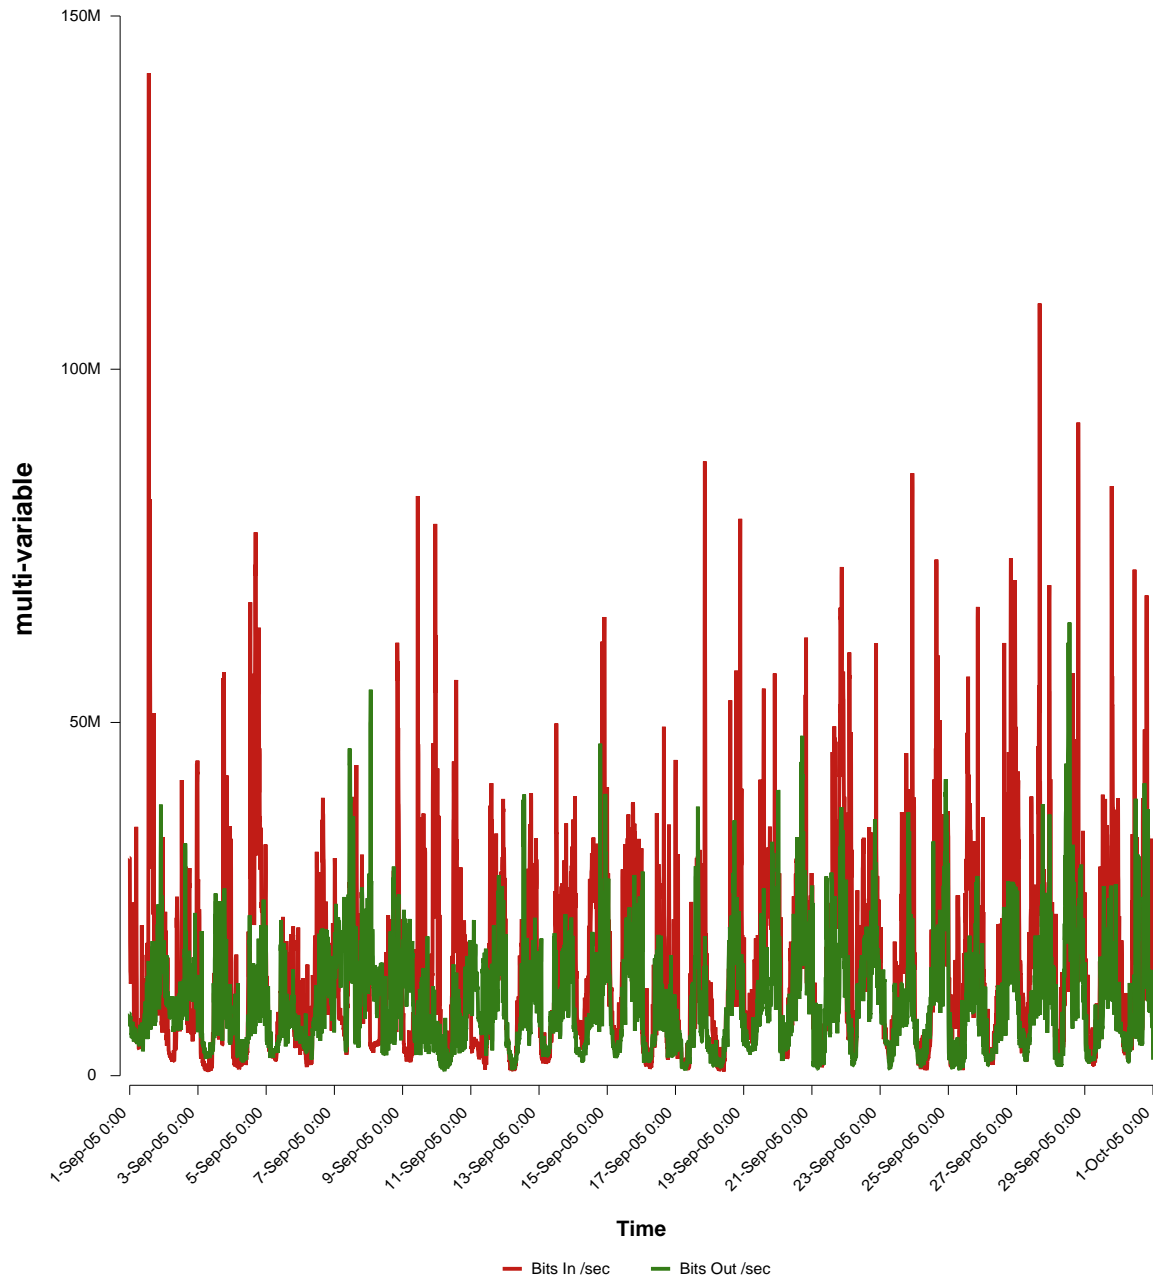

eHealth Trend Report

Divide by Time

SUNET-A-TROLLHATTAN-HTU

Auto Range: Last Month
From: 2005/09/01 00:00
To: 2005/09/30 23:59

Created: 2005/10/02 06:40:53