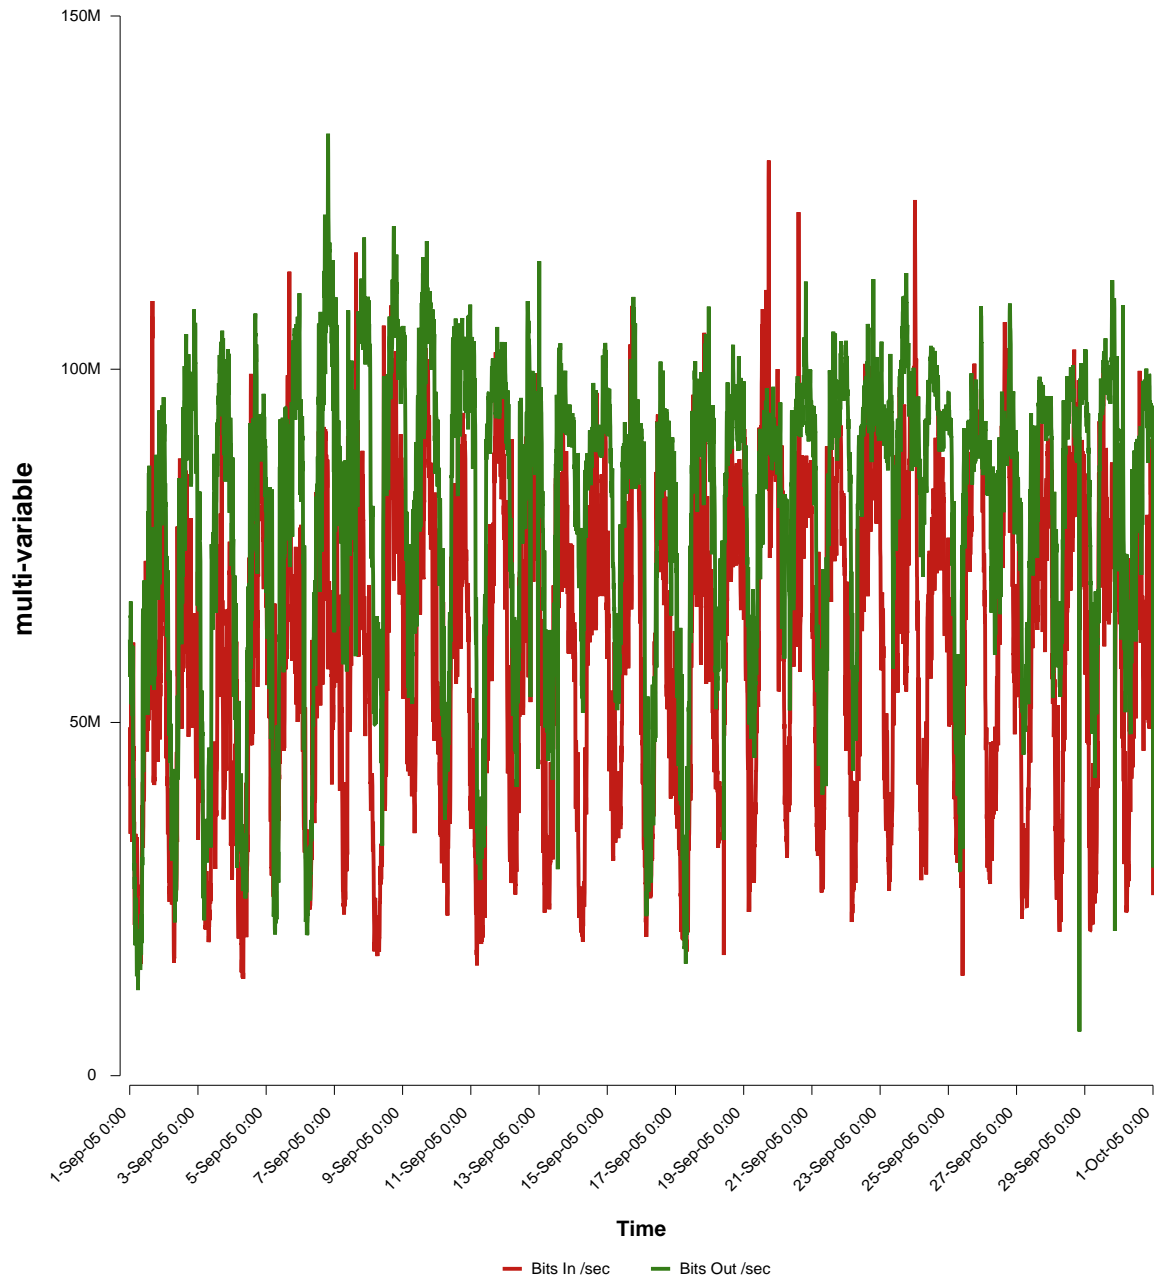

eHealth Trend Report

Divide by Time

SUNET-A-SUNDSVALL-MH

Auto Range: Last Month
From: 2005/09/01 00:00
To: 2005/09/30 23:59

Created: 2005/10/02 06:30:52