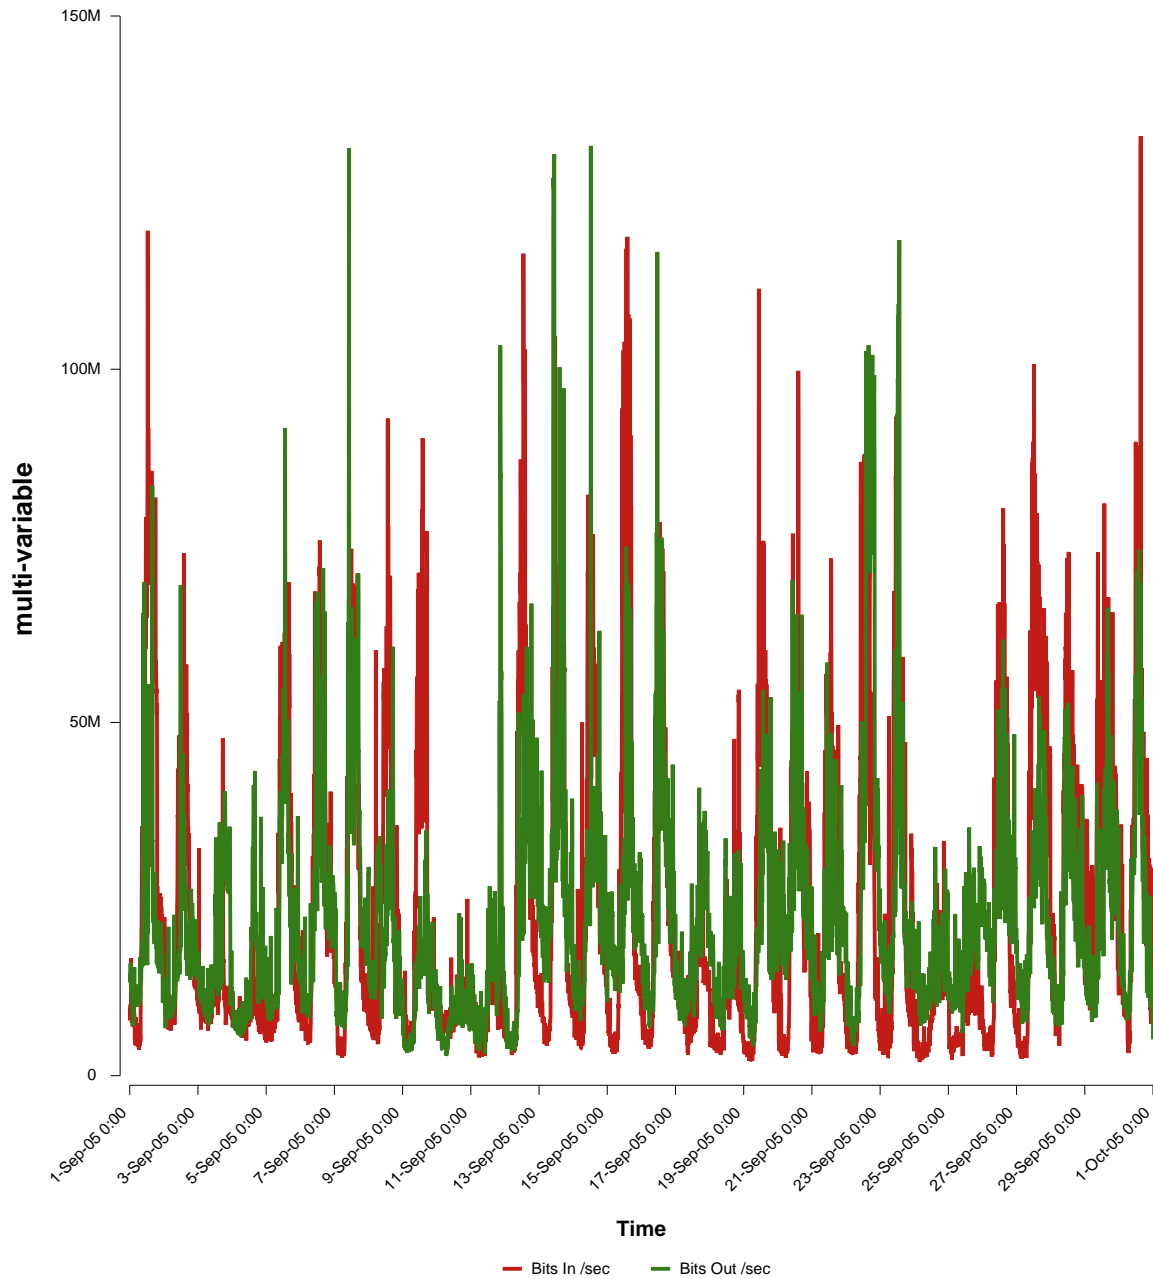

eHealth Trend Report

Divide by Time

SUNET-A-STHLM-SU

Auto Range: Last Month
From: 2005/09/01 00:00
To: 2005/09/30 23:59

Created: 2005/10/02 06:21:24