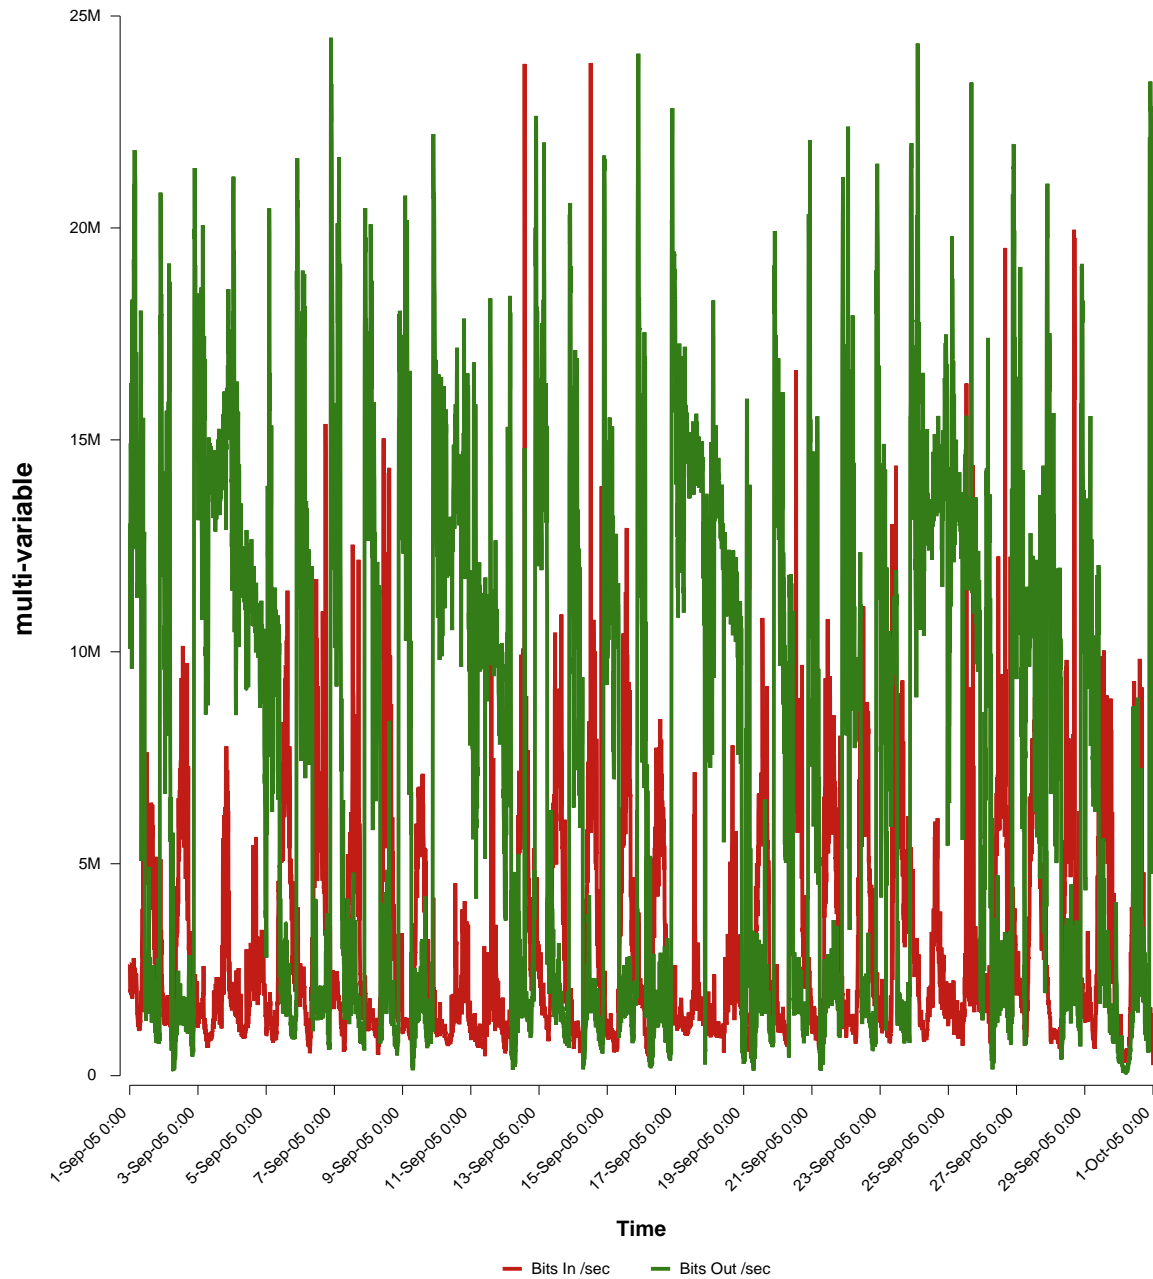

eHealth Trend Report

Divide by Time

SUNET-A-STHLM-SH

Auto Range: Last Month
From: 2005/09/01 00:00
To: 2005/09/30 23:59

Created: 2005/10/02 06:10:51