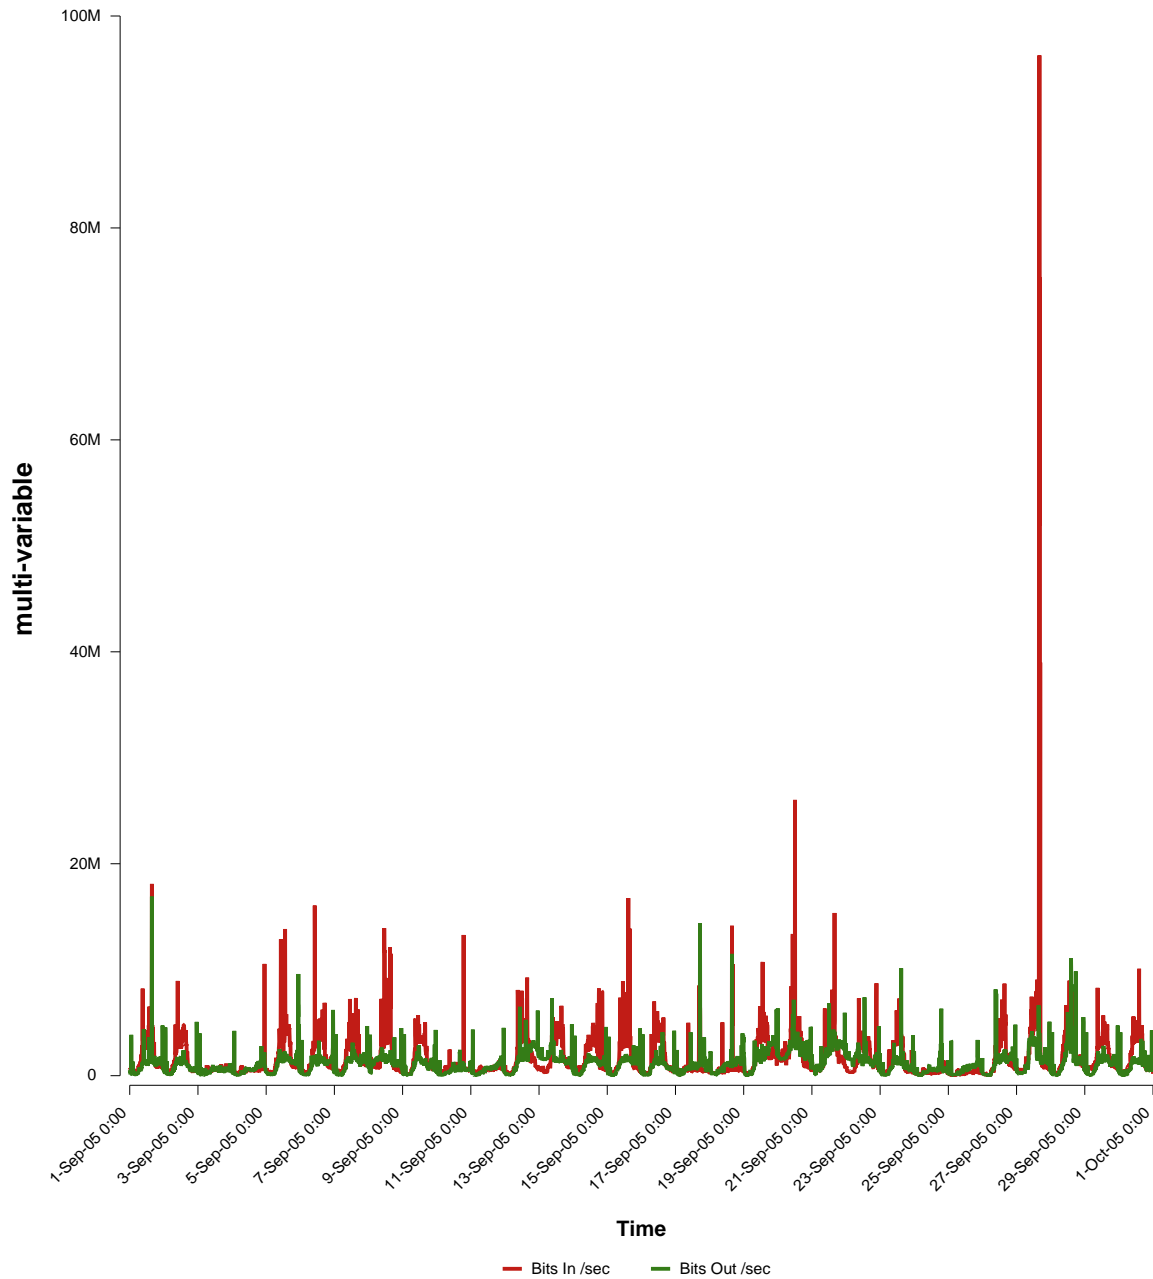

eHealth Trend Report

Divide by Time

SUNET-A-STHLM-LHS

Auto Range: Last Month
From: 2005/09/01 00:00
To: 2005/09/30 23:59

Created: 2005/10/02 06:02:30