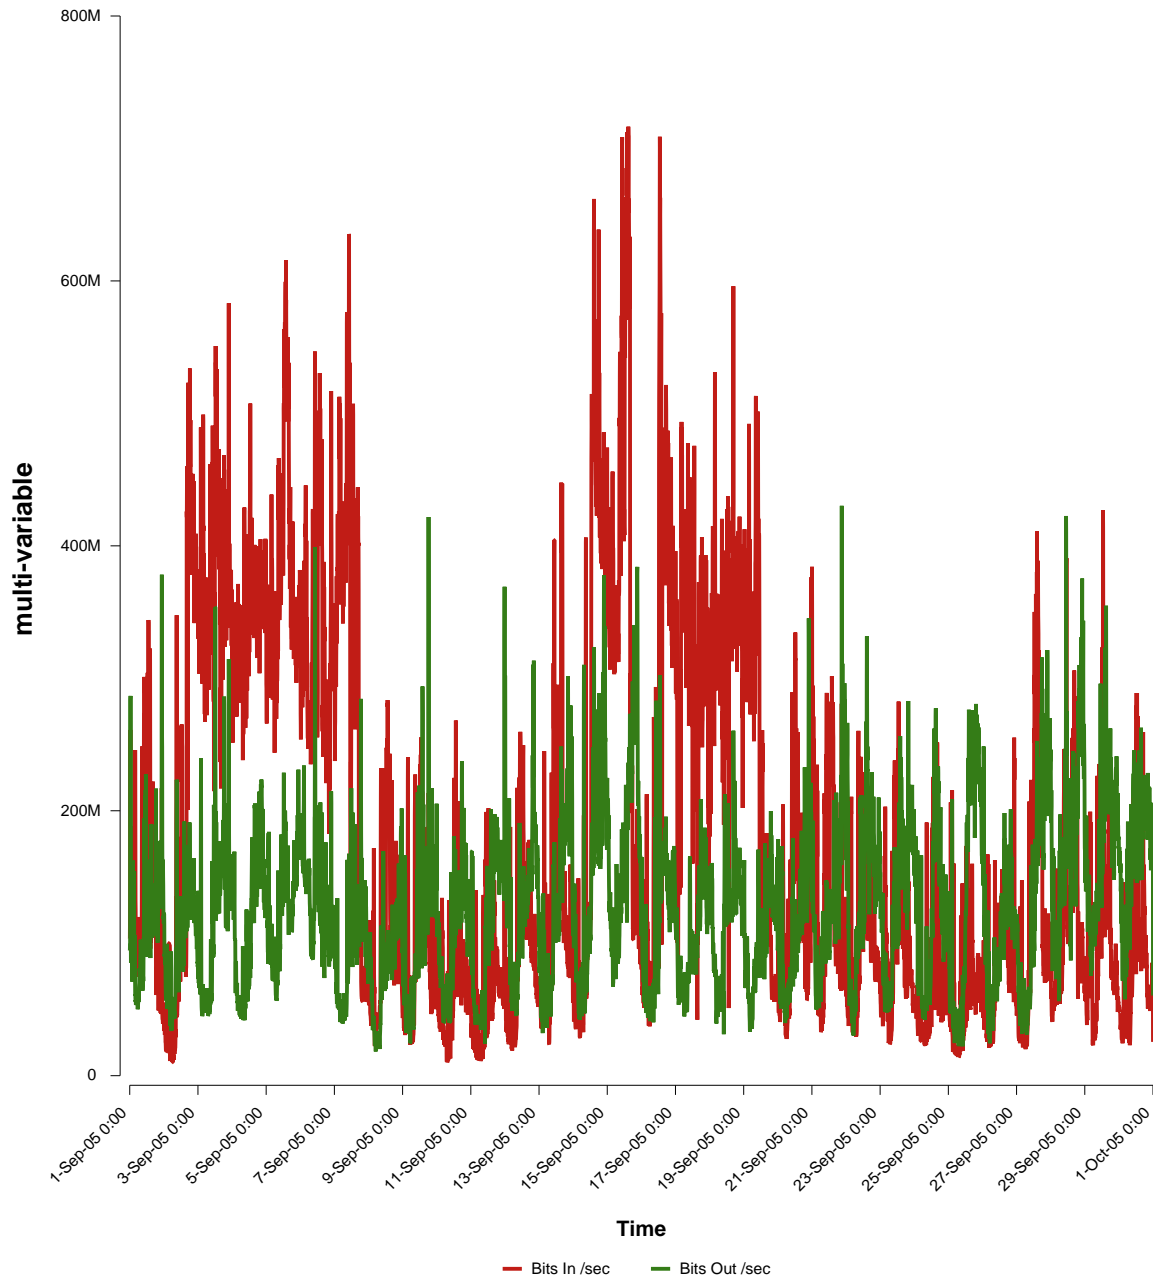

eHealth Trend Report

Divide by Time

SUNET-A-STHLM-KTH

Auto Range: Last Month
From: 2005/09/01 00:00
To: 2005/09/30 23:59

Created: 2005/10/02 05:50:52