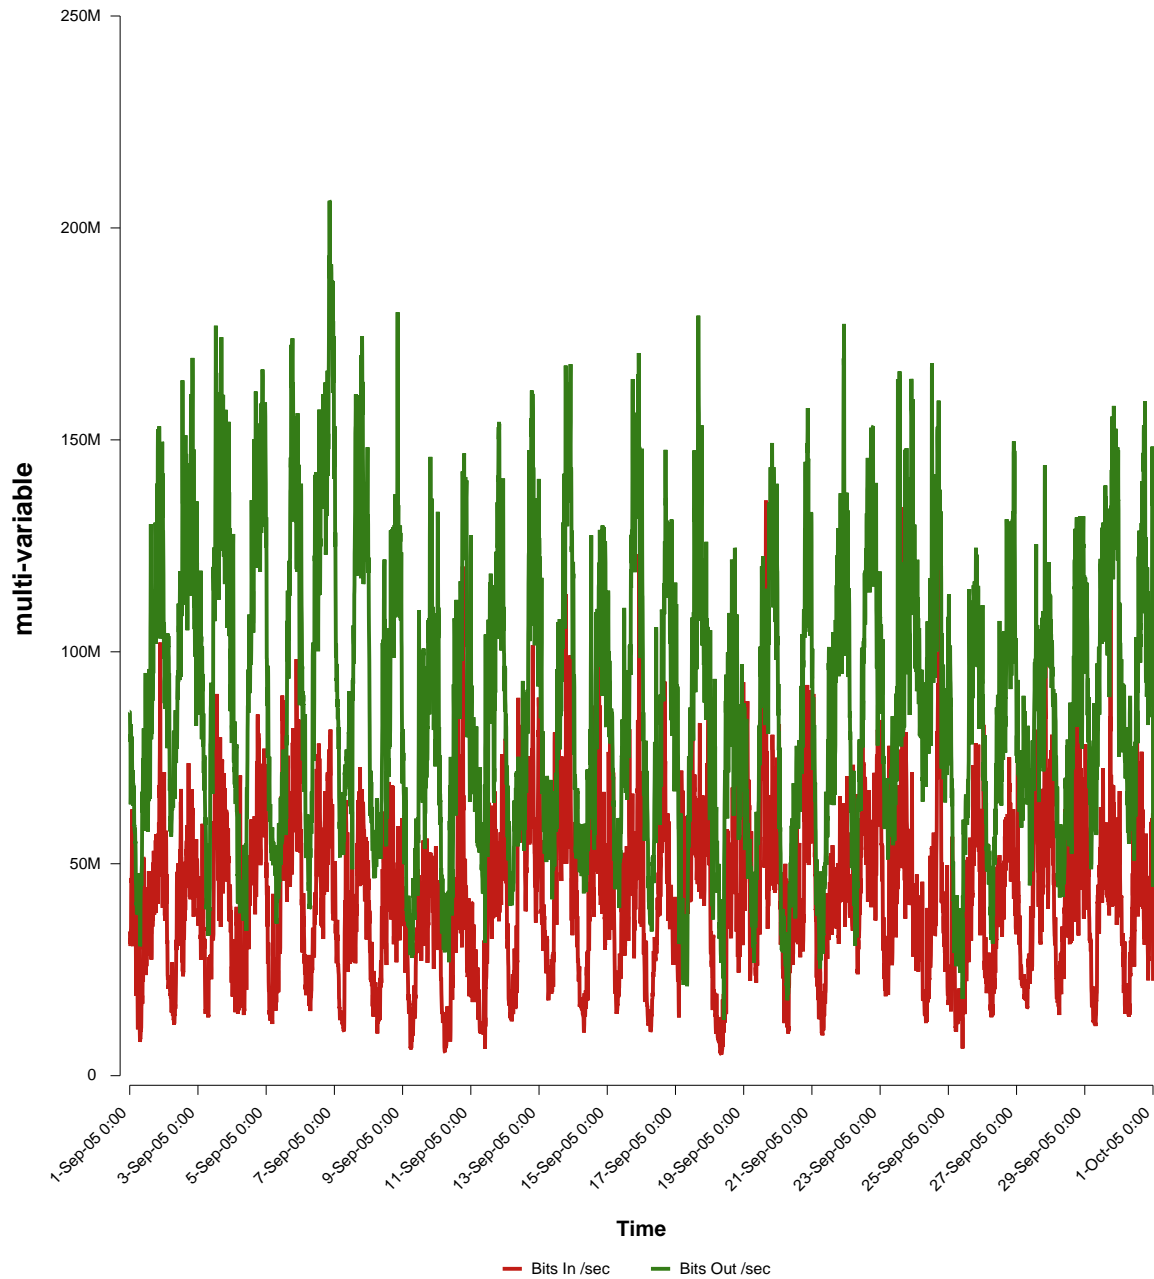

eHealth Trend Report

Divide by Time

SUNET-A-SKOVDE-HIS

Auto Range: Last Month
From: 2005/09/01 00:00
To: 2005/09/30 23:59

Created: 2005/10/02 05:21:26