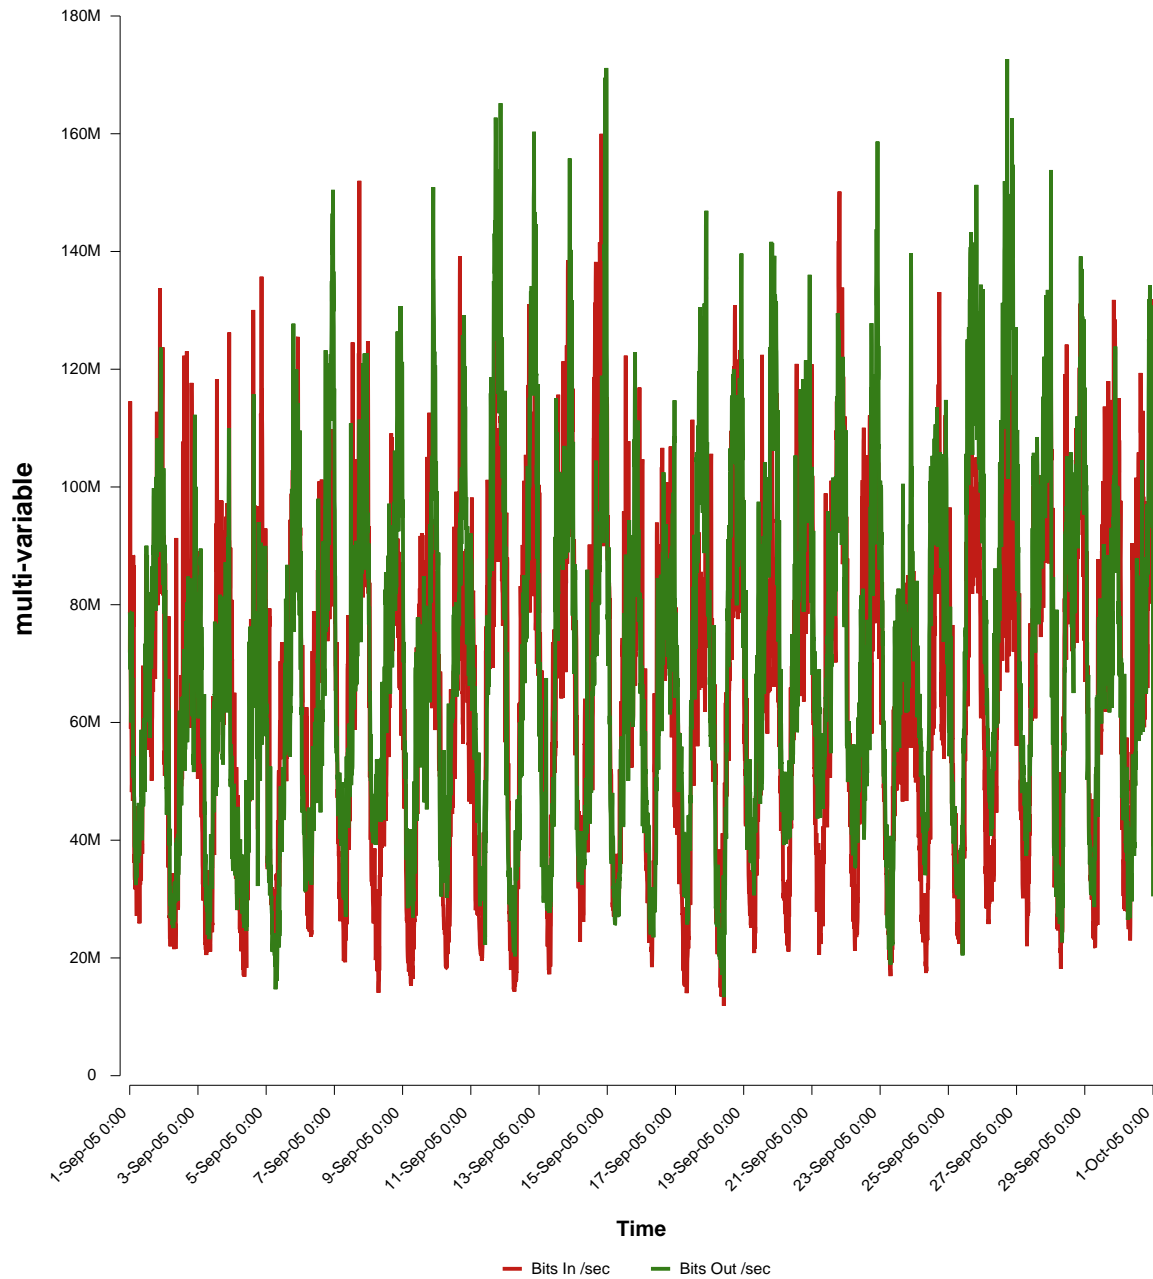

# eHealth Trend Report

Divide by Time

## SUNET-A-RONNEBY-BTH

Auto Range: Last Month  
From: 2005/09/01 00:00  
To: 2005/09/30 23:59

Created: 2005/10/02 05:10:56