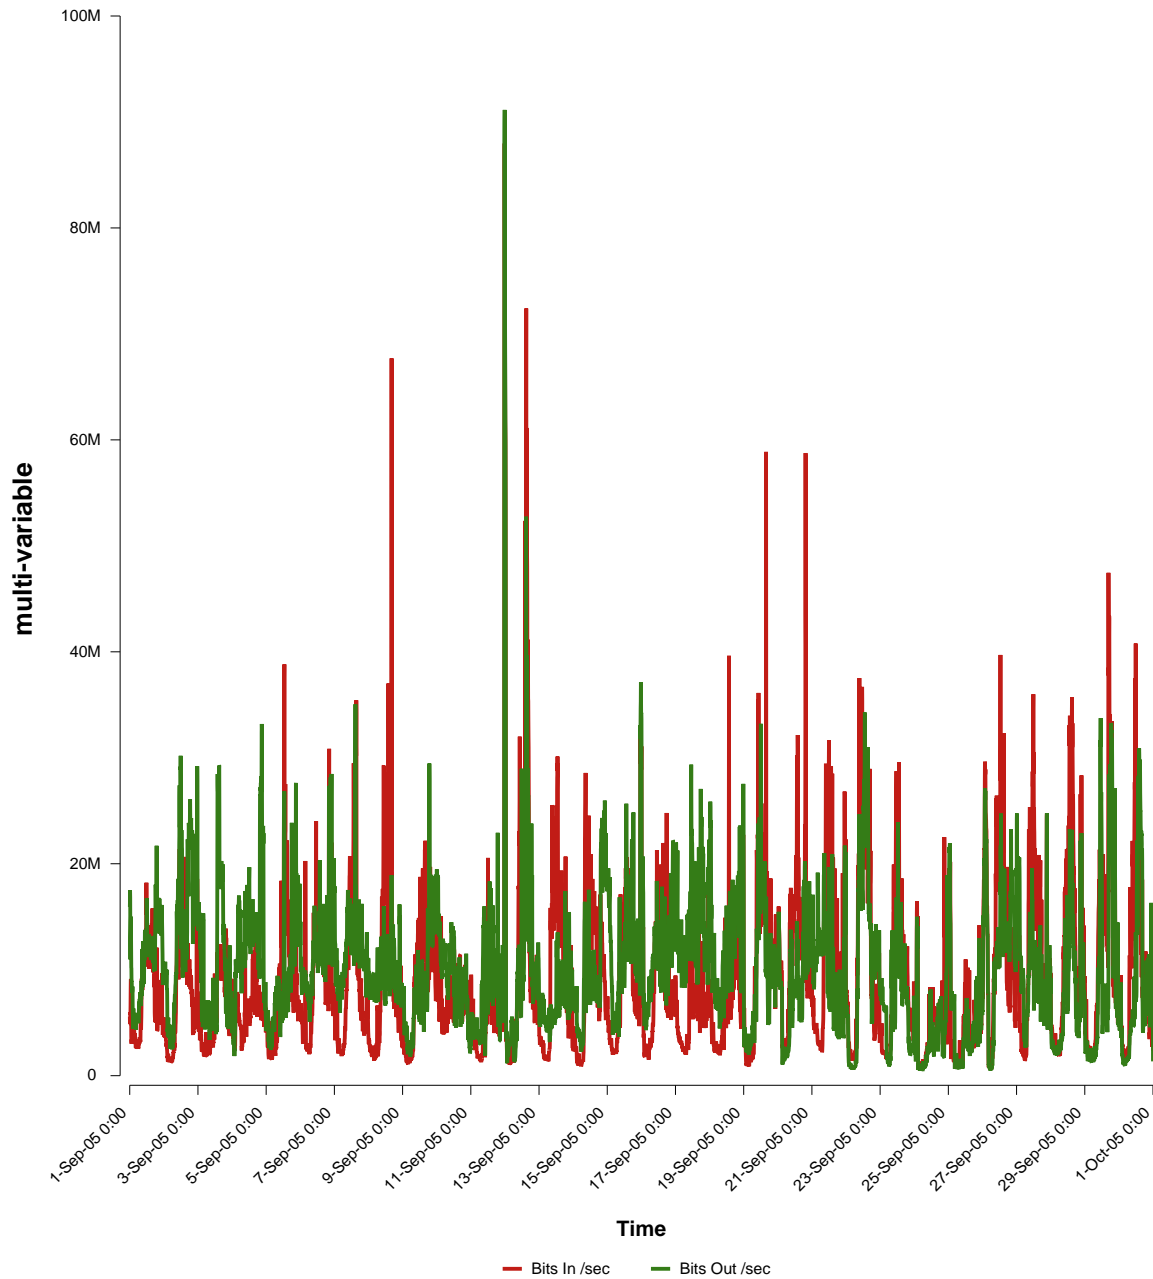

eHealth Trend Report

Divide by Time

SUNET-A-MALMO-MAH

Auto Range: Last Month
From: 2005/09/01 00:00
To: 2005/09/30 23:59

Created: 2005/10/02 04:50:52