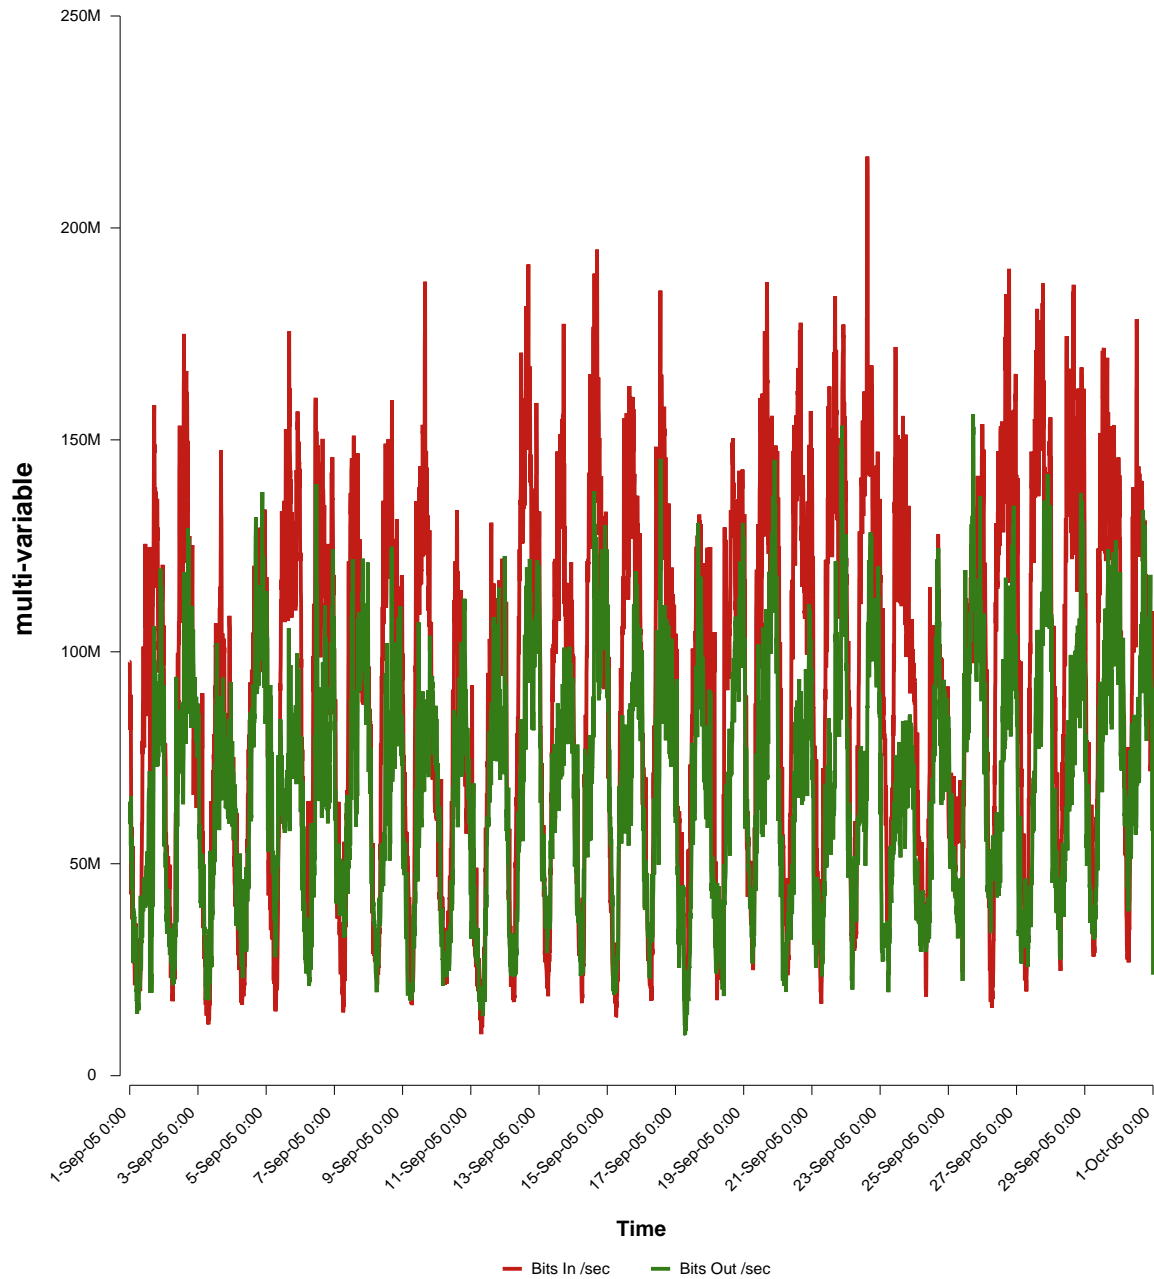

eHealth Trend Report

Divide by Time

SUNET-A-LUND-LU

Auto Range: Last Month
From: 2005/09/01 00:00
To: 2005/09/30 23:59

Created: 2005/10/02 04:50:52