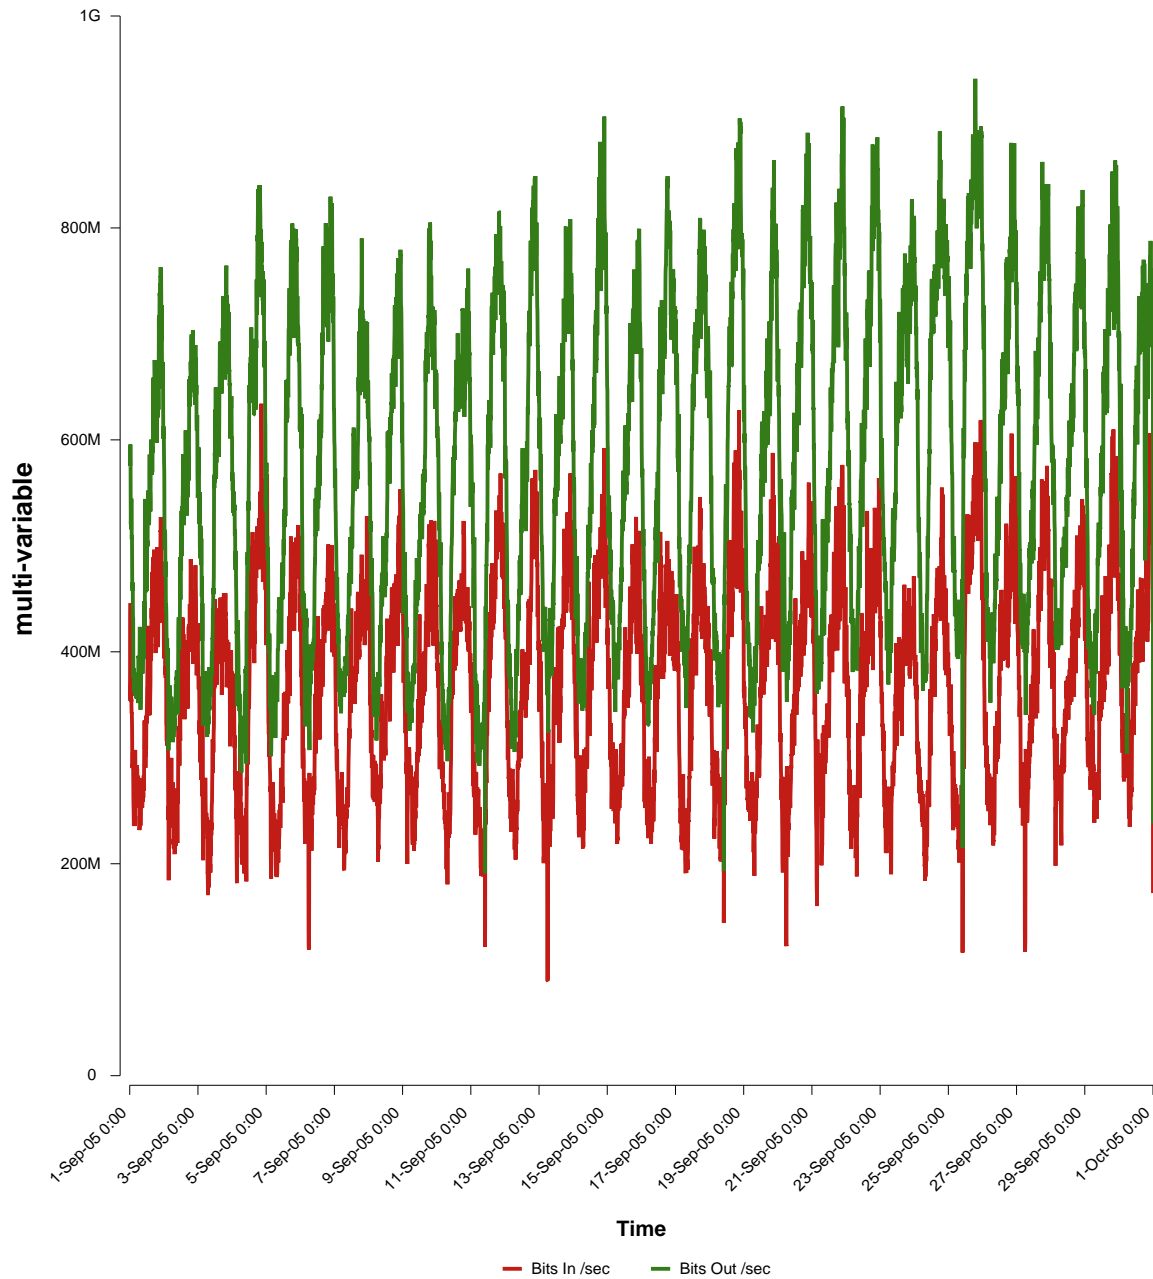

# eHealth Trend Report

Divide by Time

## SUNET-A-LULEA-LTU

Auto Range: Last Month  
From: 2005/09/01 00:00  
To: 2005/09/30 23:59

Created: 2005/10/02 04:45:54