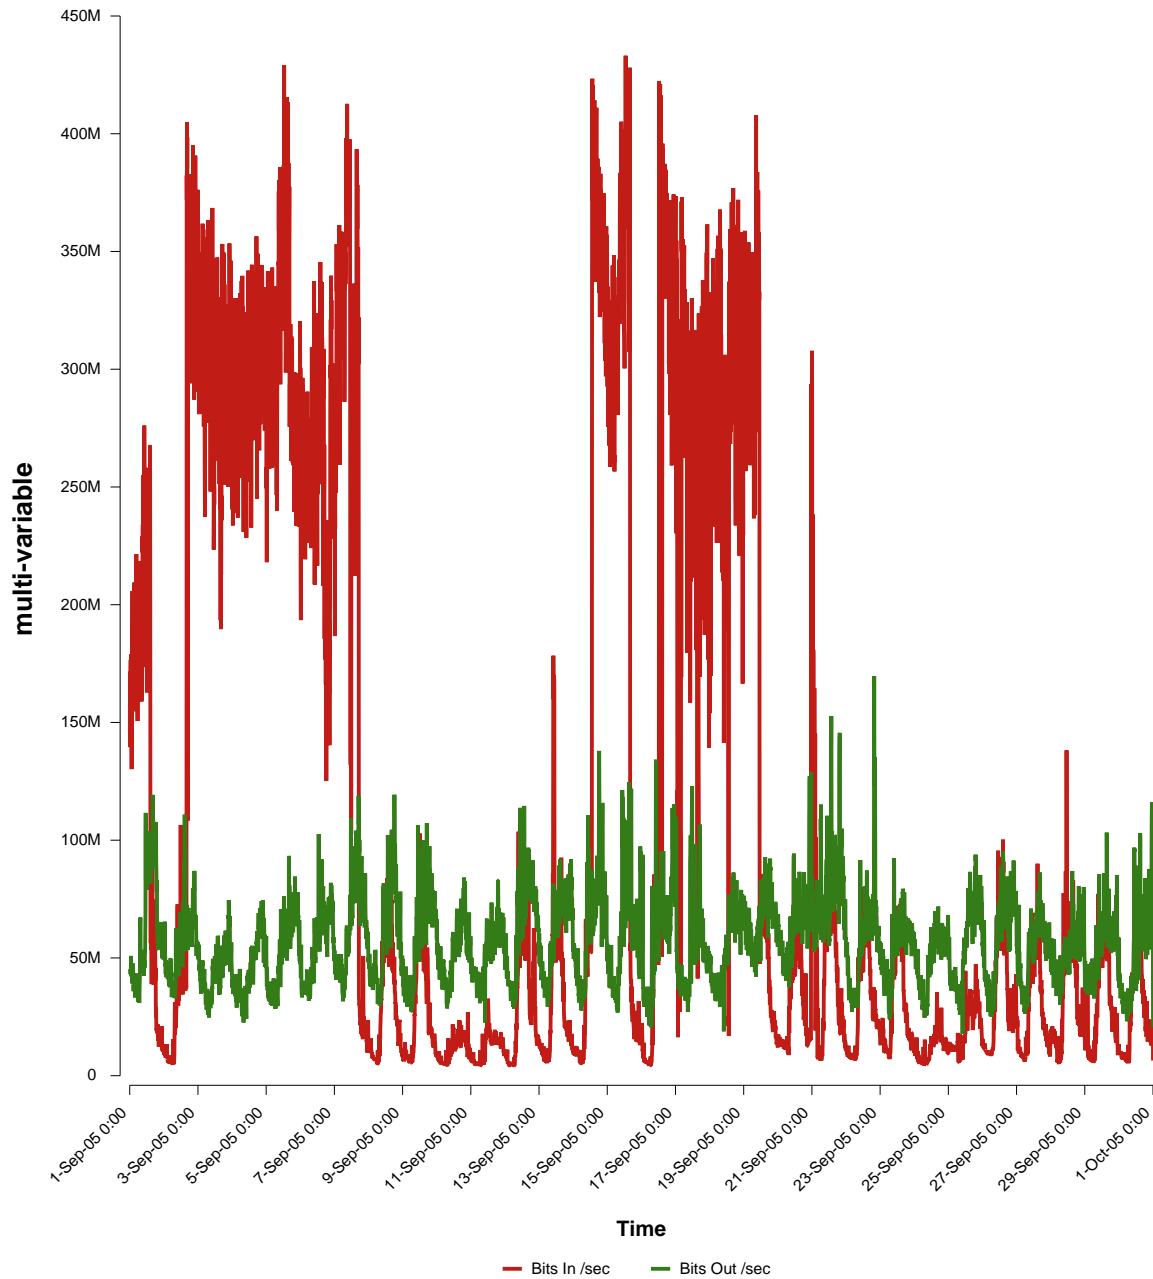

# eHealth Trend Report

Divide by Time

## SUNET-A-LINKOPING-LIU

Auto Range: Last Month  
From: 2005/09/01 00:00  
To: 2005/09/30 23:59

Created: 2005/10/02 04:30:58