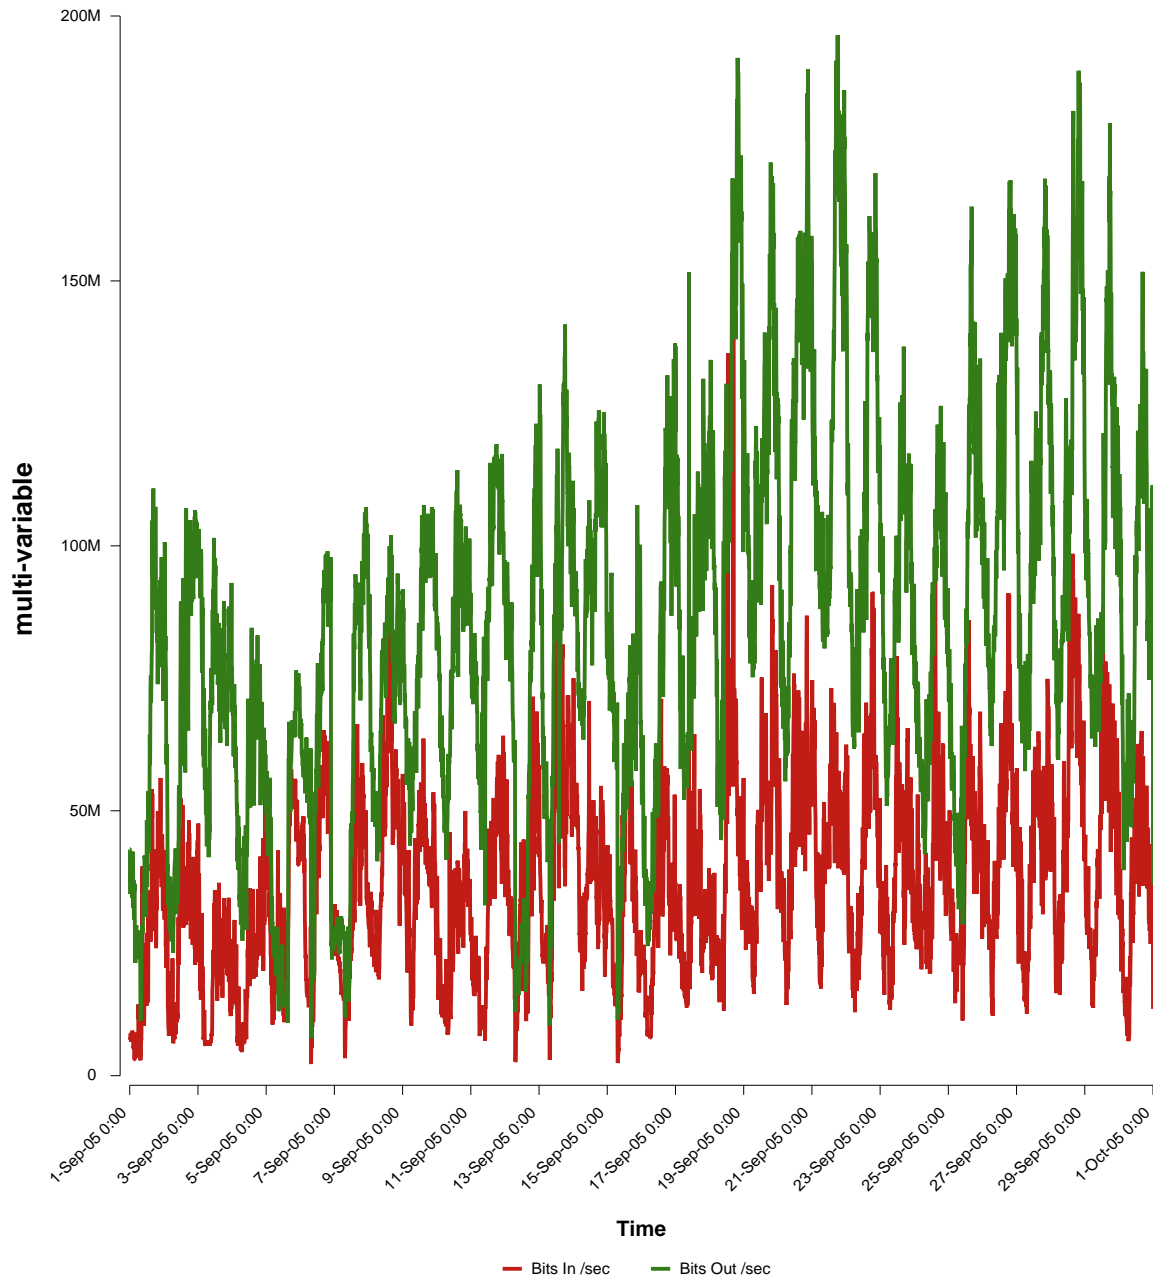

eHealth Trend Report

Divide by Time

SUNET-A-KRISTIANSTAD-HKR

Auto Range: Last Month
From: 2005/09/01 00:00
To: 2005/09/30 23:59

Created: 2005/10/02 04:21:34