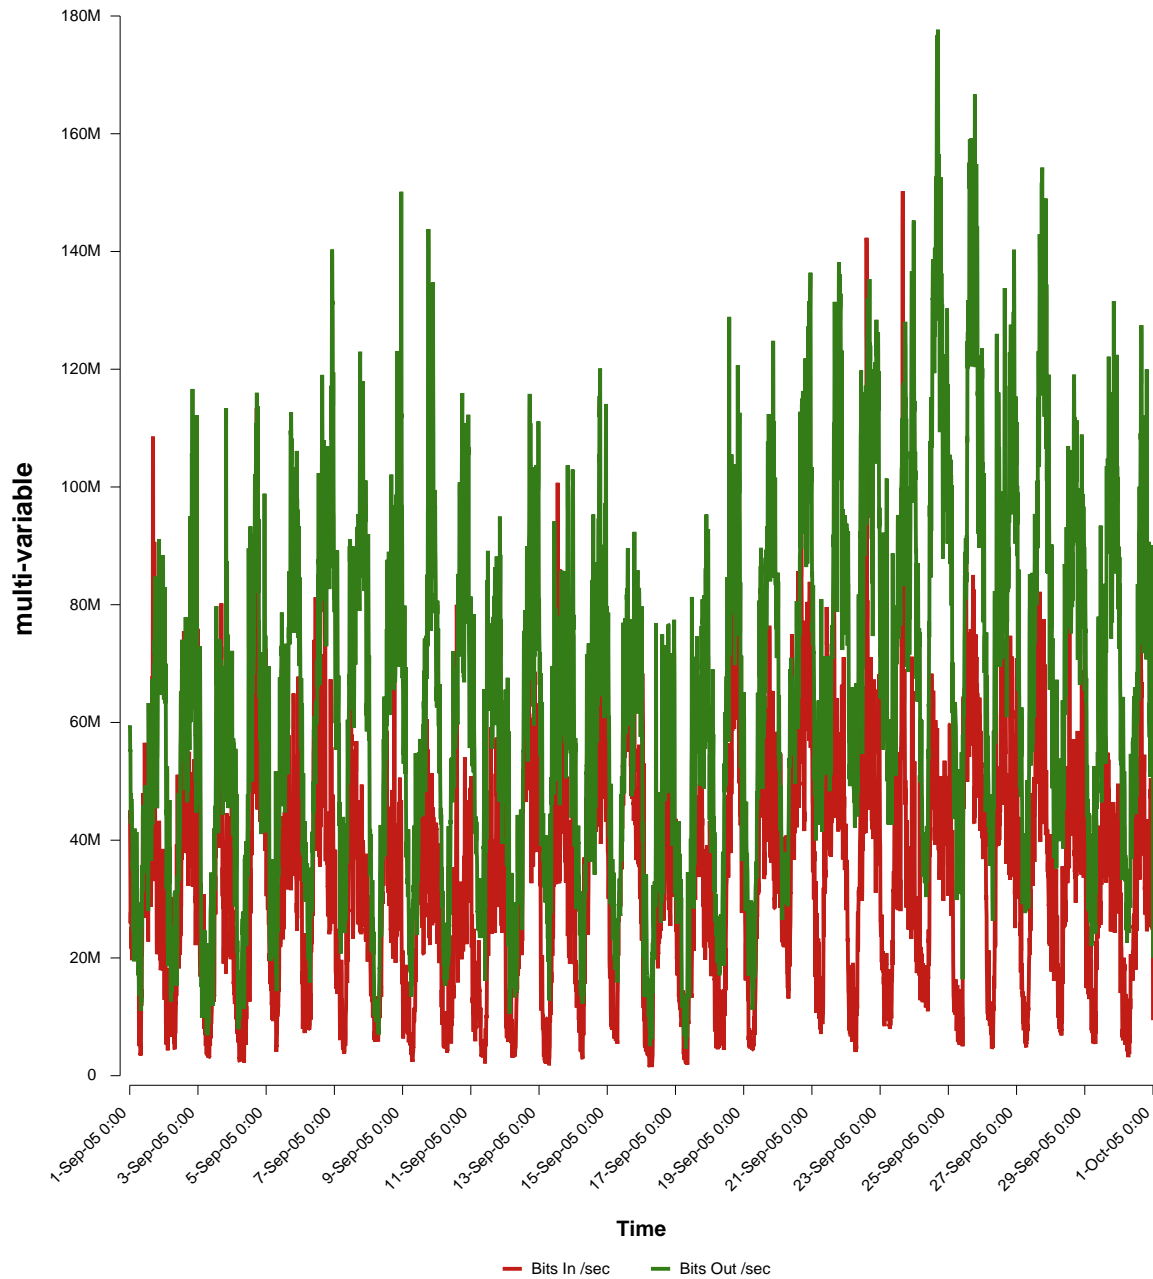

eHealth Trend Report

Divide by Time

SUNET-A-KARLSTAD-KAU

Auto Range: Last Month
From: 2005/09/01 00:00
To: 2005/09/30 23:59

Created: 2005/10/02 04:00:55