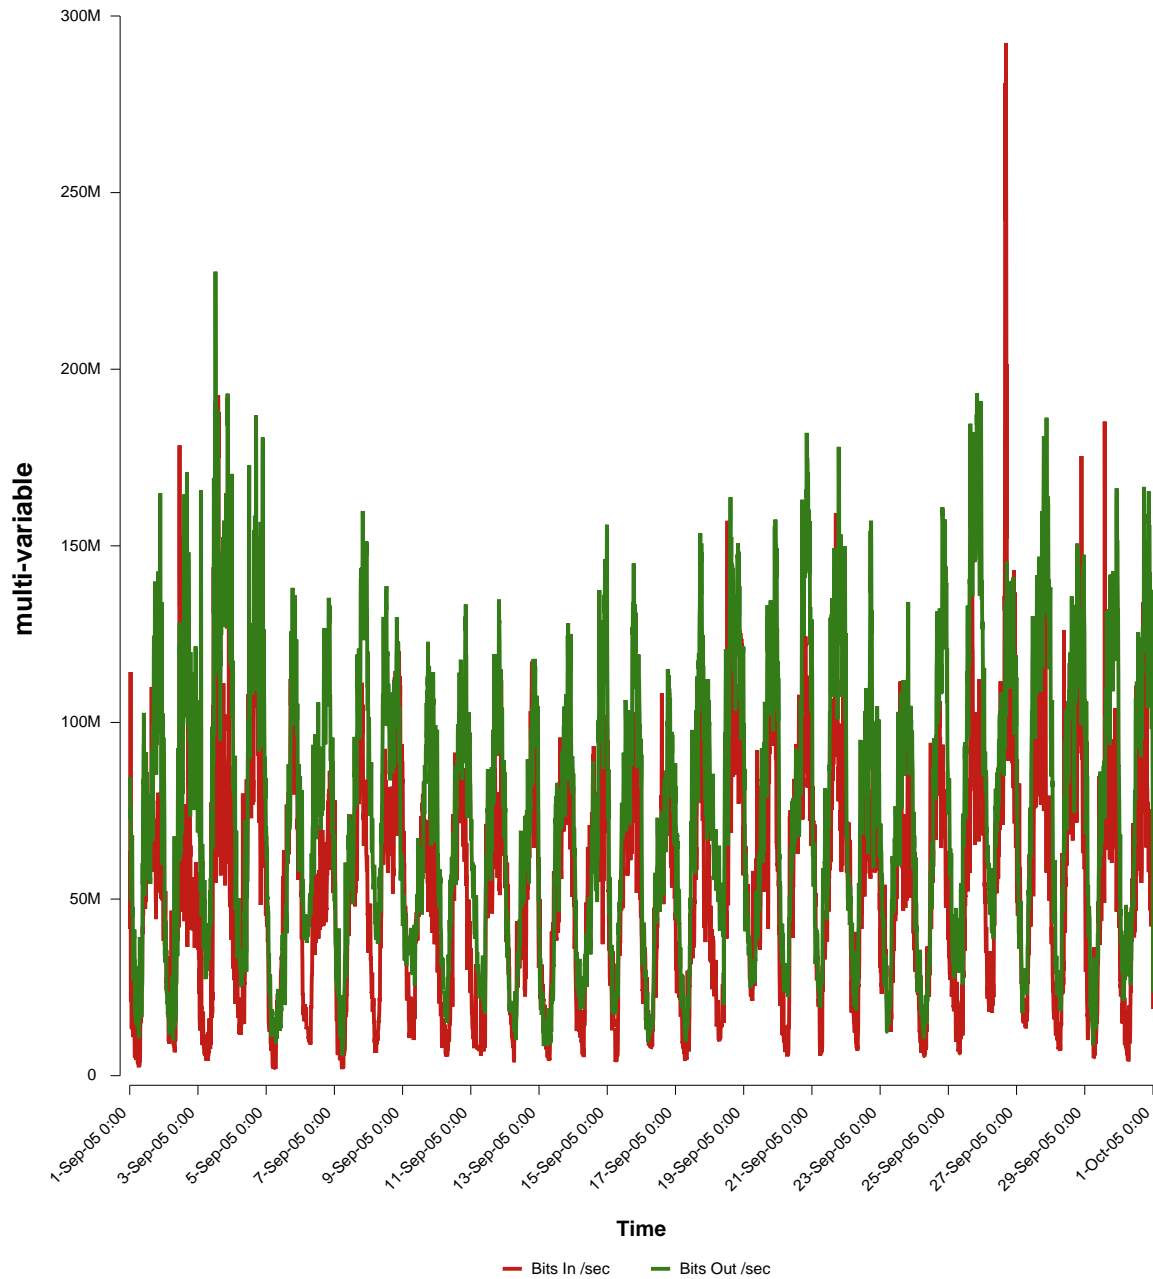

eHealth Trend Report

Divide by Time

SUNET-A-KALMAR-HIK

Auto Range: Last Month
From: 2005/09/01 00:00
To: 2005/09/30 23:59

Created: 2005/10/02 03:50:53