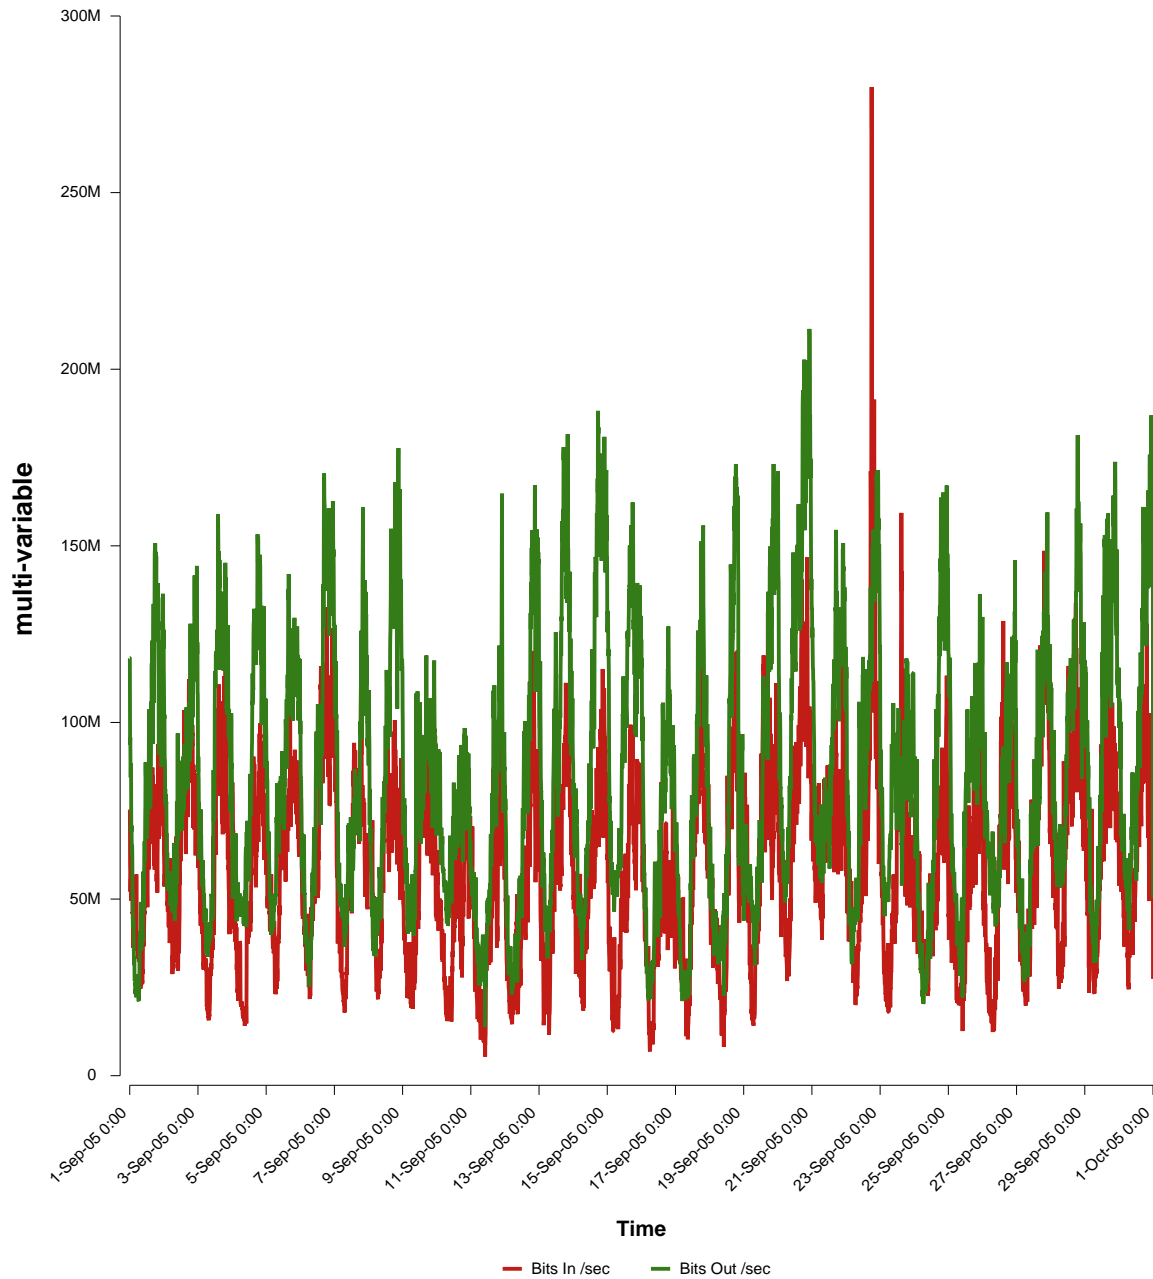

eHealth Trend Report

Divide by Time

SUNET-A-JONKOPING-HJ

Auto Range: Last Month
From: 2005/09/01 00:00
To: 2005/09/30 23:59

Created: 2005/10/02 03:40:54