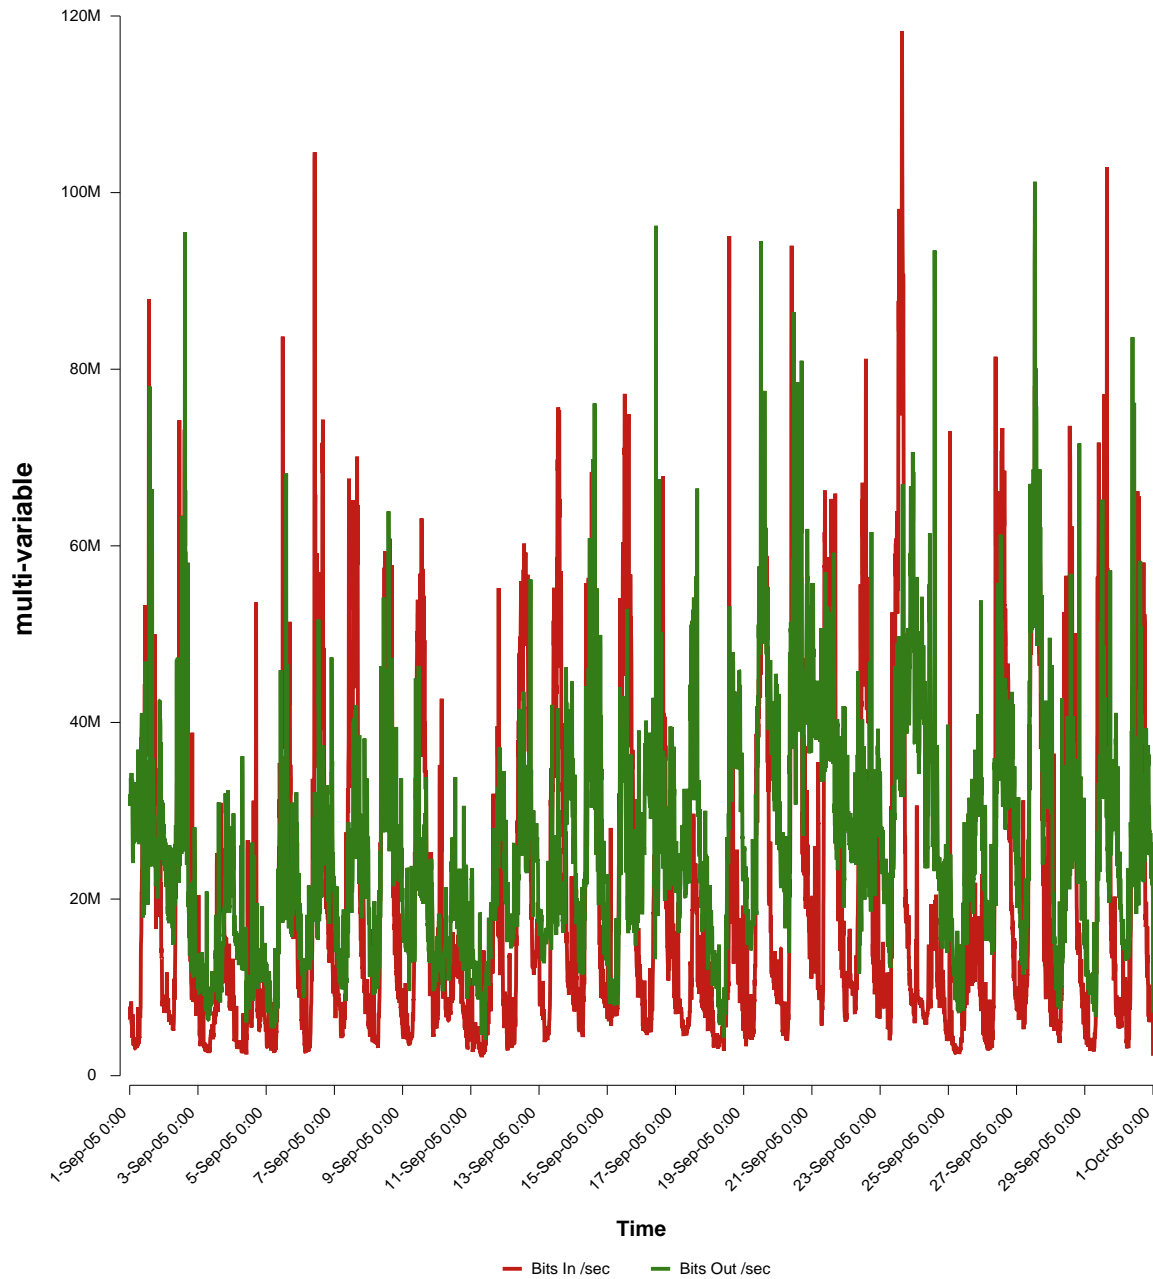

# eHealth Trend Report

Divide by Time

## SUNET-A-GBG-GU

Auto Range: Last Month  
From: 2005/09/01 00:00  
To: 2005/09/30 23:59

Created: 2005/10/02 03:40:53