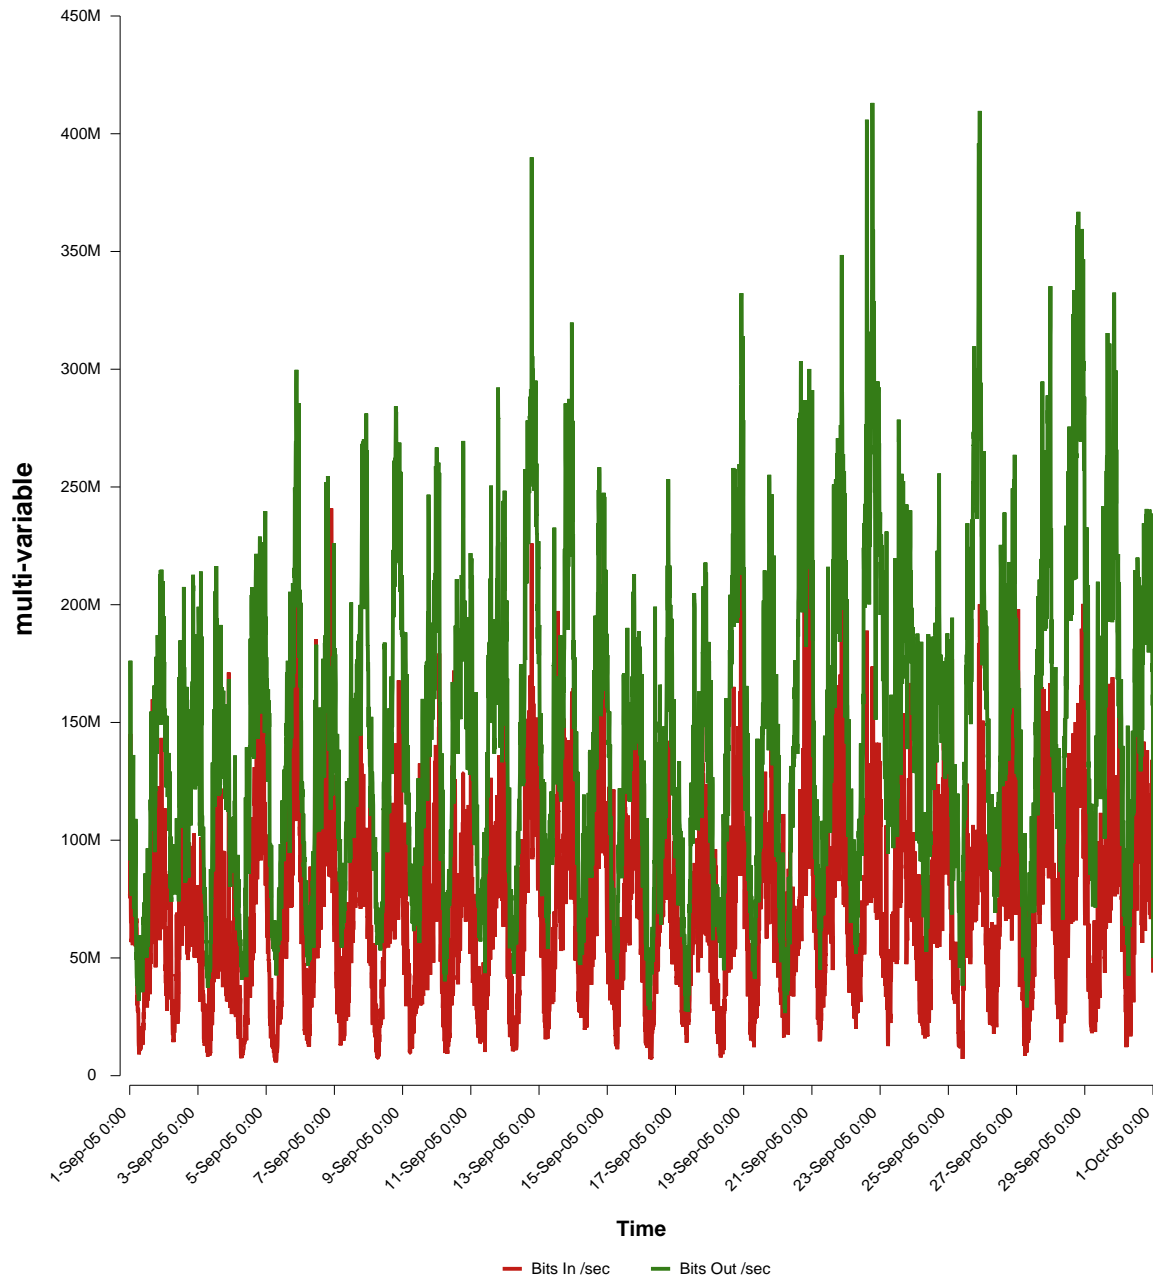

# eHealth Trend Report

Divide by Time

## SUNET-A-GAVLE-HIG

Auto Range: Last Month  
From: 2005/09/01 00:00  
To: 2005/09/30 23:59

Created: 2005/10/02 03:21:27