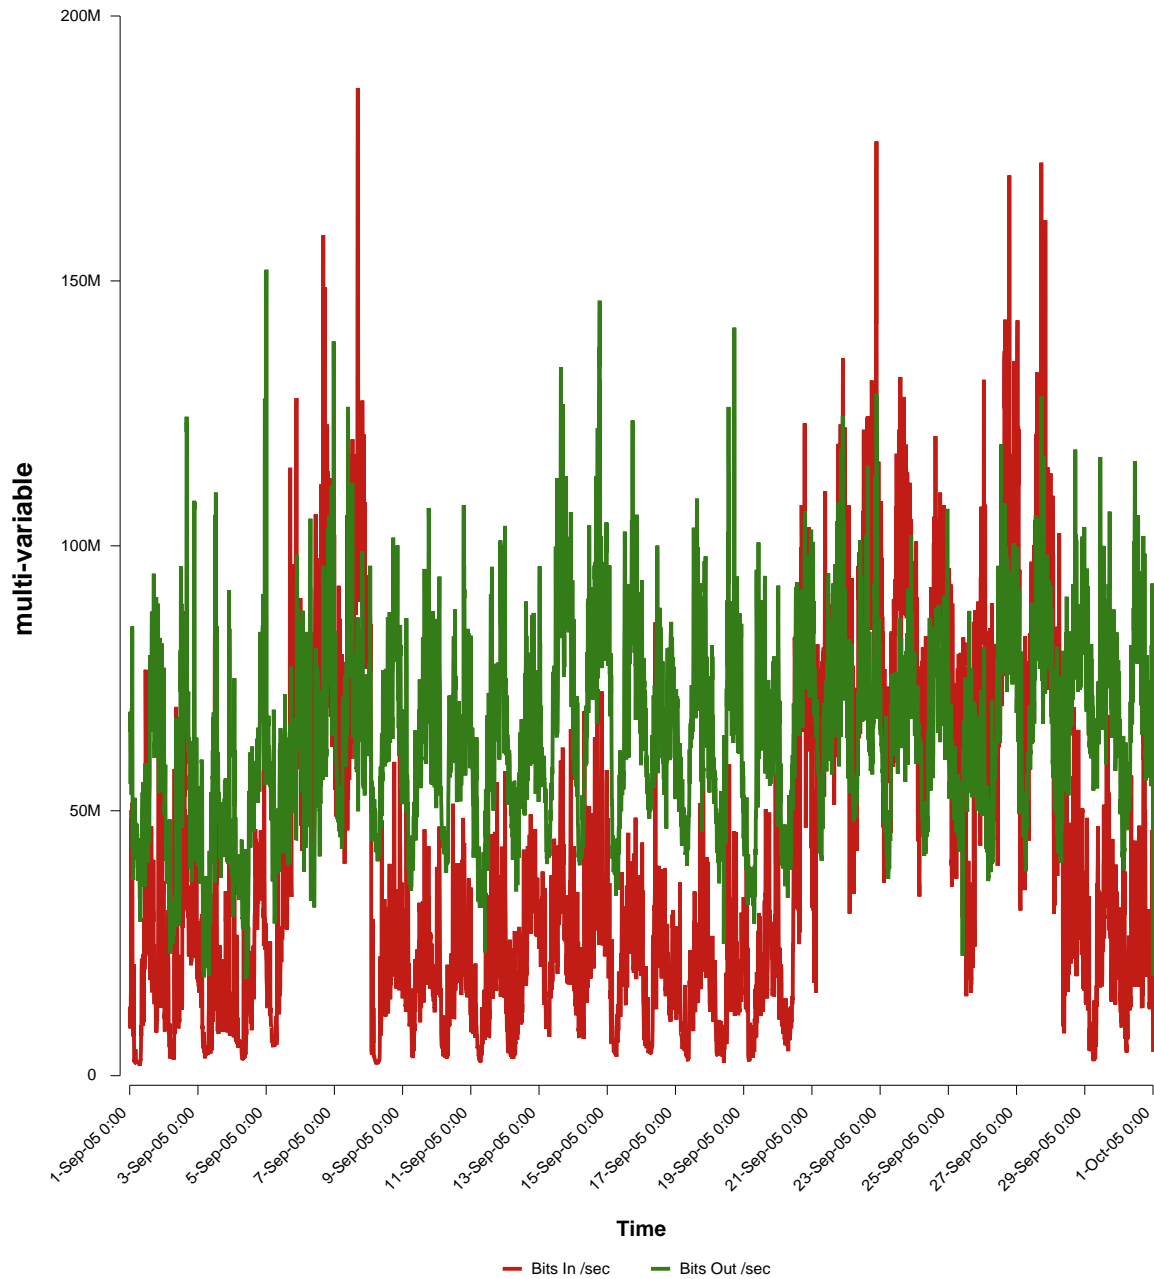

eHealth Trend Report

Divide by Time

SUNET-A-BORLANGE-DU

Auto Range: Last Month
From: 2005/09/01 00:00
To: 2005/09/30 23:59

Created: 2005/10/02 03:10:52