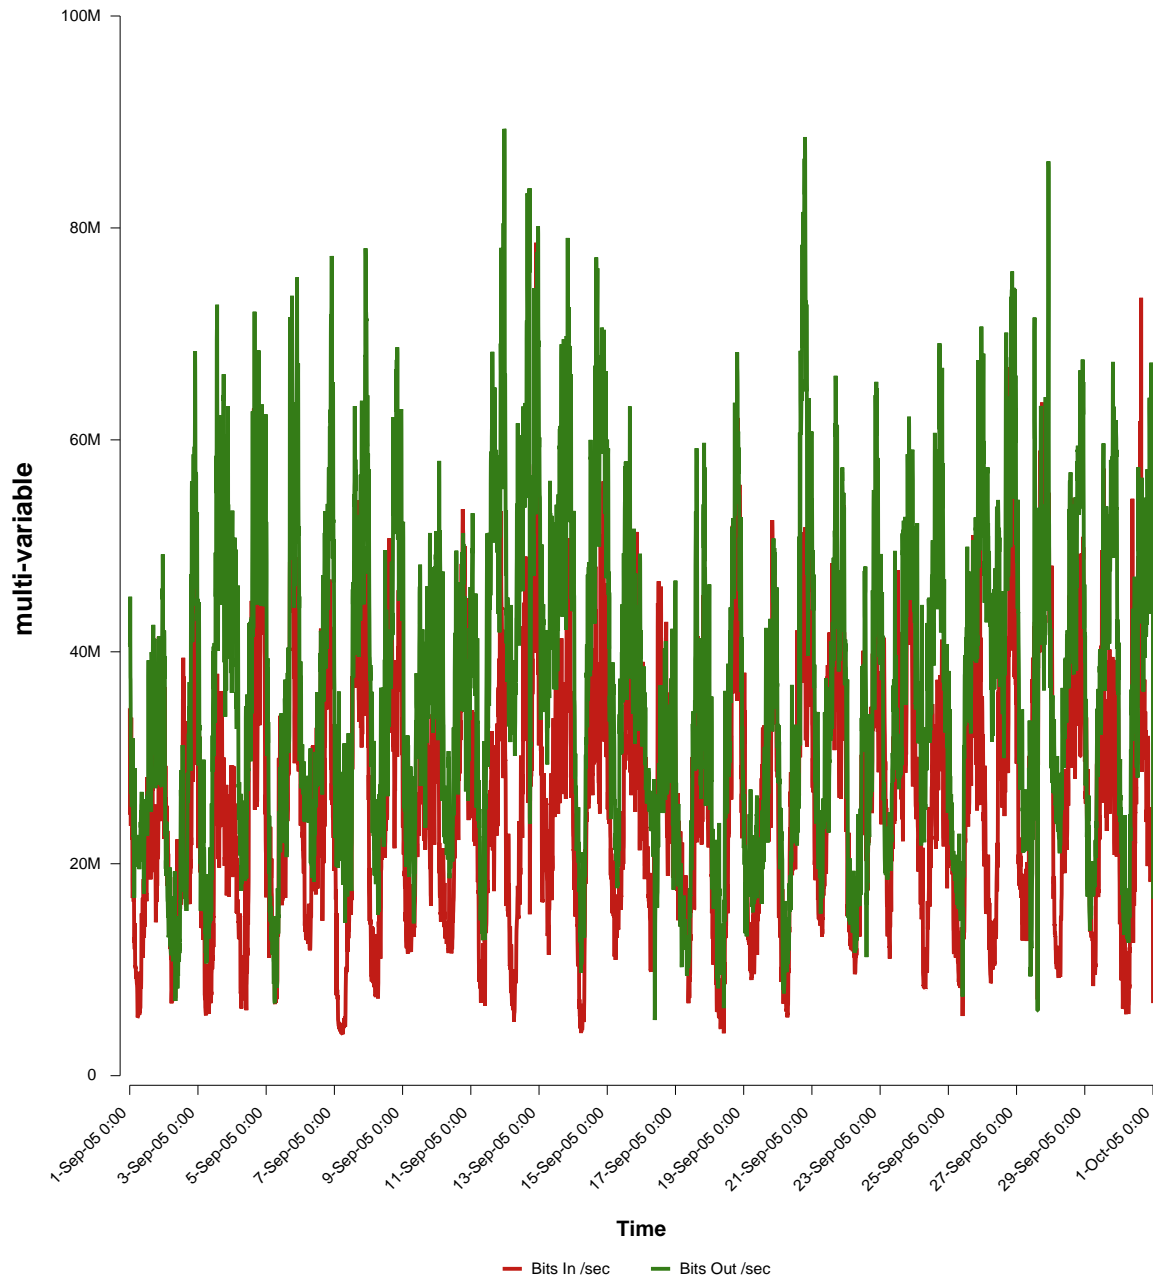

eHealth Trend Report

Divide by Time

SUNET-A-BORAS-HB

Auto Range: Last Month
From: 2005/09/01 00:00
To: 2005/09/30 23:59

Created: 2005/10/02 03:05:53