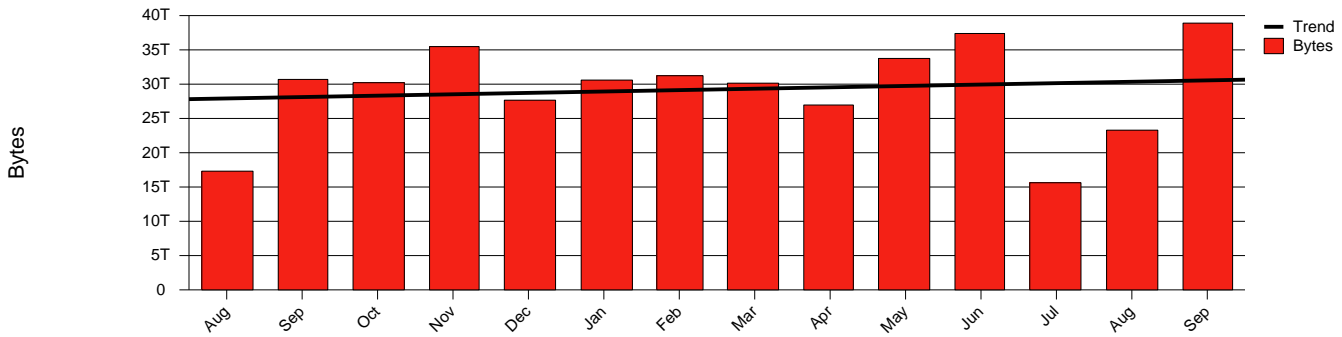

# Monthly Health Report

Report for 2005/09/30, Subject: SUNET-A-VISBY-HGO

LAN/WAN

Total Network Volume by Month

Total Network Volume by Week

Total Network Volume by Day

Situations to Watch

Rank	Element Name	Variable	Threshold	Monthly Average		Days to (from) Threshold
			Value	Actual	Predicted	
1	hgo1-POS(Out)	Volume (Bandwidth %)	80.000	3.590	2.899	Increasing
2	hgo1-POS(In)	Volume (Bandwidth %)	80.000	1.237	1.068	Decreasing