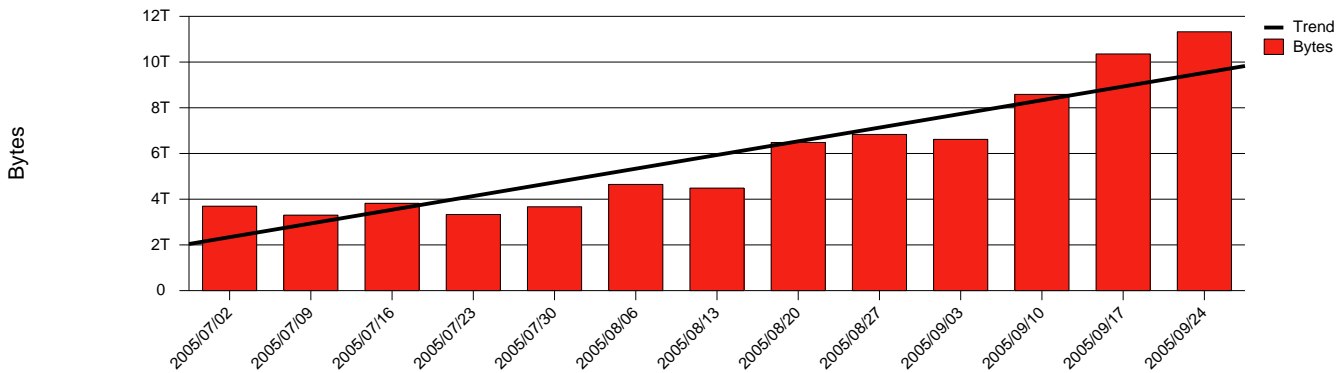

# Monthly Health Report

Report for 2005/09/30, Subject: SUNET-A-VISBY-HGO

LAN/WAN

Total Network Volume by Month

Total Network Volume by Week

Total Network Volume by Day

Situations to Watch

Rank	Element Name	Variable	Threshold	Monthly Average		Days to (from) Threshold
			Value	Actual	Predicted	
1	hgo1-POS(Out)	Volume (Bandwidth %)	80.000	3.590	2.899	Increasing
2	hgo1-POS(In)	Volume (Bandwidth %)	80.000	1.237	1.068	Decreasing