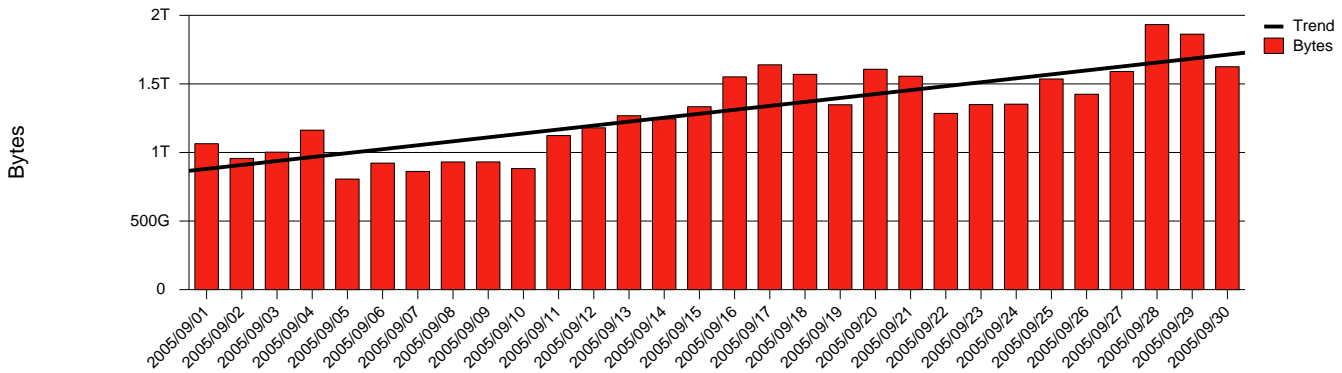

# Monthly Health Report

Report for 2005/09/30, Subject: SUNET-A-VISBY-HGO

LAN/WAN

Total Network Volume by Month

Total Network Volume by Week

Total Network Volume by Day

Situations to Watch

Rank	Element Name	Variable	Threshold	Monthly Average		Days to (from) Threshold
			Value	Actual	Predicted	
1	hgo1-POS(Out)	Volume (Bandwidth %)	80.000	3.590	2.899	Increasing
2	hgo1-POS(In)	Volume (Bandwidth %)	80.000	1.237	1.068	Decreasing