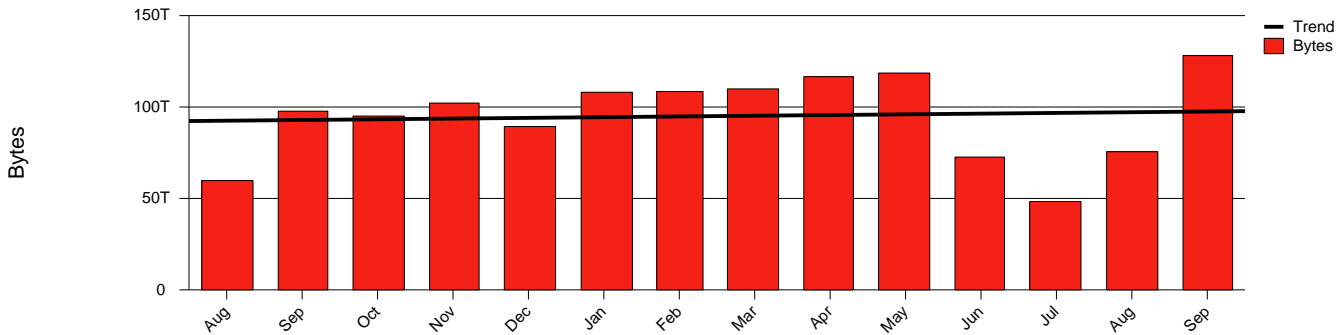

# Monthly Health Report

Report for 2005/09/30, Subject: SUNET-A-VAXJO-VXU

LAN/WAN

Total Network Volume by Month

Total Network Volume by Week

Total Network Volume by Day

Situations to Watch

Rank	Element Name	Variable	Threshold	Monthly Average		Days to (from) Threshold
			Value	Actual	Predicted	
1	vxu2-SRP(Out)	Volume (Bandwidth %)	80.000	9.209	7.516	Increasing
2	vxu1-SRP(In)	Volume (Bandwidth %)	80.000	6.129	4.940	Increasing
3	vxu2-SRP(In)	Errors (% Frames)	5.000	0.000	0.027	Increasing
4	vxu1-SRP(In)	Errors (% Frames)	5.000	0.000	0.000	Increasing
5	vxu1-SRP(Out)	Volume (Bandwidth %)	80.000	0.564	0.194	Decreasing
6	vxu2-SRP(In)	Volume (Bandwidth %)	80.000	0.002	0.002	Decreasing