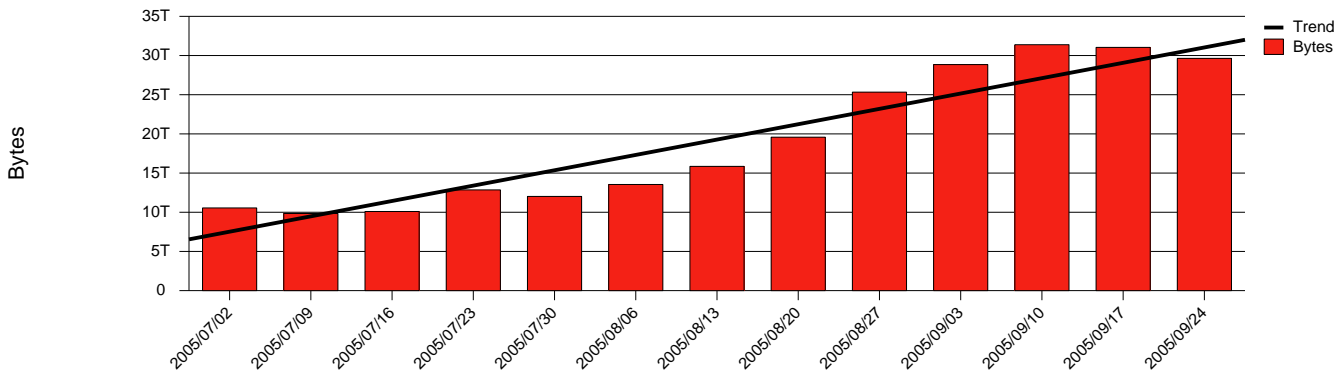

# Monthly Health Report

Report for 2005/09/30, Subject: SUNET-A-VAXJO-VXU

LAN/WAN

Total Network Volume by Month

Total Network Volume by Week

Total Network Volume by Day

Situations to Watch

Rank	Element Name	Variable	Threshold	Monthly Average		Days to (from) Threshold
			Value	Actual	Predicted	
1	vxu2-SRP(Out)	Volume (Bandwidth %)	80.000	9.209	7.516	Increasing
2	vxu1-SRP(In)	Volume (Bandwidth %)	80.000	6.129	4.940	Increasing
3	vxu2-SRP(In)	Errors (% Frames)	5.000	0.000	0.027	Increasing
4	vxu1-SRP(In)	Errors (% Frames)	5.000	0.000	0.000	Increasing
5	vxu1-SRP(Out)	Volume (Bandwidth %)	80.000	0.564	0.194	Decreasing
6	vxu2-SRP(In)	Volume (Bandwidth %)	80.000	0.002	0.002	Decreasing