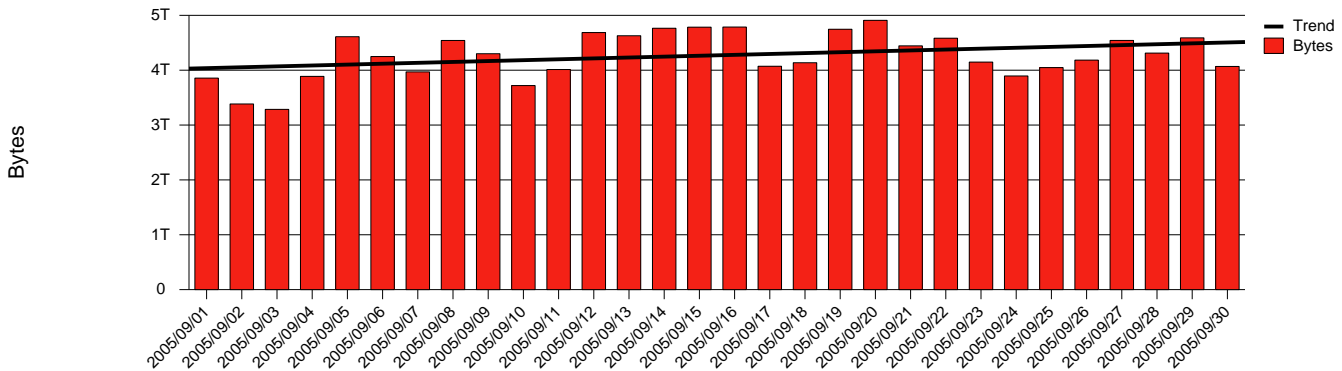

# Monthly Health Report

Report for 2005/09/30, Subject: SUNET-A-VAXJO-VXU

LAN/WAN

Total Network Volume by Month

Total Network Volume by Week

Total Network Volume by Day

Situations to Watch

Rank	Element Name	Variable	Threshold	Monthly Average		Days to (from) Threshold
			Value	Actual	Predicted	
1	vxu2-SRP(Out)	Volume (Bandwidth %)	80.000	9.209	7.516	Increasing
2	vxu1-SRP(In)	Volume (Bandwidth %)	80.000	6.129	4.940	Increasing
3	vxu2-SRP(In)	Errors (% Frames)	5.000	0.000	0.027	Increasing
4	vxu1-SRP(In)	Errors (% Frames)	5.000	0.000	0.000	Increasing
5	vxu1-SRP(Out)	Volume (Bandwidth %)	80.000	0.564	0.194	Decreasing
6	vxu2-SRP(In)	Volume (Bandwidth %)	80.000	0.002	0.002	Decreasing