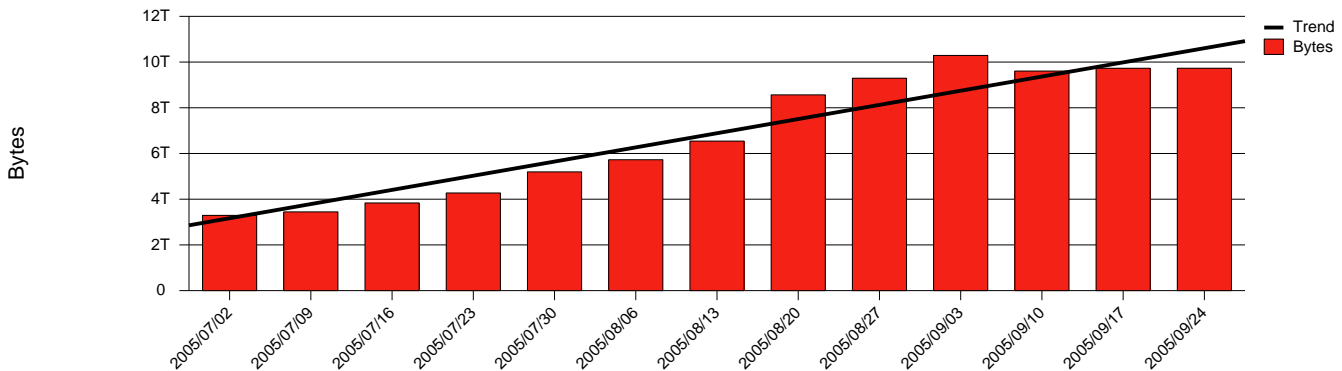

# Monthly Health Report

Report for 2005/09/30, Subject: SUNET-A-SKOVDE-HIS

LAN/WAN

Total Network Volume by Month

Total Network Volume by Week

Total Network Volume by Day

Situations to Watch

Rank	Element Name	Variable	Threshold	Monthly Average		Days to (from)
			Value	Actual	Predicted	Threshold
1	his1-SRP(Out)	Volume (Bandwidth %)	80.000	3.543	3.808	Increasing
2	his1-SRP(In)	Volume (Bandwidth %)	80.000	1.699	1.478	Increasing
3	his2-SRP(In)	Volume (Bandwidth %)	80.000	0.001	0.005	Increasing
4	his1-SRP(In)	Errors (% Frames)	5.000	0.000	0.000	Decreasing
5	his2-SRP(Out)	Volume (Bandwidth %)	80.000	0.001	0.000	Decreasing