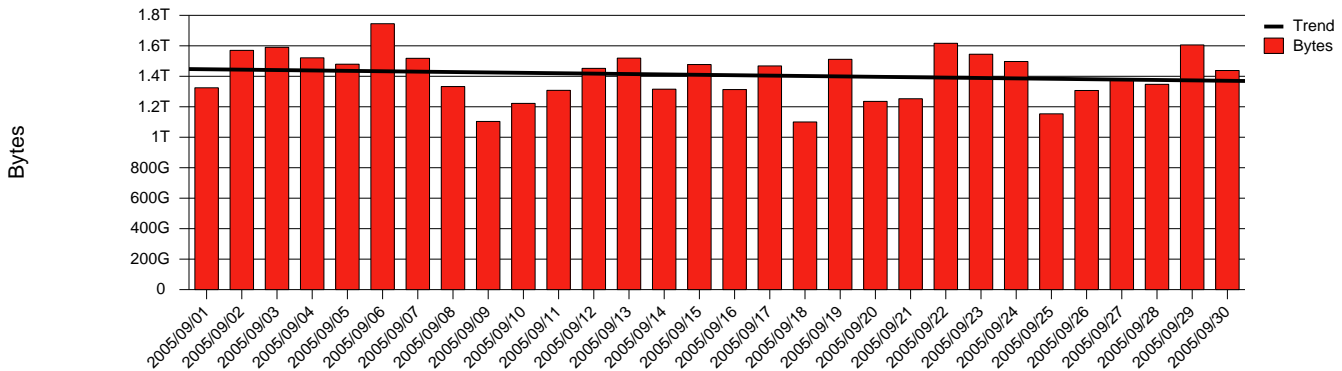

# Monthly Health Report

Report for 2005/09/30, Subject: SUNET-A-SKOVDE-HIS

LAN/WAN

Total Network Volume by Month

Total Network Volume by Week

Total Network Volume by Day

Situations to Watch

Rank	Element Name	Variable	Threshold	Monthly Average		Days to (from)
			Value	Actual	Predicted	Threshold
1	his1-SRP(Out)	Volume (Bandwidth %)	80.000	3.543	3.808	Increasing
2	his1-SRP(In)	Volume (Bandwidth %)	80.000	1.699	1.478	Increasing
3	his2-SRP(In)	Volume (Bandwidth %)	80.000	0.001	0.005	Increasing
4	his1-SRP(In)	Errors (% Frames)	5.000	0.000	0.000	Decreasing
5	his2-SRP(Out)	Volume (Bandwidth %)	80.000	0.001	0.000	Decreasing