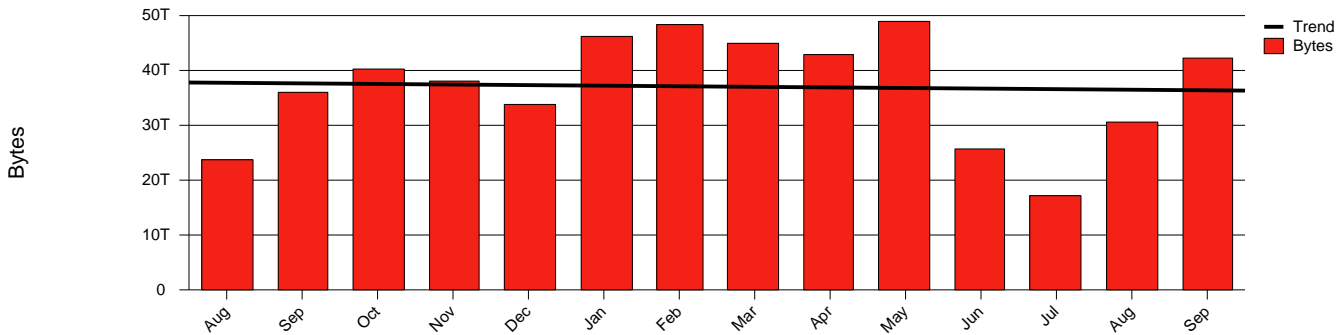

# Monthly Health Report

Report for 2005/09/30, Subject: SUNET-A-SKOVDE-HIS

LAN/WAN

Total Network Volume by Month

Total Network Volume by Week

Total Network Volume by Day

Situations to Watch

Rank	Element Name	Variable	Threshold	Monthly Average		Days to (from)
			Value	Actual	Predicted	Threshold
1	his1-SRP(Out)	Volume (Bandwidth %)	80.000	3.543	3.808	Increasing
2	his1-SRP(In)	Volume (Bandwidth %)	80.000	1.699	1.478	Increasing
3	his2-SRP(In)	Volume (Bandwidth %)	80.000	0.001	0.005	Increasing
4	his1-SRP(In)	Errors (% Frames)	5.000	0.000	0.000	Decreasing
5	his2-SRP(Out)	Volume (Bandwidth %)	80.000	0.001	0.000	Decreasing