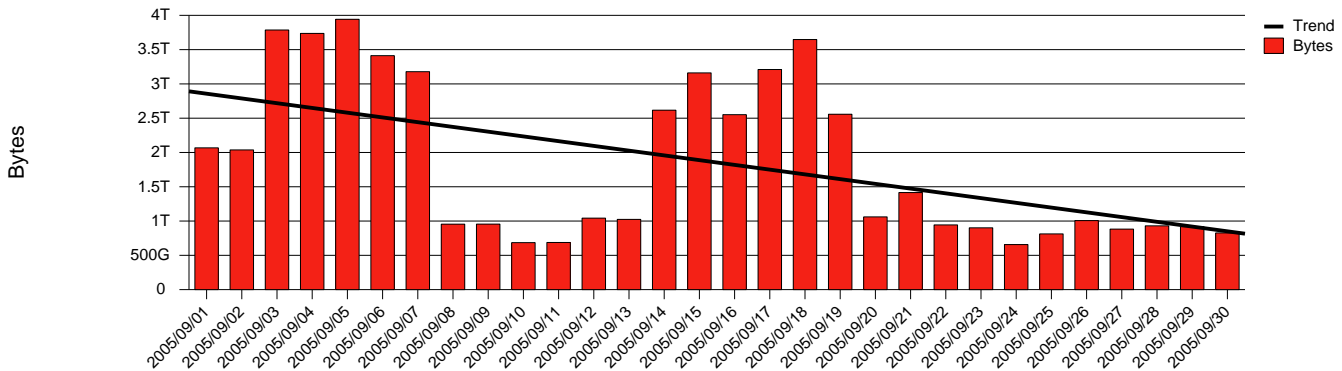

Monthly Health Report

Report for 2005/09/30, Subject: SUNET-A-LINKOPING-LIU

LAN/WAN

Total Network Volume by Month

Total Network Volume by Week

Total Network Volume by Day

Situations to Watch

Rank	Element Name	Variable	Threshold	Monthly Average		Days to (from) Threshold
			Value	Actual	Predicted	
1	liu2-SRP(In)	Volume (Bandwidth %)	80.000	4.613	4.789	Decreasing
2	liu2-SRP(Out)	Volume (Bandwidth %)	80.000	2.288	3.633	Decreasing
3	liu1-SRP(In)	Volume (Bandwidth %)	80.000	0.000	0.000	Decreasing
4	liu1-SRP(In)	Errors (% Frames)	5.000	0.000	0.005	Decreasing
5	liu1-SRP(Out)	Volume (Bandwidth %)	80.000	0.001	0.000	Decreasing