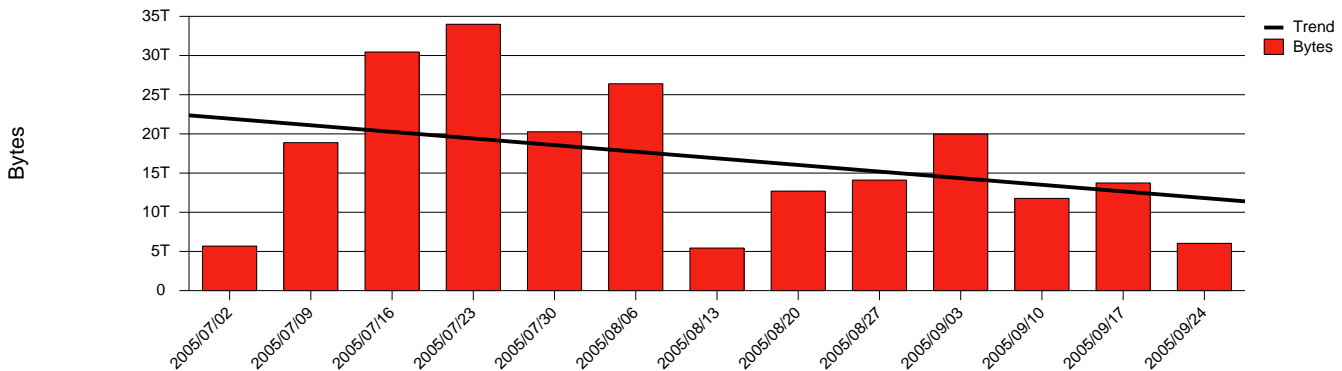

Monthly Health Report

Report for 2005/09/30, Subject: SUNET-A-LINKOPING-LIU

LAN/WAN

Total Network Volume by Month

Total Network Volume by Week

Total Network Volume by Day

Situations to Watch

Rank	Element Name	Variable	Threshold	Monthly Average		Days to (from) Threshold
			Value	Actual	Predicted	
1	liu2-SRP(In)	Volume (Bandwidth %)	80.000	4.613	4.789	Decreasing
2	liu2-SRP(Out)	Volume (Bandwidth %)	80.000	2.288	3.633	Decreasing
3	liu1-SRP(In)	Volume (Bandwidth %)	80.000	0.000	0.000	Decreasing
4	liu1-SRP(In)	Errors (% Frames)	5.000	0.000	0.005	Decreasing
5	liu1-SRP(Out)	Volume (Bandwidth %)	80.000	0.001	0.000	Decreasing