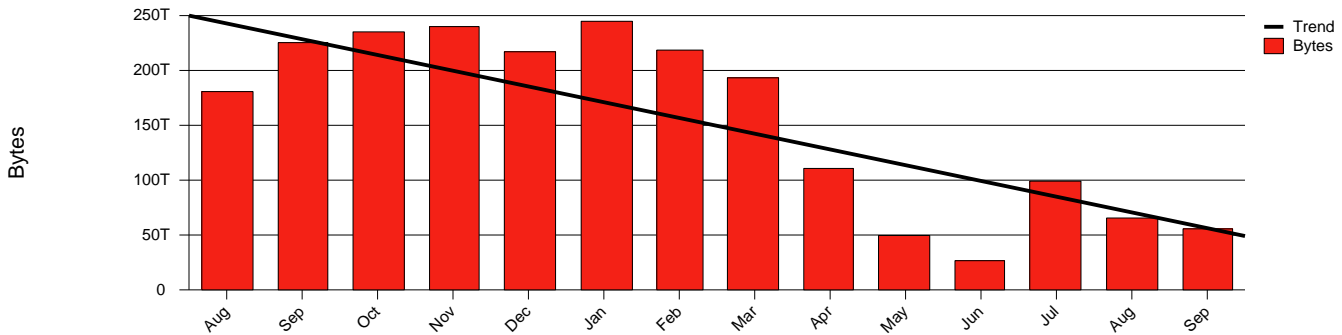

Monthly Health Report

Report for 2005/09/30, Subject: SUNET-A-LINKOPING-LIU

LAN/WAN

Total Network Volume by Month

Total Network Volume by Week

Total Network Volume by Day

Situations to Watch

Rank	Element Name	Variable	Threshold	Monthly Average		Days to (from) Threshold
			Value	Actual	Predicted	
1	liu2-SRP(In)	Volume (Bandwidth %)	80.000	4.613	4.789	Decreasing
2	liu2-SRP(Out)	Volume (Bandwidth %)	80.000	2.288	3.633	Decreasing
3	liu1-SRP(In)	Volume (Bandwidth %)	80.000	0.000	0.000	Decreasing
4	liu1-SRP(In)	Errors (% Frames)	5.000	0.000	0.005	Decreasing
5	liu1-SRP(Out)	Volume (Bandwidth %)	80.000	0.001	0.000	Decreasing