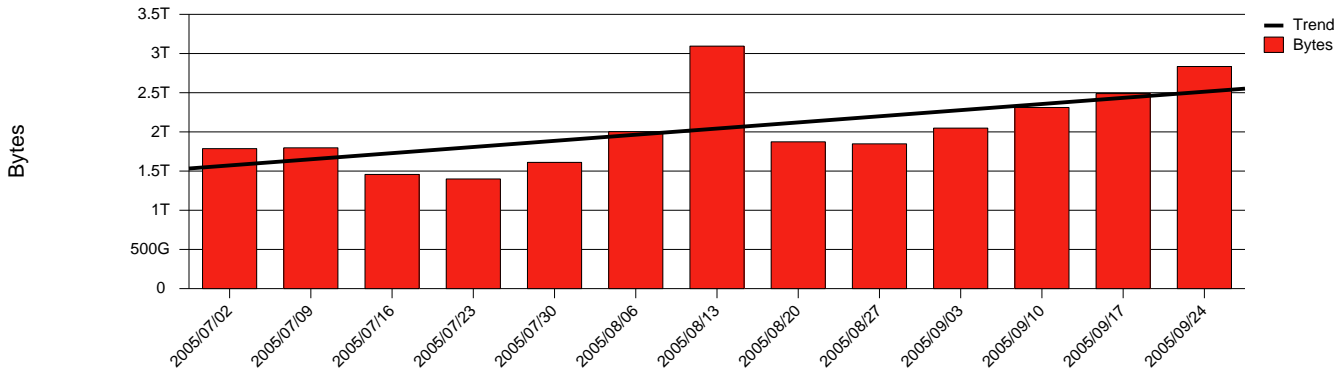

Monthly Health Report

Report for 2005/09/30, Subject: SUNET-A-KIRUNA-IRF

LAN/WAN

Total Network Volume by Month

Total Network Volume by Week

Total Network Volume by Day

Situations to Watch

Rank	Element Name	Variable	Threshold	Monthly Average		Days to (from) Threshold
			Value	Actual	Predicted	
1	irf1-SRP(Out)	Volume (Bandwidth %)	80.000	0.972	0.721	Increasing
2	irf1-SRP(In)	Volume (Bandwidth %)	80.000	0.295	0.334	Increasing
3	irf2-SRP(In)	Volume (Bandwidth %)	80.000	0.000	0.001	Decreasing
4	irf2-SRP(Out)	Volume (Bandwidth %)	80.000	0.000	0.000	Decreasing
5	irf1-SRP(In)	Errors (% Frames)	5.000	0.000	0.000	Decreasing