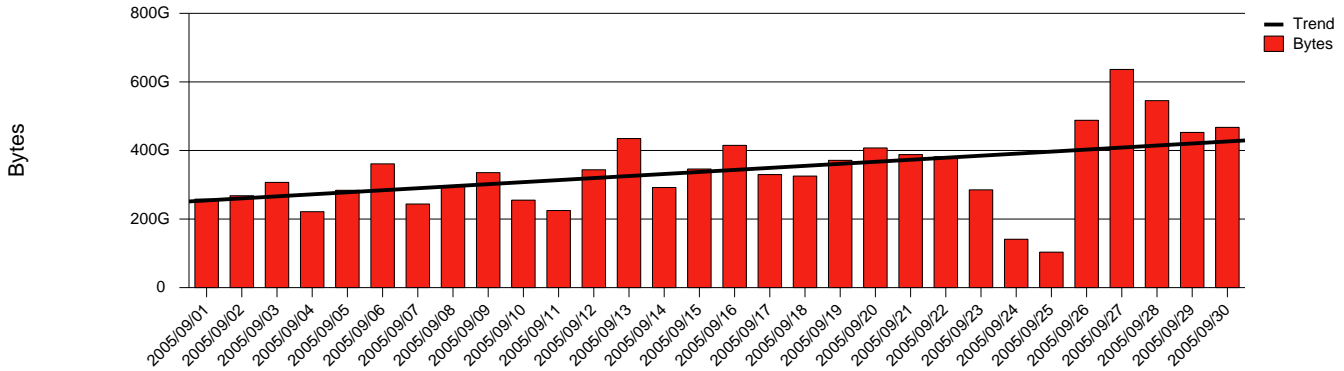

Monthly Health Report

Report for 2005/09/30, Subject: SUNET-A-KIRUNA-IRF

LAN/WAN

Total Network Volume by Month

Total Network Volume by Week

Total Network Volume by Day

Situations to Watch

Rank	Element Name	Variable	Threshold	Monthly Average		Days to (from) Threshold
			Value	Actual	Predicted	
1	irf1-SRP(Out)	Volume (Bandwidth %)	80.000	0.972	0.721	Increasing
2	irf1-SRP(In)	Volume (Bandwidth %)	80.000	0.295	0.334	Increasing
3	irf2-SRP(In)	Volume (Bandwidth %)	80.000	0.000	0.001	Decreasing
4	irf2-SRP(Out)	Volume (Bandwidth %)	80.000	0.000	0.000	Decreasing
5	irf1-SRP(In)	Errors (% Frames)	5.000	0.000	0.000	Decreasing