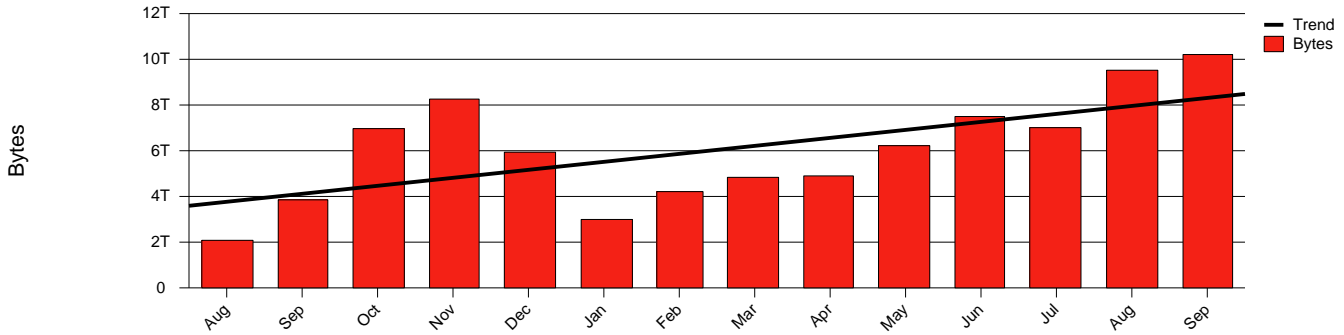

Monthly Health Report

Report for 2005/09/30, Subject: SUNET-A-KIRUNA-IRF

LAN/WAN

Total Network Volume by Month

Total Network Volume by Week

Total Network Volume by Day

Situations to Watch

Rank	Element Name	Variable	Threshold	Monthly Average		Days to (from) Threshold
			Value	Actual	Predicted	
1	irf1-SRP(Out)	Volume (Bandwidth %)	80.000	0.972	0.721	Increasing
2	irf1-SRP(In)	Volume (Bandwidth %)	80.000	0.295	0.334	Increasing
3	irf2-SRP(In)	Volume (Bandwidth %)	80.000	0.000	0.001	Decreasing
4	irf2-SRP(Out)	Volume (Bandwidth %)	80.000	0.000	0.000	Decreasing
5	irf1-SRP(In)	Errors (% Frames)	5.000	0.000	0.000	Decreasing