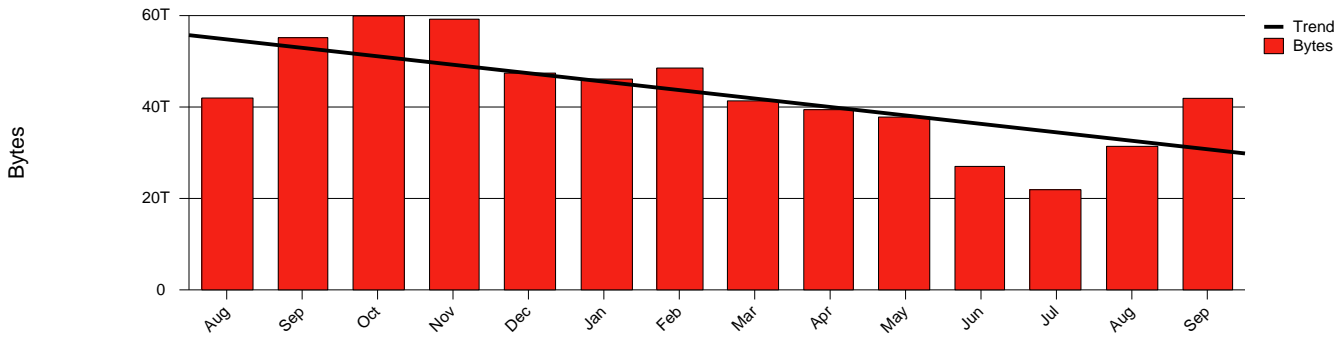

Monthly Health Report

Report for 2005/09/30, Subject: SUNET-A-KALMAR-HIK

LAN/WAN

Total Network Volume by Month

Total Network Volume by Week

Total Network Volume by Day

Situations to Watch

Rank	Element Name	Variable	Threshold	Monthly Average		Days to (from) Threshold
			Value	Actual	Predicted	
1	hik1-SRP(In)	Errors (% Frames)	5.000	0.000	0.000	Increasing
2	hik1-SRP(In)	Discards (% Frames)	10.000	0.000	0.000	Increasing
3	hik1-SRP(In)	Volume (Bandwidth %)	80.000	2.169	1.687	Decreasing
4	hik1-SRP(Out)	Volume (Bandwidth %)	80.000	2.716	2.356	Decreasing
5	hik2-SRP(In)	Volume (Bandwidth %)	80.000	0.001	0.002	Decreasing
6	hik2-SRP(In)	Errors (% Frames)	5.000	0.001	0.000	Decreasing
7	hik2-SRP(Out)	Volume (Bandwidth %)	80.000	0.314	0.000	Decreasing