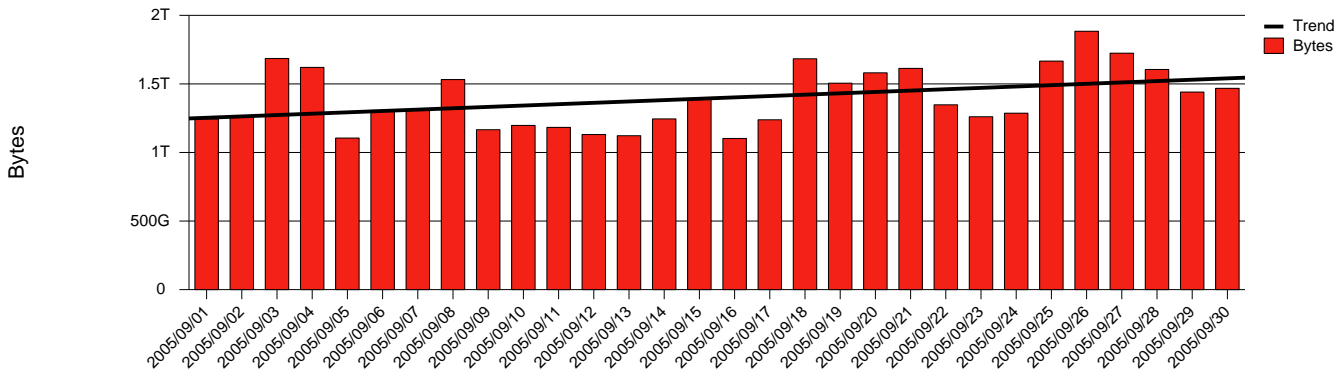

Monthly Health Report

Report for 2005/09/30, Subject: SUNET-A-KALMAR-HIK

LAN/WAN

Total Network Volume by Month

Total Network Volume by Week

Total Network Volume by Day

Situations to Watch

Rank	Element Name	Variable	Threshold	Monthly Average		Days to (from) Threshold
			Value	Actual	Predicted	
1	hik1-SRP(In)	Errors (% Frames)	5.000	0.000	0.000	Increasing
2	hik1-SRP(In)	Discards (% Frames)	10.000	0.000	0.000	Increasing
3	hik1-SRP(In)	Volume (Bandwidth %)	80.000	2.169	1.687	Decreasing
4	hik1-SRP(Out)	Volume (Bandwidth %)	80.000	2.716	2.356	Decreasing
5	hik2-SRP(In)	Volume (Bandwidth %)	80.000	0.001	0.002	Decreasing
6	hik2-SRP(In)	Errors (% Frames)	5.000	0.001	0.000	Decreasing
7	hik2-SRP(Out)	Volume (Bandwidth %)	80.000	0.314	0.000	Decreasing