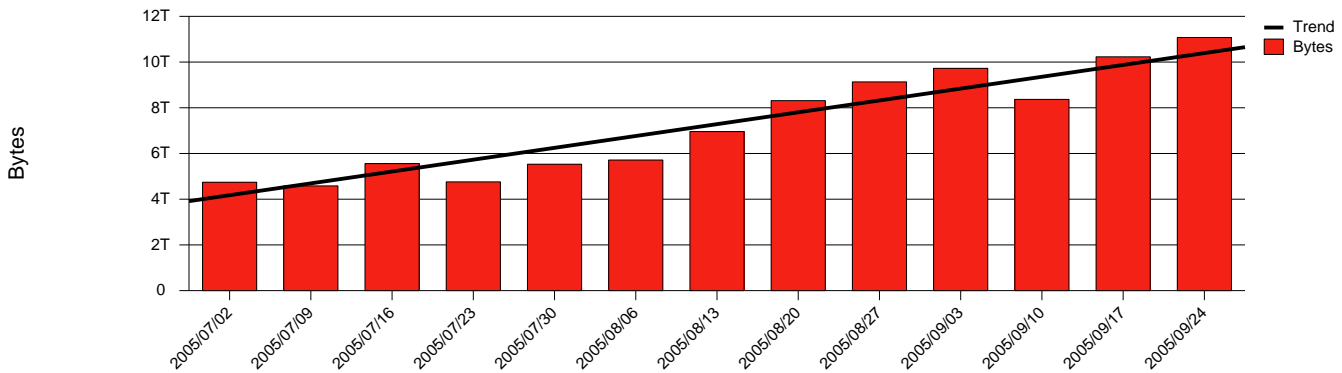

Monthly Health Report

Report for 2005/09/30, Subject: SUNET-A-KALMAR-HIK

LAN/WAN

Total Network Volume by Month

Total Network Volume by Week

Total Network Volume by Day

Situations to Watch

Rank	Element Name	Variable	Threshold	Monthly Average		Days to (from) Threshold
			Value	Actual	Predicted	
1	hik1-SRP(In)	Errors (% Frames)	5.000	0.000	0.000	Increasing
2	hik1-SRP(In)	Discards (% Frames)	10.000	0.000	0.000	Increasing
3	hik1-SRP(In)	Volume (Bandwidth %)	80.000	2.169	1.687	Decreasing
4	hik1-SRP(Out)	Volume (Bandwidth %)	80.000	2.716	2.356	Decreasing
5	hik2-SRP(In)	Volume (Bandwidth %)	80.000	0.001	0.002	Decreasing
6	hik2-SRP(In)	Errors (% Frames)	5.000	0.001	0.000	Decreasing
7	hik2-SRP(Out)	Volume (Bandwidth %)	80.000	0.314	0.000	Decreasing