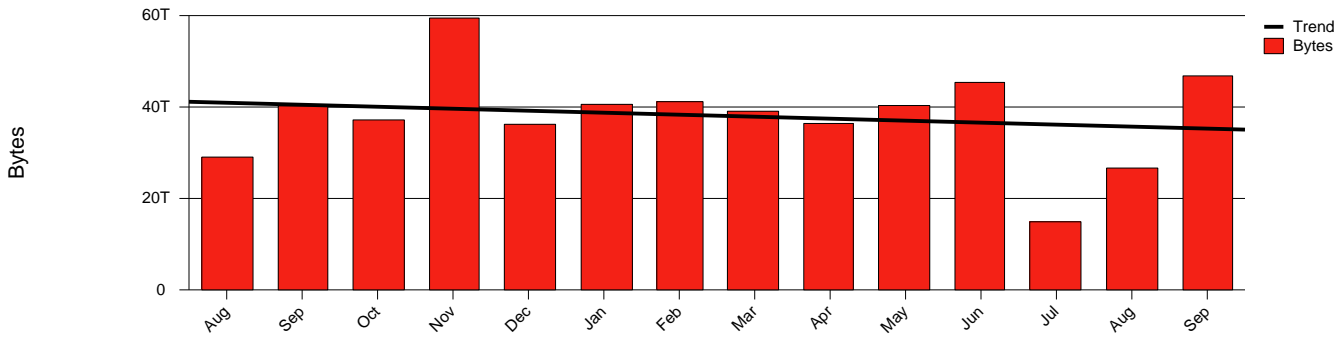

# Monthly Health Report

Report for 2005/09/30, Subject: SUNET-A-JONKOPING-HJ

LAN/WAN

Total Network Volume by Month

Total Network Volume by Week

Total Network Volume by Day

Situations to Watch

Rank	Element Name	Variable	Threshold	Monthly Average		Days to (from)
			Value	Actual	Predicted	Threshold
1	hj1-SRP(In)	Errors (% Frames)	5.000	1.699	0.424	Increasing
2	hj1-SRP(Out)	Volume (Bandwidth %)	80.000	3.419	3.296	Increasing
3	hj2-SRP(In)	Volume (Bandwidth %)	80.000	0.421	0.987	Increasing
4	hj1-SRP(In)	Volume (Bandwidth %)	80.000	1.969	0.613	Decreasing
5	hj2-SRP(In)	Errors (% Frames)	5.000	0.000	0.000	Decreasing
6	hj2-SRP(Out)	Volume (Bandwidth %)	80.000	0.000	0.000	Decreasing