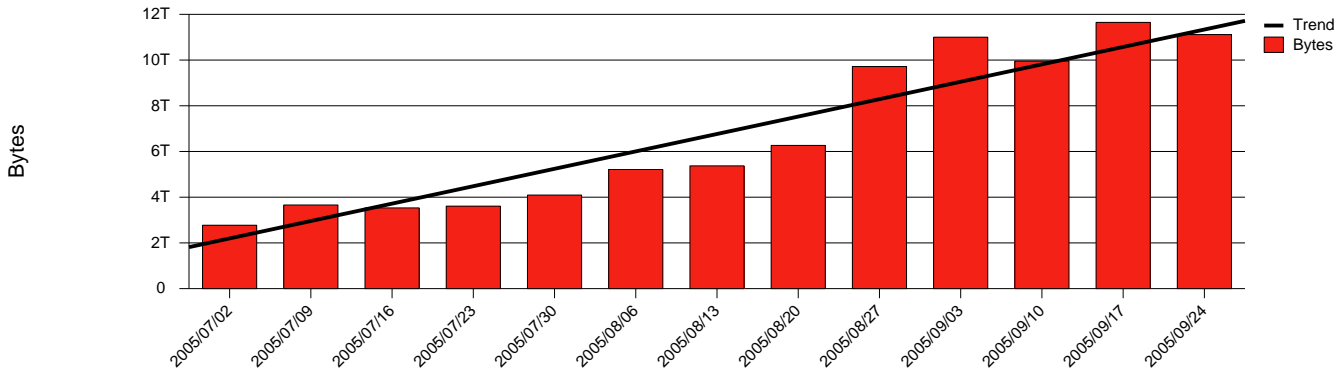

# Monthly Health Report

Report for 2005/09/30, Subject: SUNET-A-JONKOPING-HJ

LAN/WAN

Total Network Volume by Month

Total Network Volume by Week

Total Network Volume by Day

Situations to Watch

Rank	Element Name	Variable	Threshold	Monthly Average		Days to (from)
			Value	Actual	Predicted	Threshold
1	hj1-SRP(In)	Errors (% Frames)	5.000	1.699	0.424	Increasing
2	hj1-SRP(Out)	Volume (Bandwidth %)	80.000	3.419	3.296	Increasing
3	hj2-SRP(In)	Volume (Bandwidth %)	80.000	0.421	0.987	Increasing
4	hj1-SRP(In)	Volume (Bandwidth %)	80.000	1.969	0.613	Decreasing
5	hj2-SRP(In)	Errors (% Frames)	5.000	0.000	0.000	Decreasing
6	hj2-SRP(Out)	Volume (Bandwidth %)	80.000	0.000	0.000	Decreasing