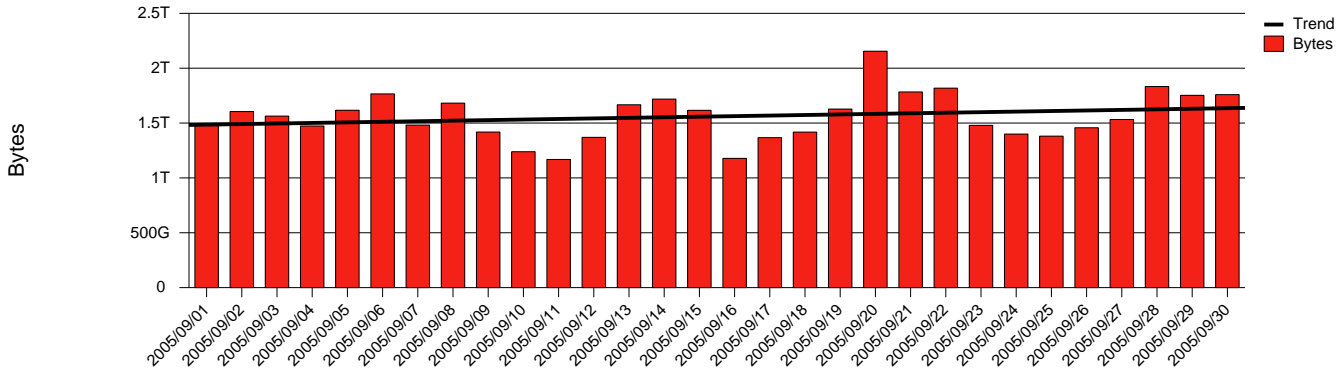

# Monthly Health Report

Report for 2005/09/30, Subject: SUNET-A-JONKOPING-HJ

LAN/WAN

Total Network Volume by Month

Total Network Volume by Week

Total Network Volume by Day

Situations to Watch

Rank	Element Name	Variable	Threshold	Monthly Average		Days to (from)
			Value	Actual	Predicted	Threshold
1	hj1-SRP(In)	Errors (% Frames)	5.000	1.699	0.424	Increasing
2	hj1-SRP(Out)	Volume (Bandwidth %)	80.000	3.419	3.296	Increasing
3	hj2-SRP(In)	Volume (Bandwidth %)	80.000	0.421	0.987	Increasing
4	hj1-SRP(In)	Volume (Bandwidth %)	80.000	1.969	0.613	Decreasing
5	hj2-SRP(In)	Errors (% Frames)	5.000	0.000	0.000	Decreasing
6	hj2-SRP(Out)	Volume (Bandwidth %)	80.000	0.000	0.000	Decreasing