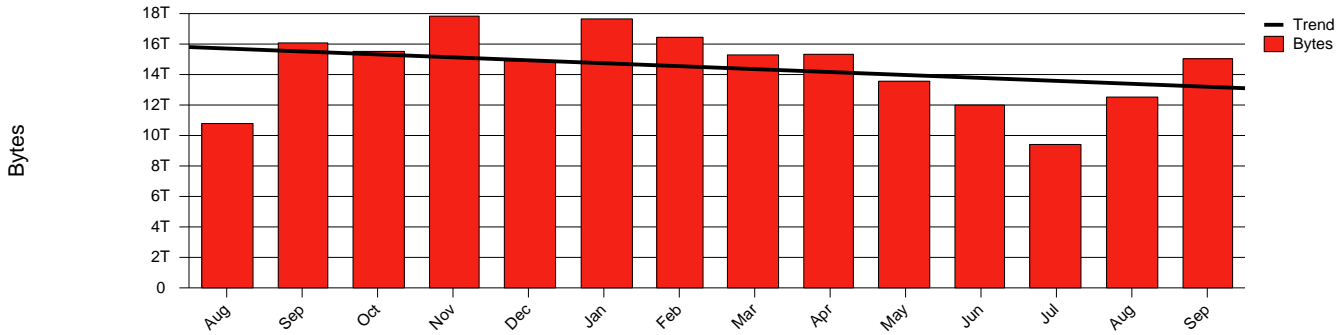

# Monthly Health Report

Report for 2005/09/30, Subject: SUNET-A-GBG-GU

LAN/WAN

Total Network Volume by Month

Total Network Volume by Week

Total Network Volume by Day

Situations to Watch

Rank	Element Name	Variable	Threshold	Monthly Average		Days to (from) Threshold
			Value	Actual	Predicted	
1	gu1-SRP(In)	Volume (Bandwidth %)	80.000	0.835	0.779	Decreasing
2	gu1-SRP(Out)	Volume (Bandwidth %)	80.000	1.030	0.901	Decreasing
3	gu2-SRP(In)	Volume (Bandwidth %)	80.000	0.001	0.005	Decreasing
4	gu2-SRP(Out)	Volume (Bandwidth %)	80.000	0.000	0.000	Decreasing