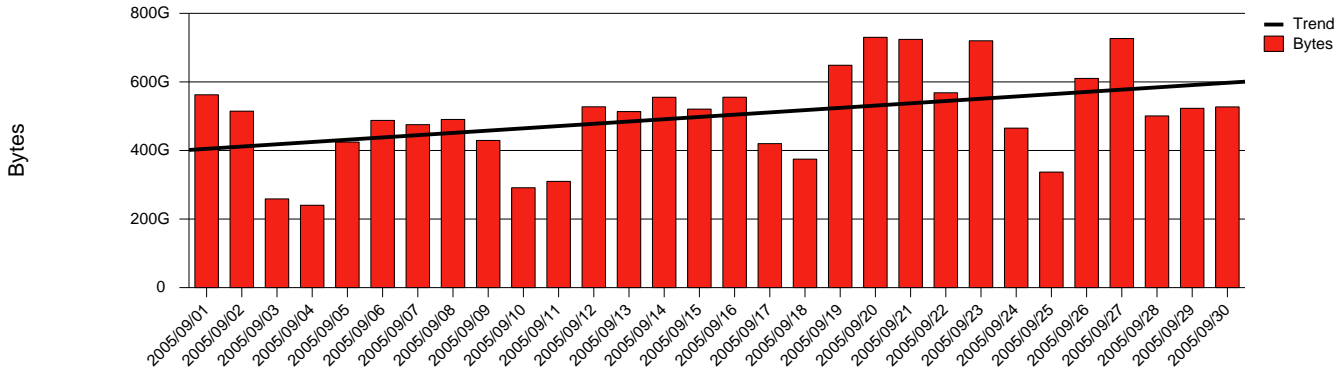

# Monthly Health Report

Report for 2005/09/30, Subject: SUNET-A-GBG-GU

LAN/WAN

Total Network Volume by Month

Total Network Volume by Week

Total Network Volume by Day

Situations to Watch

Rank	Element Name	Variable	Threshold	Monthly Average		Days to (from) Threshold
			Value	Actual	Predicted	
1	gu1-SRP(In)	Volume (Bandwidth %)	80.000	0.835	0.779	Decreasing
2	gu1-SRP(Out)	Volume (Bandwidth %)	80.000	1.030	0.901	Decreasing
3	gu2-SRP(In)	Volume (Bandwidth %)	80.000	0.001	0.005	Decreasing
4	gu2-SRP(Out)	Volume (Bandwidth %)	80.000	0.000	0.000	Decreasing