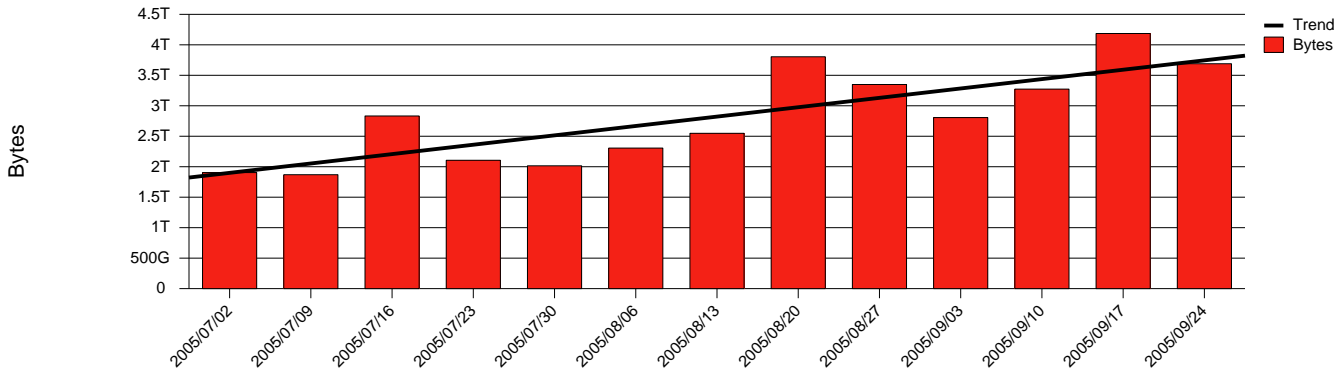

# Monthly Health Report

Report for 2005/09/30, Subject: SUNET-A-GBG-GU

LAN/WAN

Total Network Volume by Month

Total Network Volume by Week

Total Network Volume by Day

Situations to Watch

Rank	Element Name	Variable	Threshold	Monthly Average		Days to (from) Threshold
			Value	Actual	Predicted	
1	gu1-SRP(In)	Volume (Bandwidth %)	80.000	0.835	0.779	Decreasing
2	gu1-SRP(Out)	Volume (Bandwidth %)	80.000	1.030	0.901	Decreasing
3	gu2-SRP(In)	Volume (Bandwidth %)	80.000	0.001	0.005	Decreasing
4	gu2-SRP(Out)	Volume (Bandwidth %)	80.000	0.000	0.000	Decreasing