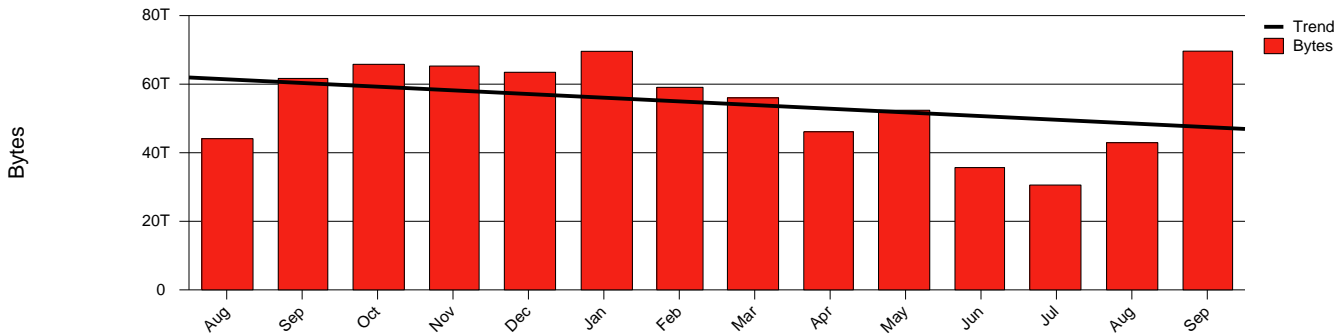

# Monthly Health Report

Report for 2005/09/30, Subject: SUNET-A-GAVLE-HIG

LAN/WAN

Total Network Volume by Month

Total Network Volume by Week

Total Network Volume by Day

Situations to Watch

Rank	Element Name	Variable	Threshold	Monthly Average		Days to (from) Threshold
			Value	Actual	Predicted	
1	hig1-SRP(Out)	Volume (Bandwidth %)	80.000	3.012	2.825	Increasing
2	hig2-SRP(In)	Volume (Bandwidth %)	80.000	1.417	0.567	Increasing
3	hig2-SRP(Out)	Volume (Bandwidth %)	80.000	2.767	1.197	Decreasing
4	hig1-SRP(In)	Volume (Bandwidth %)	80.000	1.446	1.551	Decreasing
5	hig1-SRP(Out)	Discards (% Frames)	10.000	0.000	0.000	Decreasing