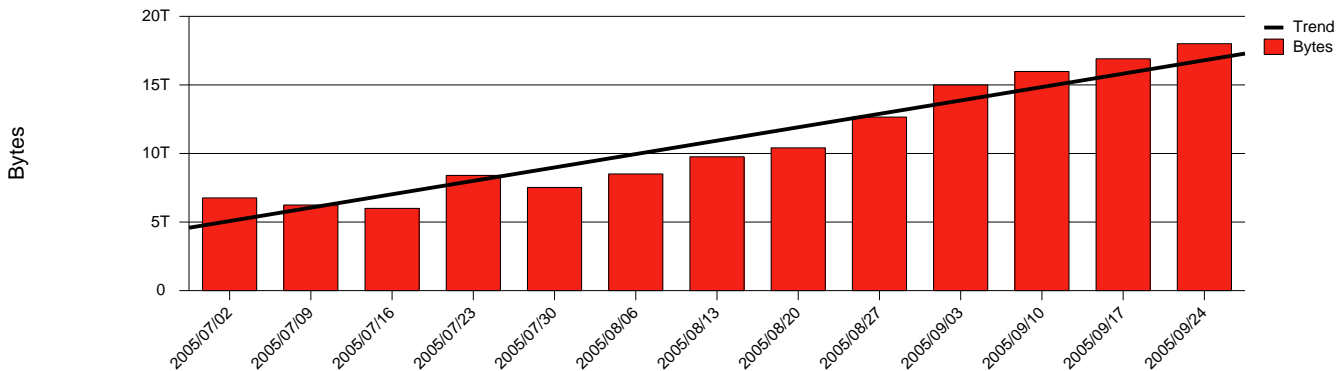

# Monthly Health Report

Report for 2005/09/30, Subject: SUNET-A-GAVLE-HIG

LAN/WAN

Total Network Volume by Month

Total Network Volume by Week

Total Network Volume by Day

Situations to Watch

Rank	Element Name	Variable	Threshold	Monthly Average		Days to (from) Threshold
			Value	Actual	Predicted	
1	hig1-SRP(Out)	Volume (Bandwidth %)	80.000	3.012	2.825	Increasing
2	hig2-SRP(In)	Volume (Bandwidth %)	80.000	1.417	0.567	Increasing
3	hig2-SRP(Out)	Volume (Bandwidth %)	80.000	2.767	1.197	Decreasing
4	hig1-SRP(In)	Volume (Bandwidth %)	80.000	1.446	1.551	Decreasing
5	hig1-SRP(Out)	Discards (% Frames)	10.000	0.000	0.000	Decreasing