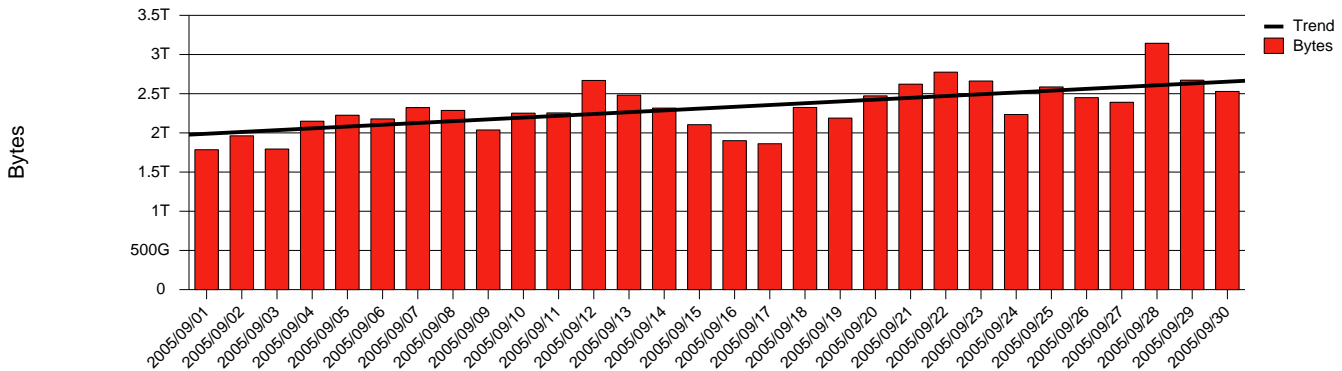

# Monthly Health Report

Report for 2005/09/30, Subject: SUNET-A-GAVLE-HIG

LAN/WAN

Total Network Volume by Month

Total Network Volume by Week

Total Network Volume by Day

Situations to Watch

Rank	Element Name	Variable	Threshold	Monthly Average		Days to (from) Threshold
			Value	Actual	Predicted	
1	hig1-SRP(Out)	Volume (Bandwidth %)	80.000	3.012	2.825	Increasing
2	hig2-SRP(In)	Volume (Bandwidth %)	80.000	1.417	0.567	Increasing
3	hig2-SRP(Out)	Volume (Bandwidth %)	80.000	2.767	1.197	Decreasing
4	hig1-SRP(In)	Volume (Bandwidth %)	80.000	1.446	1.551	Decreasing
5	hig1-SRP(Out)	Discards (% Frames)	10.000	0.000	0.000	Decreasing