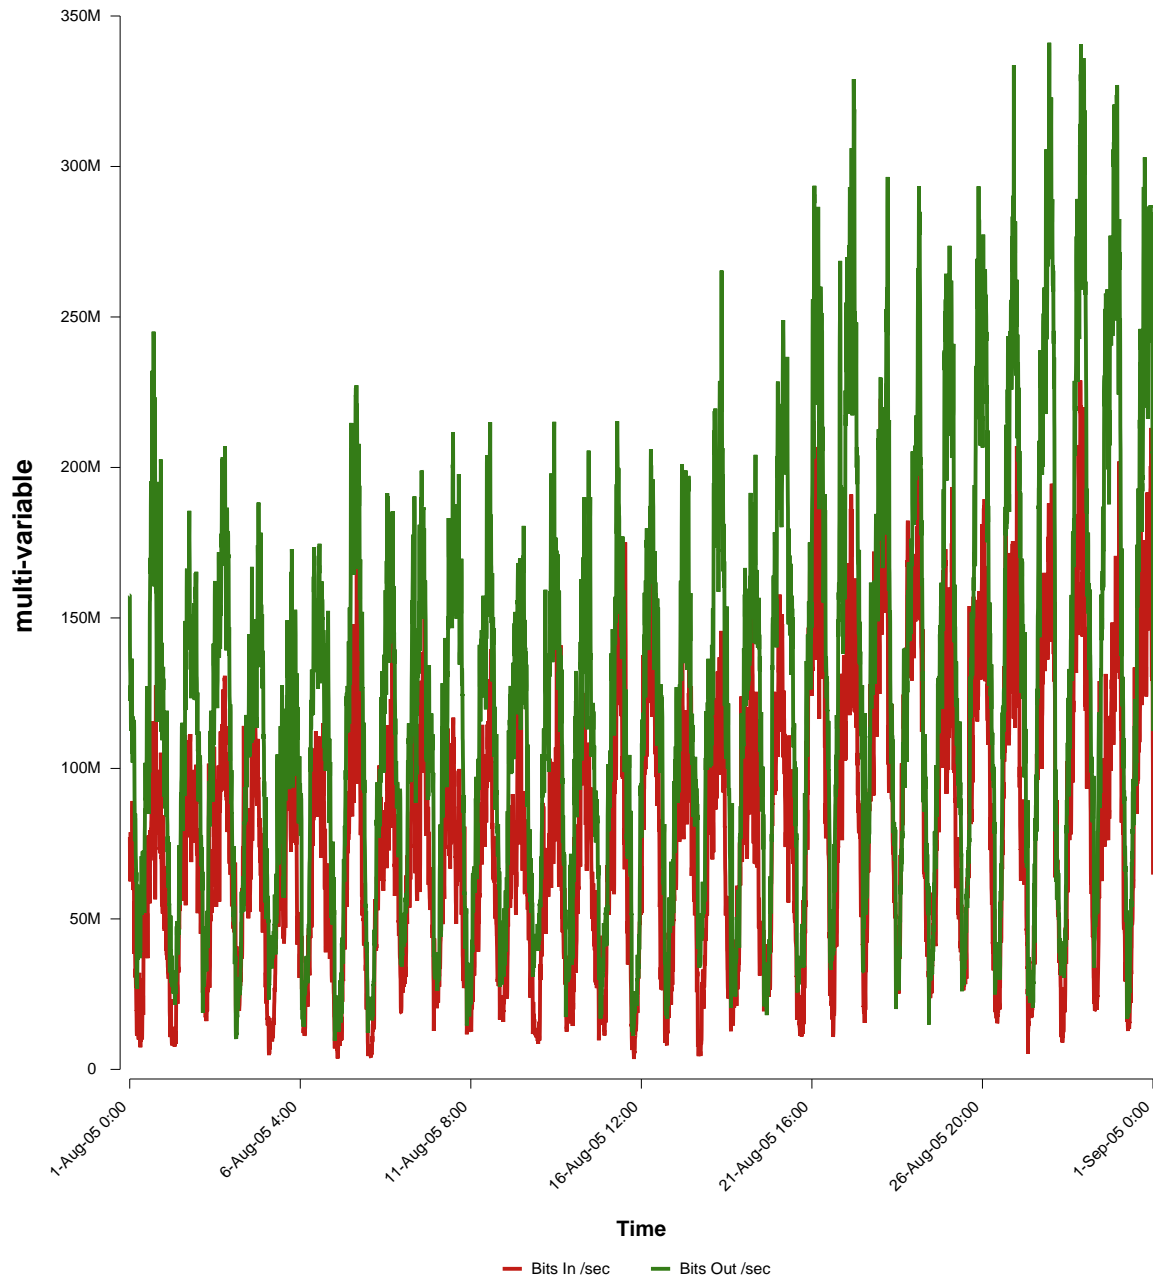

# eHealth Trend Report

Divide by Time

## SUNET-A-VASTERAS-MDH

Auto Range: Last Month  
From: 2005/08/01 00:00  
To: 2005/08/31 23:59

Created: 2005/09/02 07:20:49