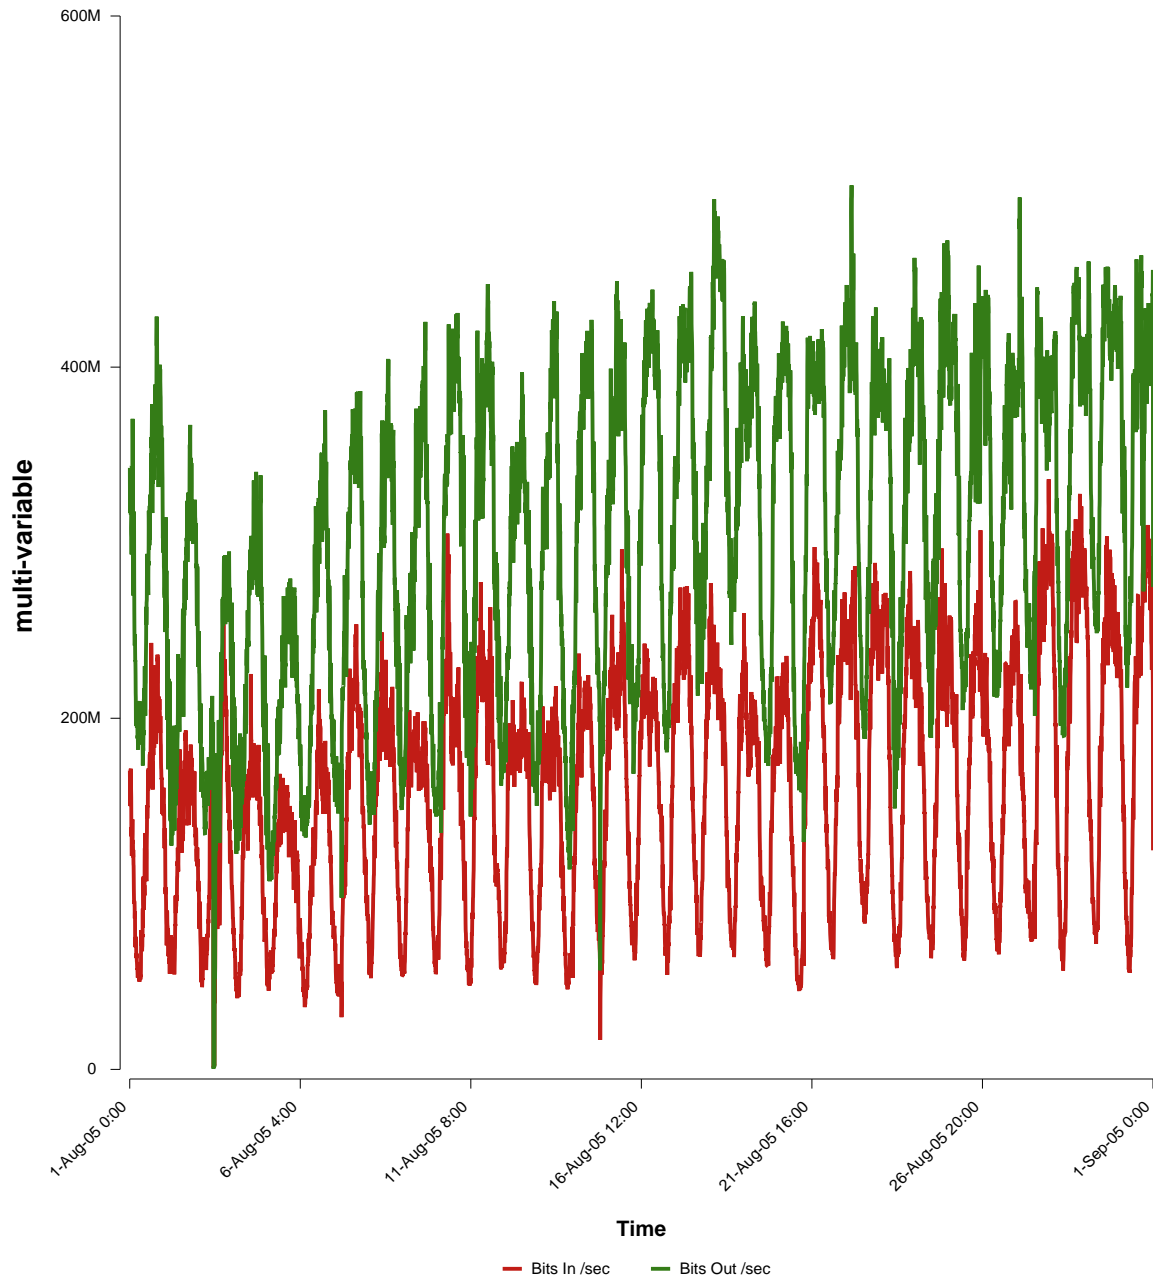

eHealth Trend Report

Divide by Time

SUNET-A-UPPSALA-UU

Auto Range: Last Month
From: 2005/08/01 00:00
To: 2005/08/31 23:59

Created: 2005/09/02 07:10:17