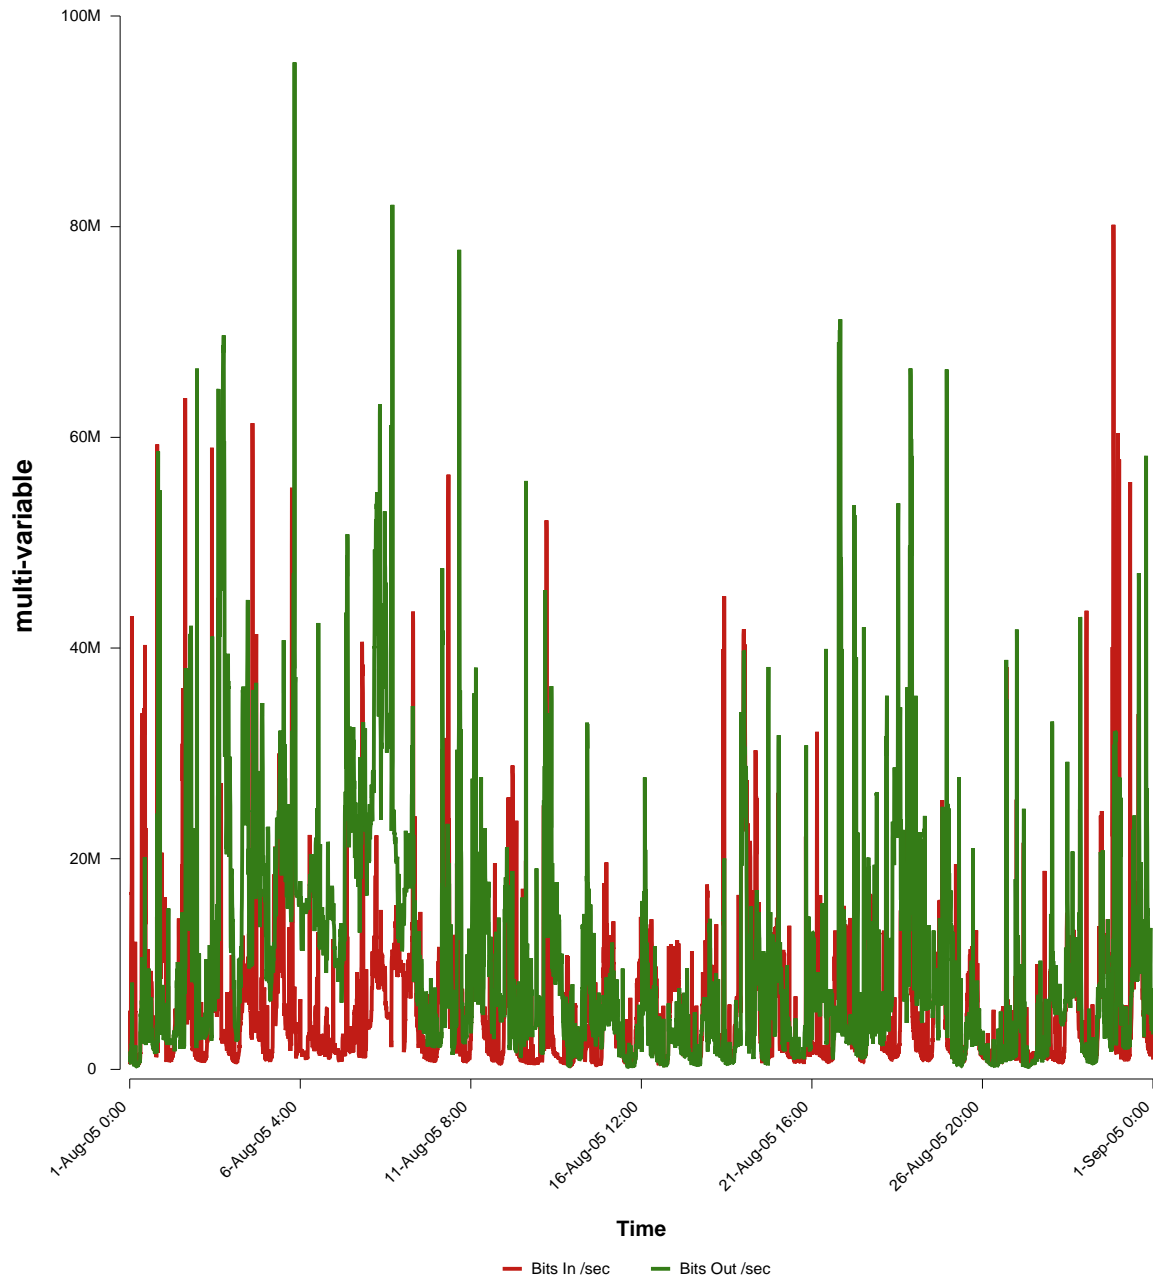

eHealth Trend Report

Divide by Time

SUNET-A-UPPSALA-SLU

Auto Range: Last Month
From: 2005/08/01 00:00
To: 2005/08/31 23:59

Created: 2005/09/02 07:00:16