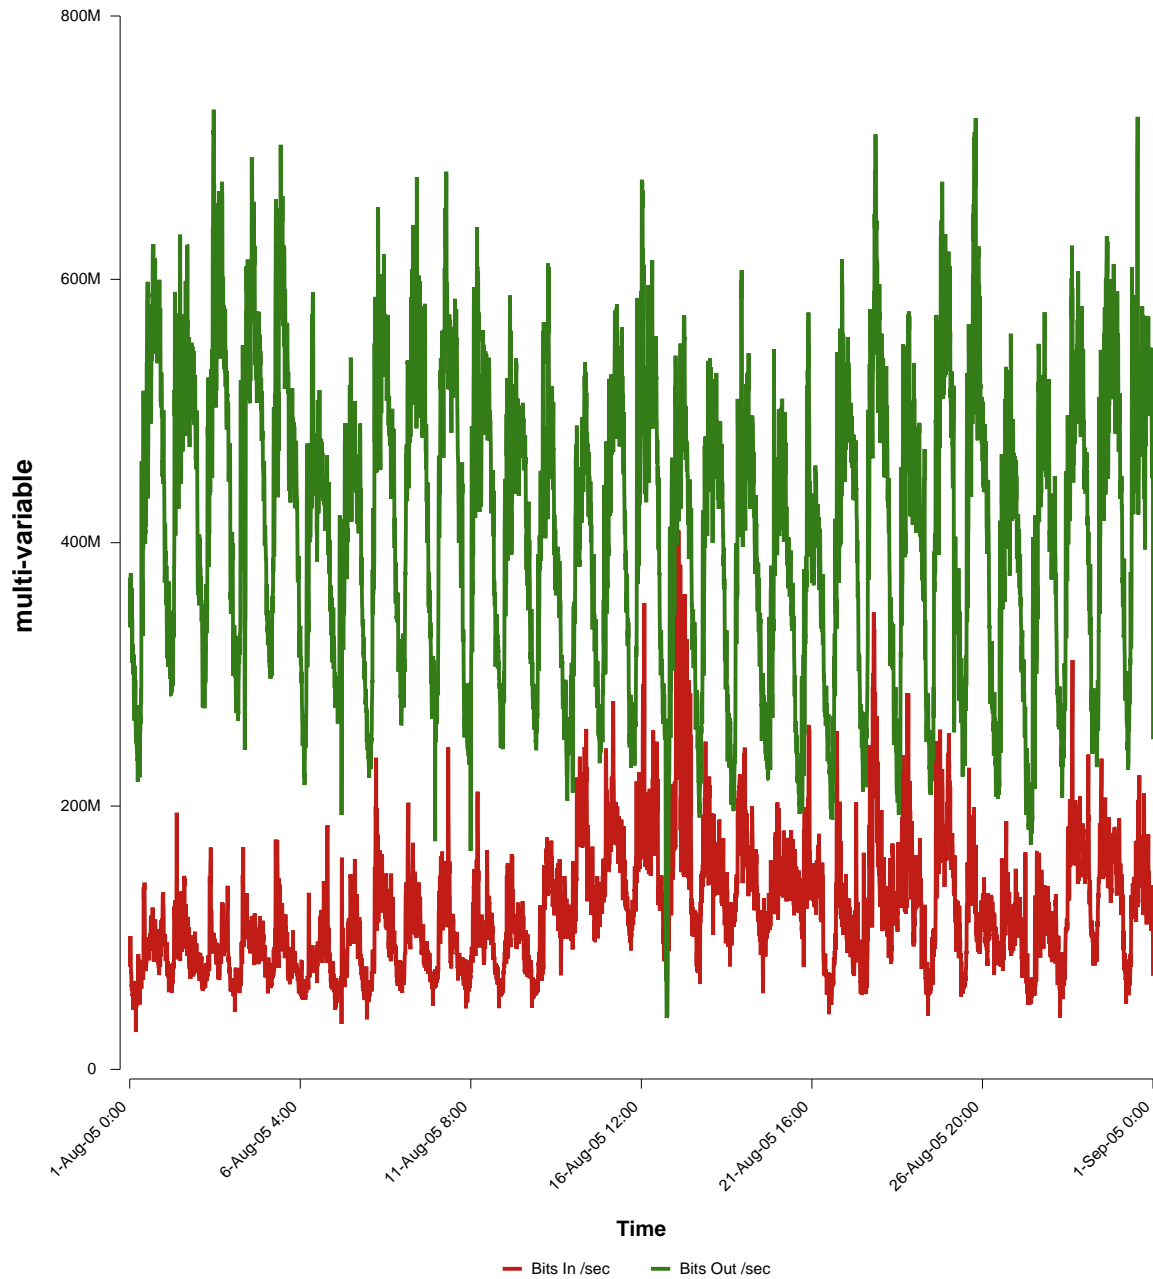

# eHealth Trend Report

Divide by Time

## SUNET-A-UMEA-UMU

Auto Range: Last Month  
From: 2005/08/01 00:00  
To: 2005/08/31 23:59

Created: 2005/09/02 06:50:17