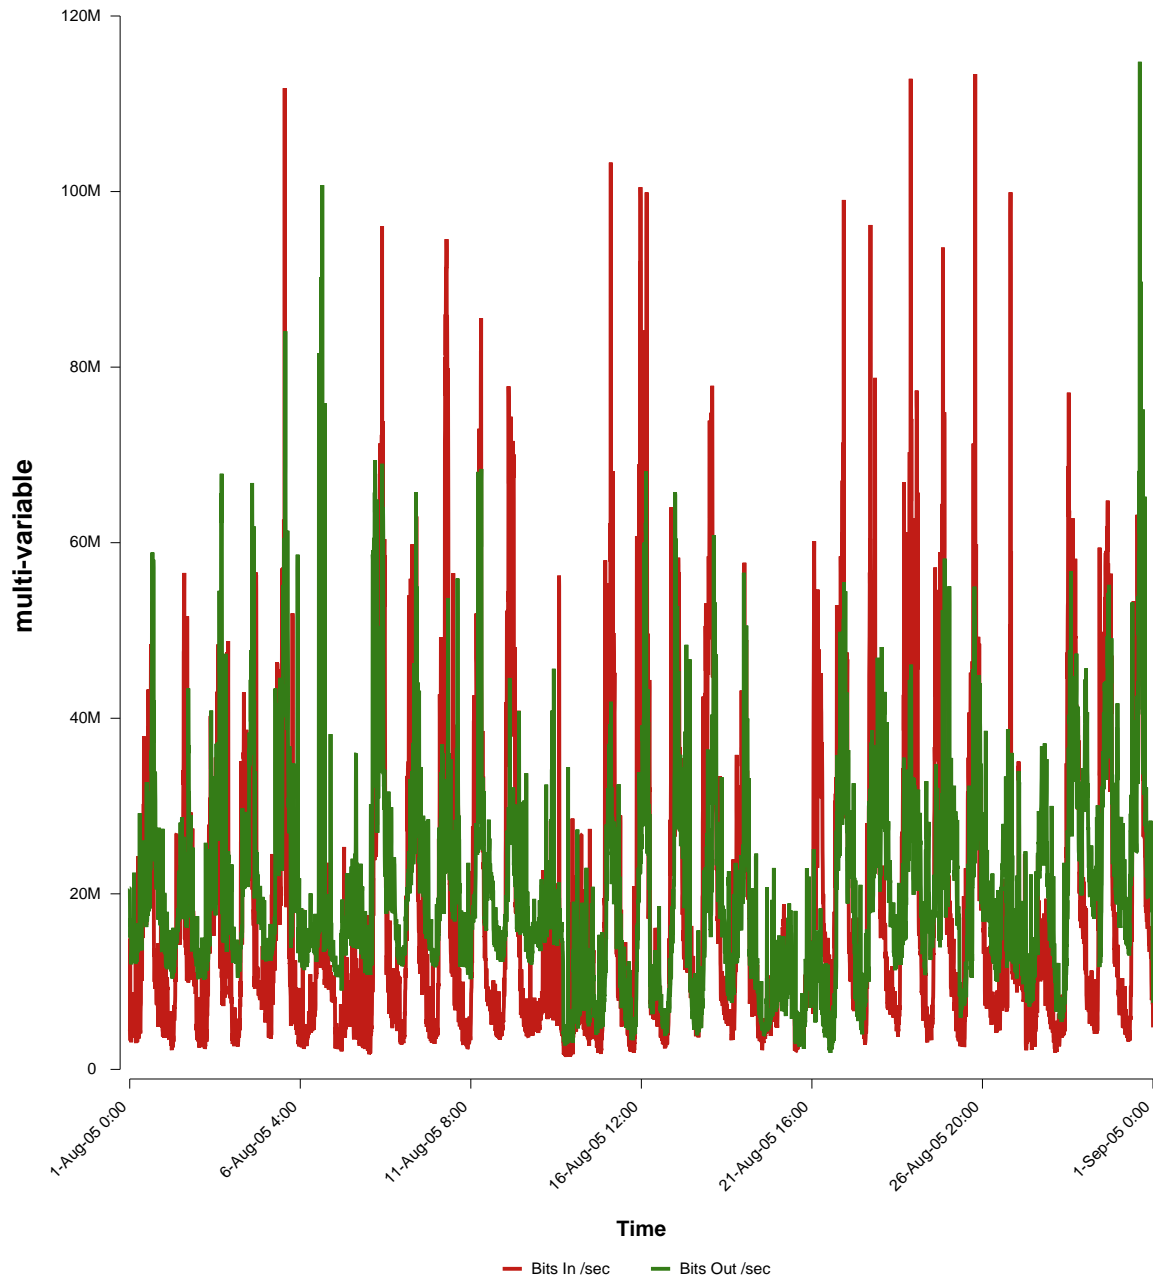

eHealth Trend Report

Divide by Time

SUNET-A-STHLM-SU

Auto Range: Last Month
From: 2005/08/01 00:00
To: 2005/08/31 23:59

Created: 2005/09/02 06:20:49