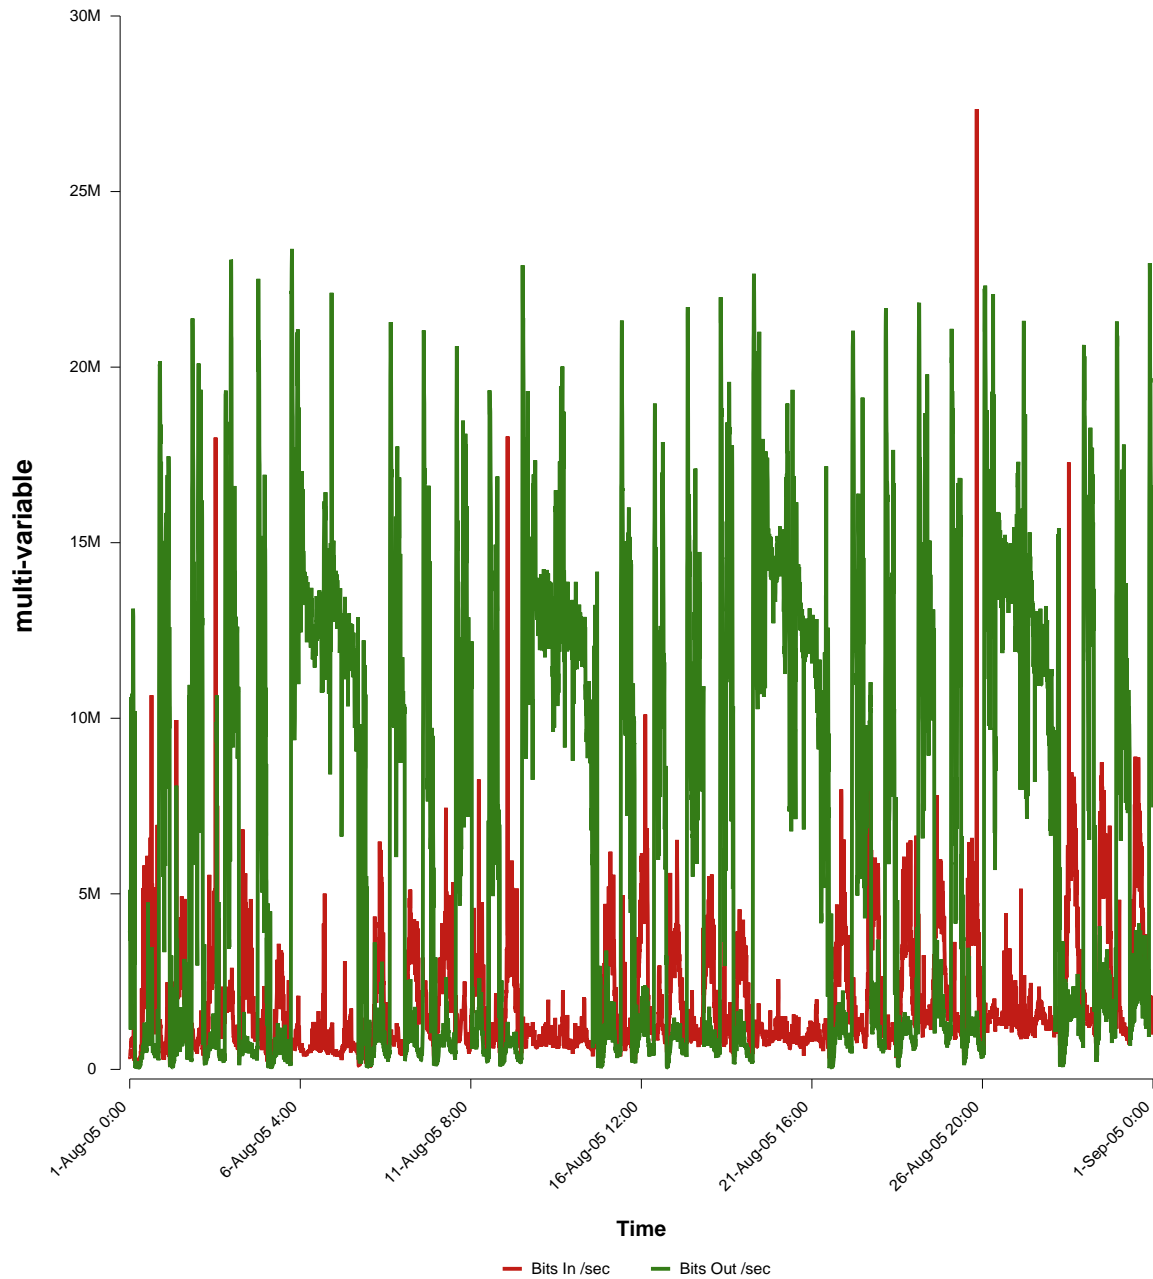

eHealth Trend Report

Divide by Time

SUNET-A-STHLM-SH

Auto Range: Last Month
From: 2005/08/01 00:00
To: 2005/08/31 23:59

Created: 2005/09/02 06:10:17