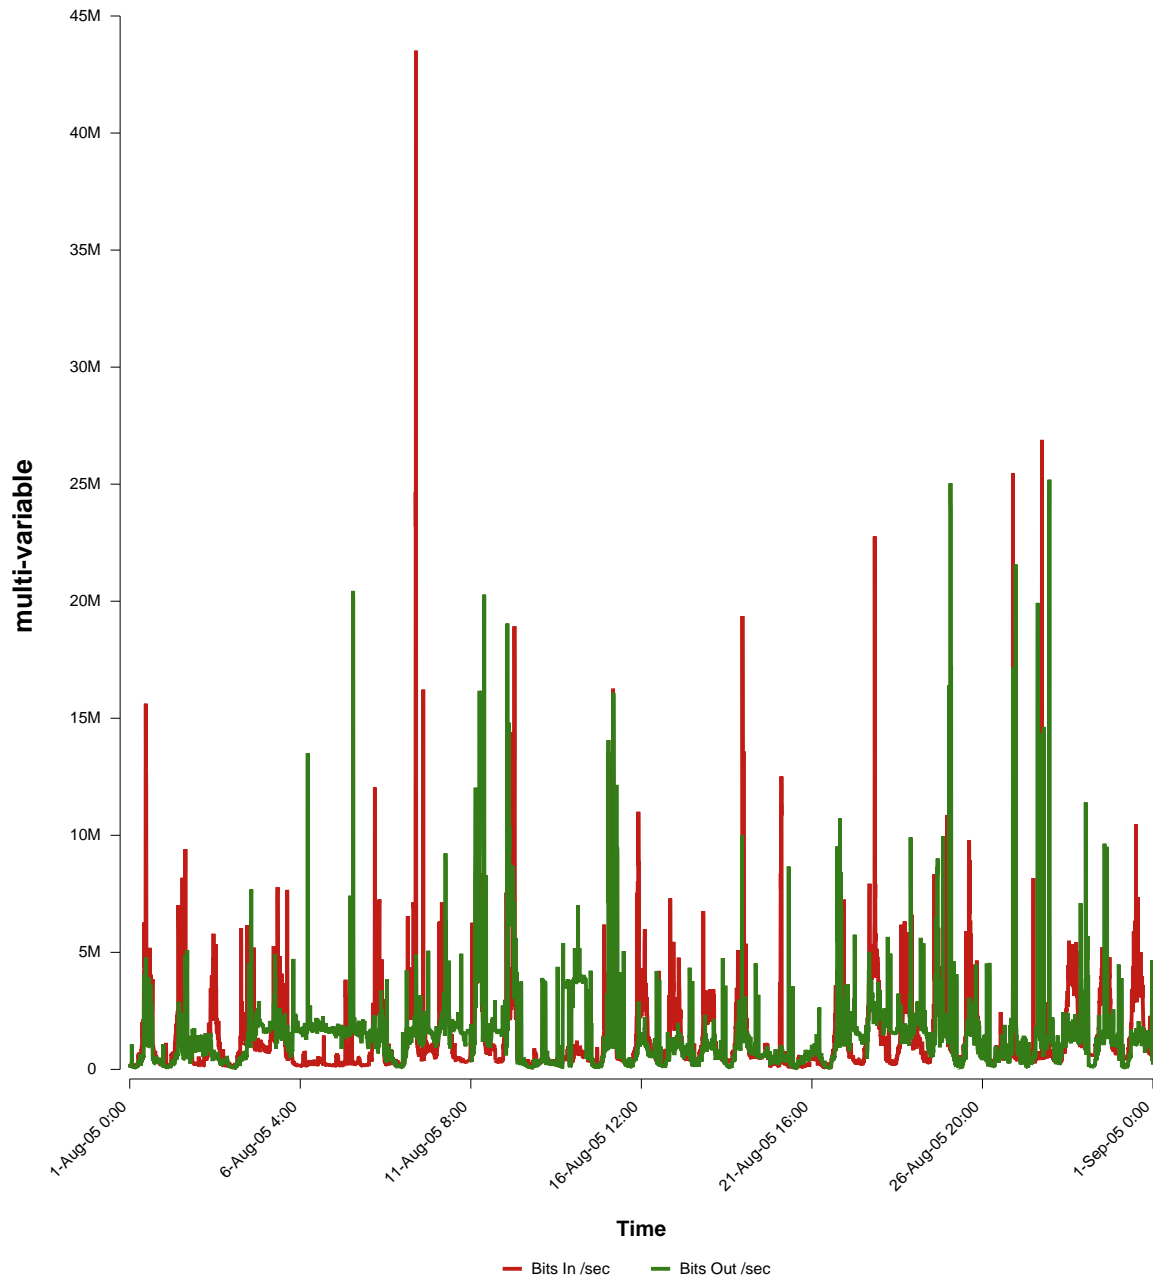

eHealth Trend Report

Divide by Time

SUNET-A-STHLM-LHS

Auto Range: Last Month
From: 2005/08/01 00:00
To: 2005/08/31 23:59

Created: 2005/09/02 06:01:54