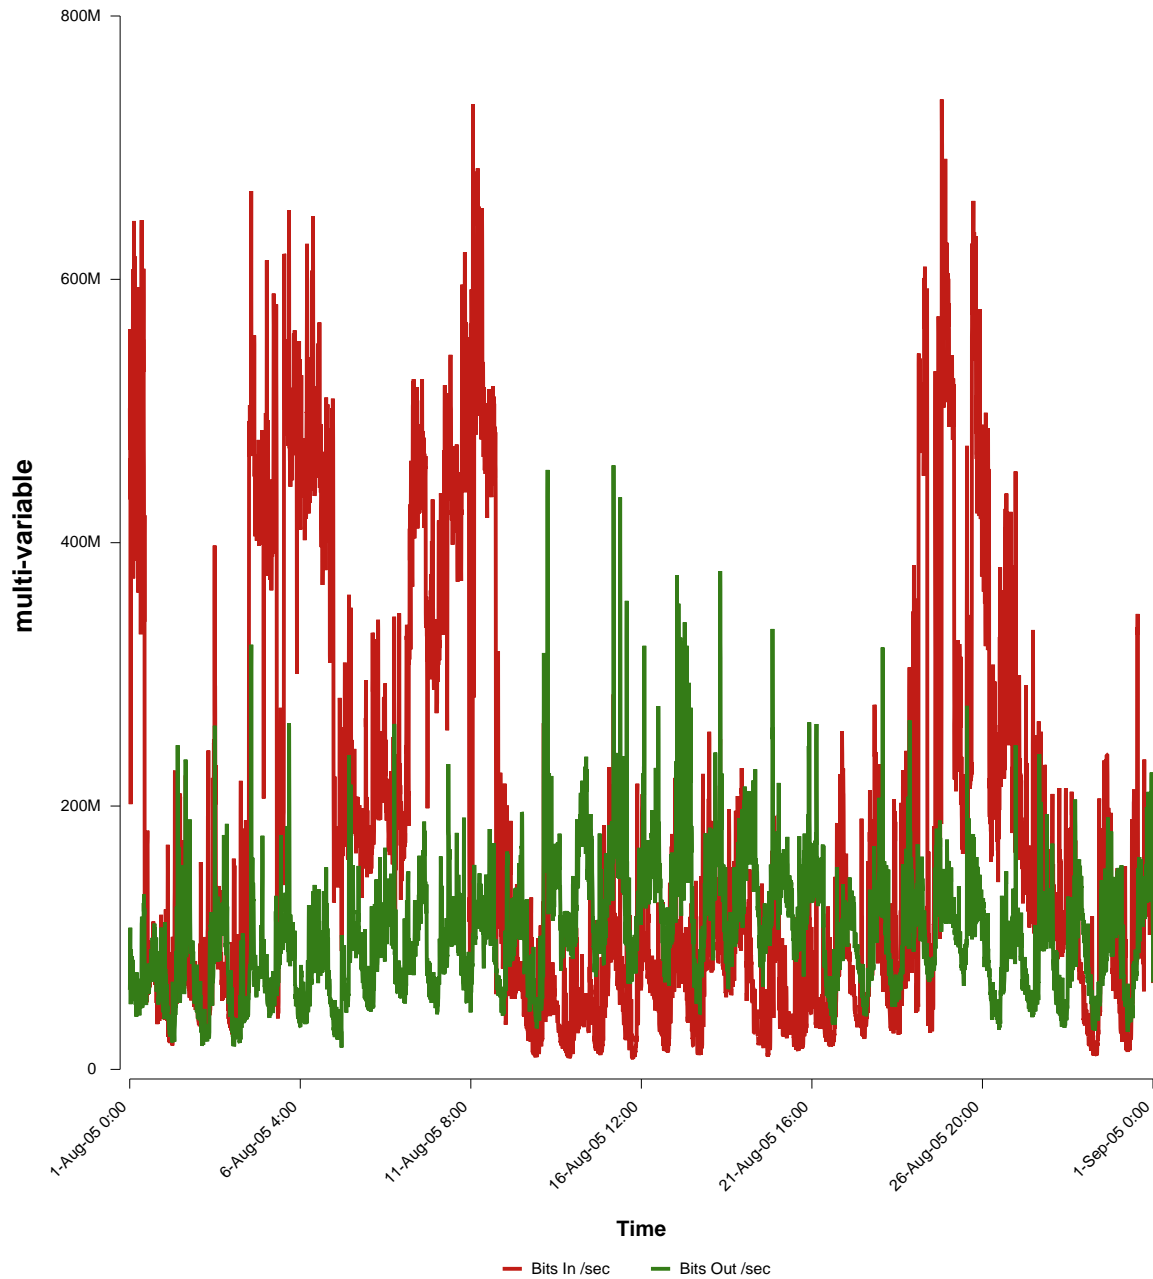

eHealth Trend Report

Divide by Time

SUNET-A-STHLM-KTH

Auto Range: Last Month
From: 2005/08/01 00:00
To: 2005/08/31 23:59

Created: 2005/09/02 05:50:16