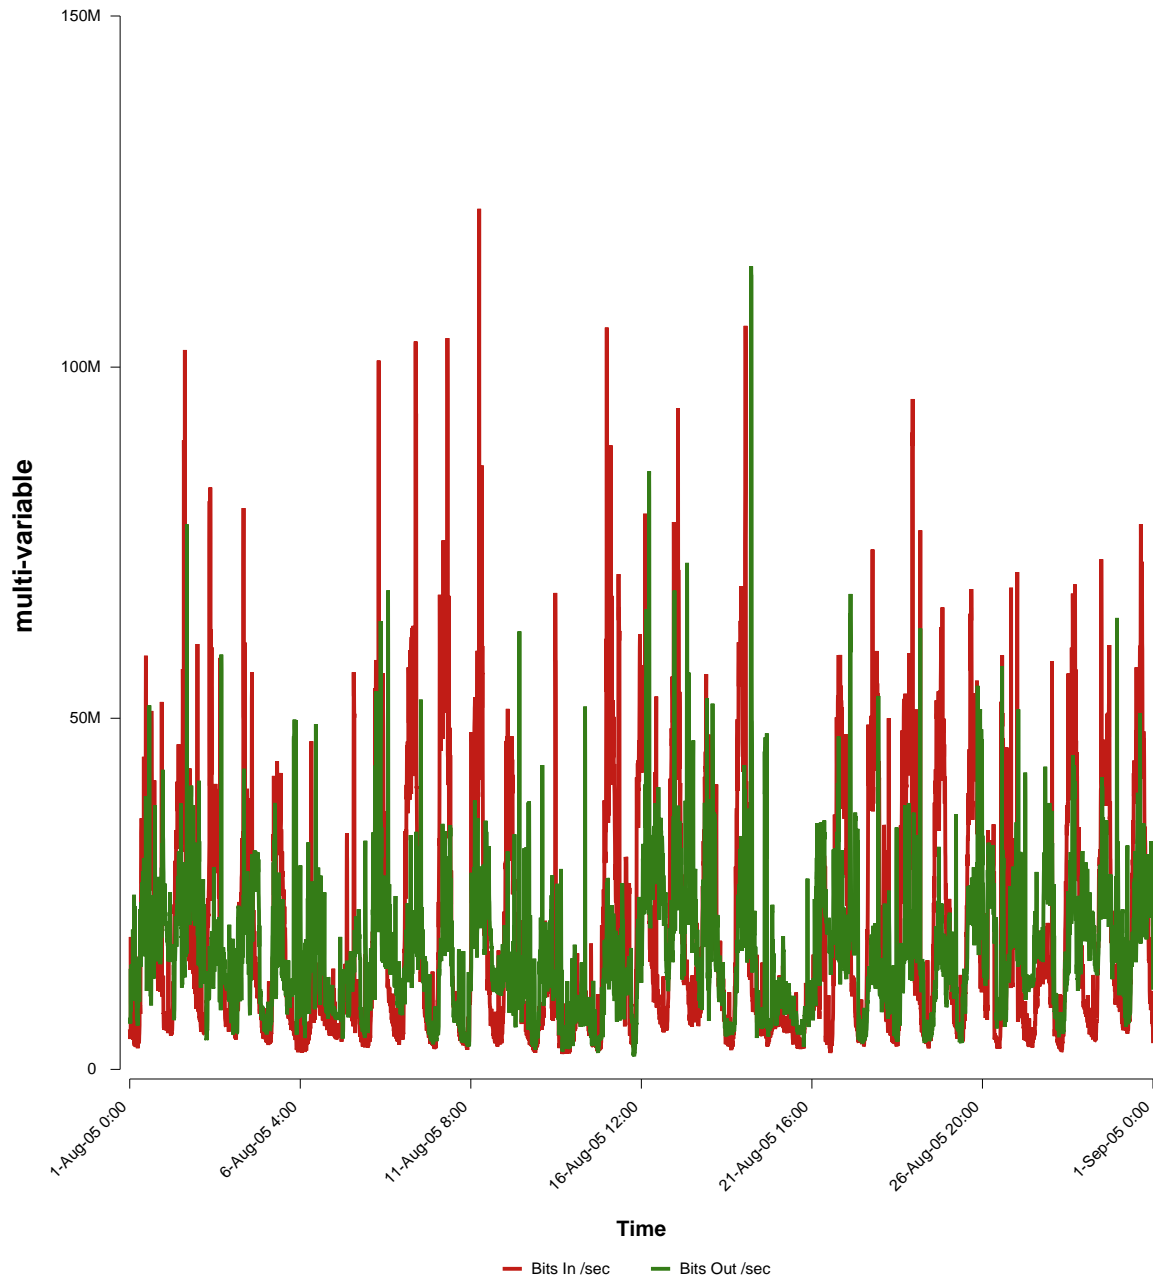

# eHealth Trend Report

Divide by Time

## SUNET-A-STHLM-KI

Auto Range: Last Month  
From: 2005/08/01 00:00  
To: 2005/08/31 23:59

Created: 2005/09/02 05:40:16