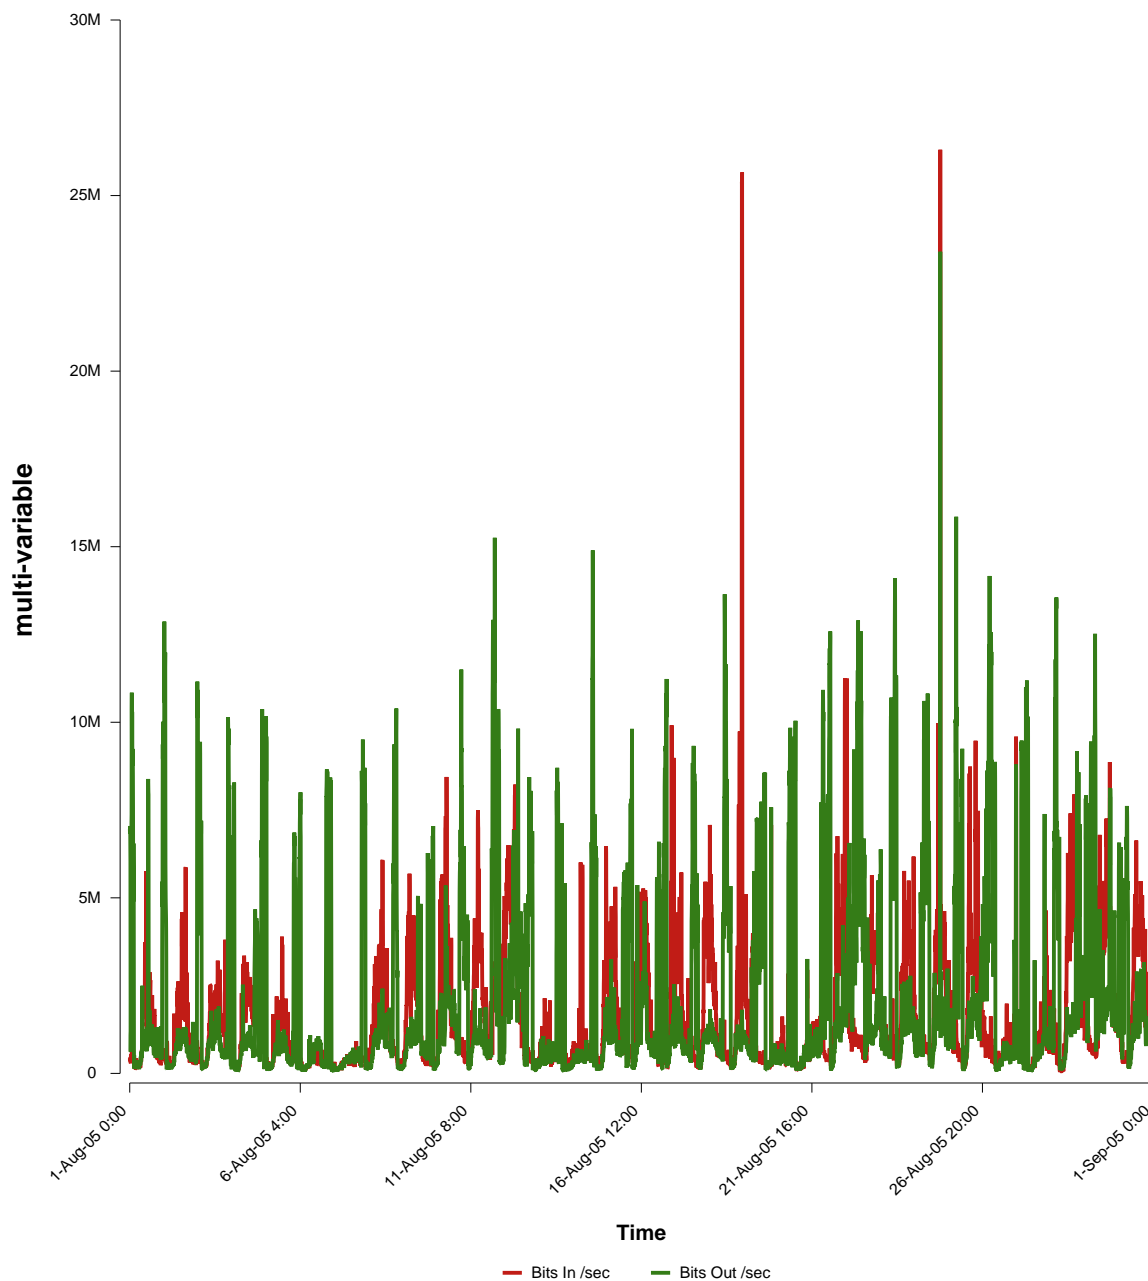

# eHealth Trend Report

Divide by Time

## SUNET-A-STHLM-HHS

Auto Range: Last Month  
From: 2005/08/01 00:00  
To: 2005/08/31 23:59

Created: 2005/09/02 05:30:17