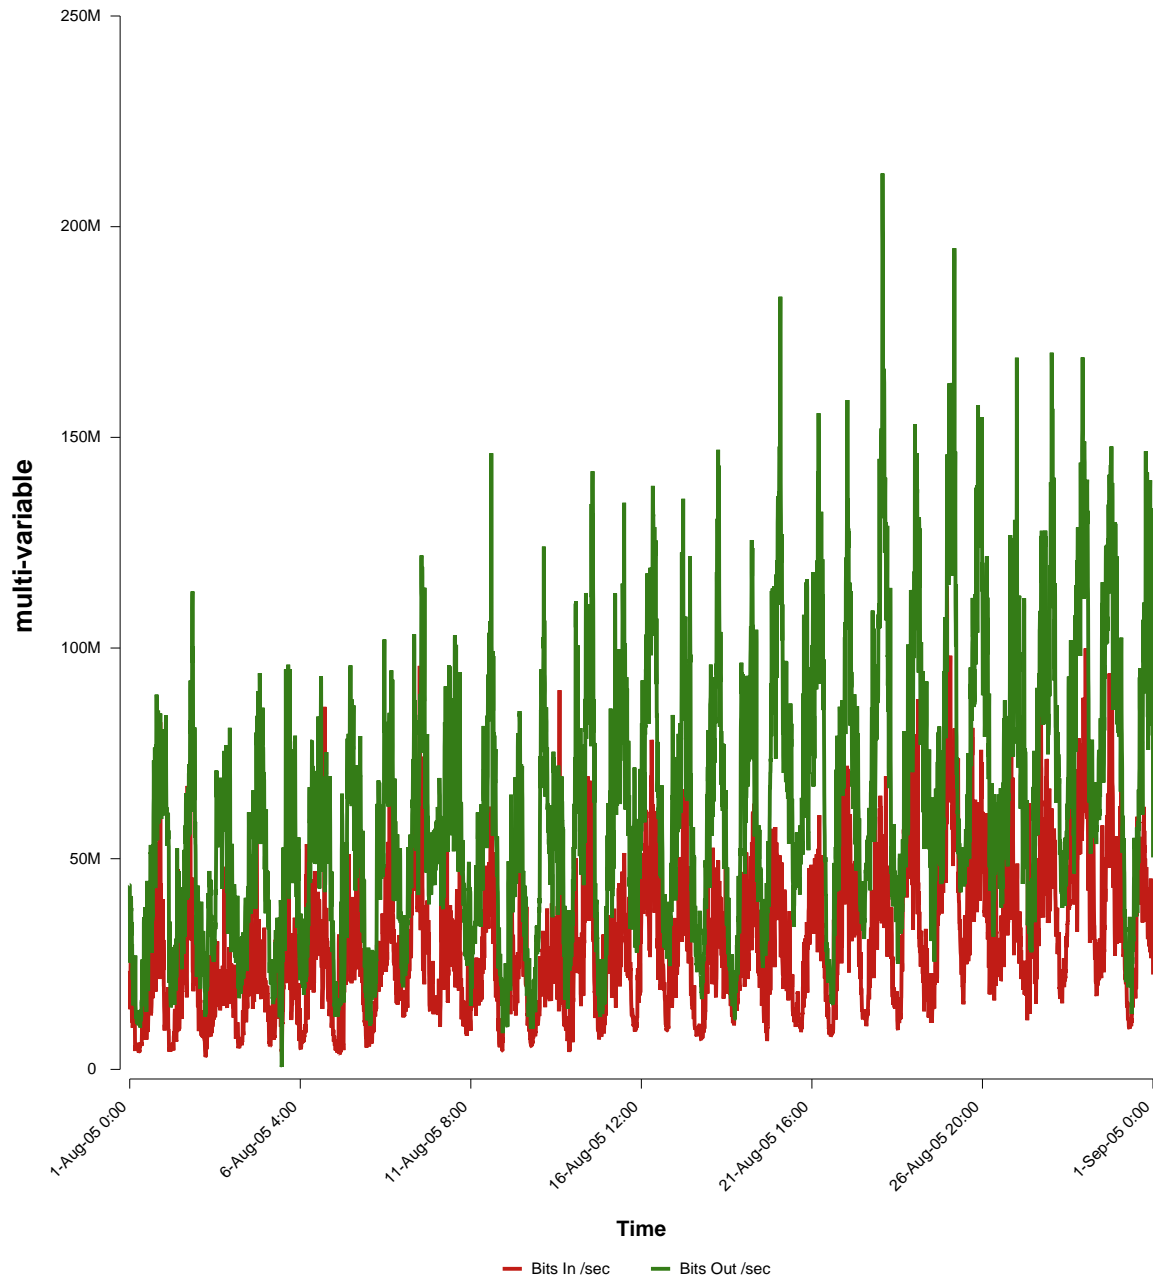

# eHealth Trend Report

Divide by Time

## SUNET-A-SKOVDE-HIS

Auto Range: Last Month  
From: 2005/08/01 00:00  
To: 2005/08/31 23:59

Created: 2005/09/02 05:20:51