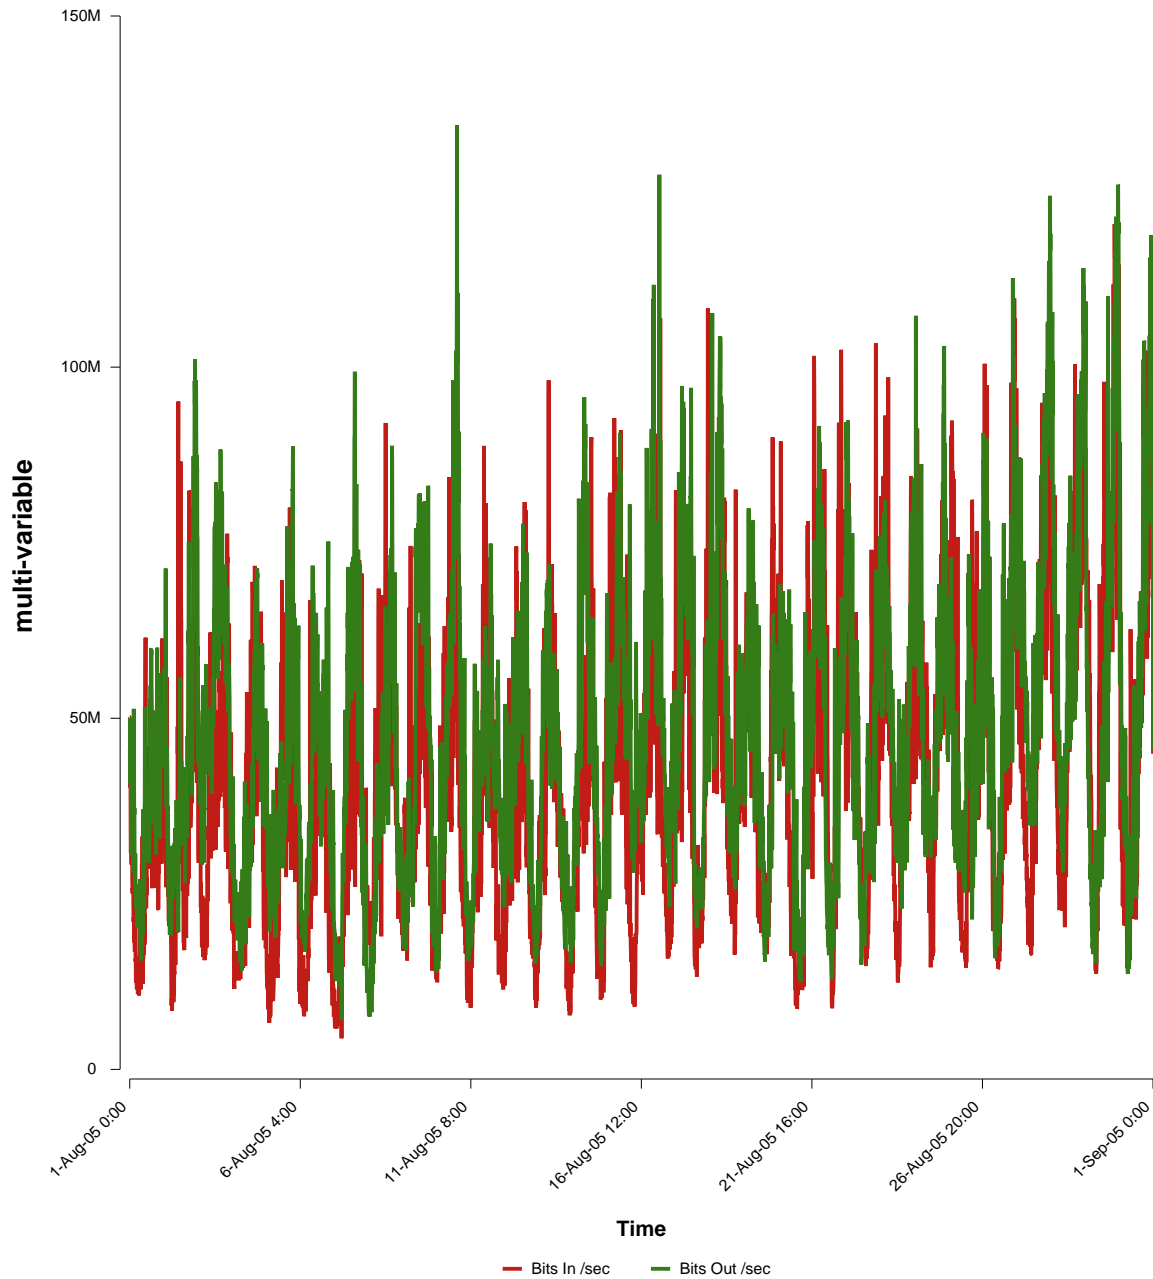

# eHealth Trend Report

Divide by Time

## SUNET-A-RONNEBY-BTH

Auto Range: Last Month  
From: 2005/08/01 00:00  
To: 2005/08/31 23:59

Created: 2005/09/02 05:10:17