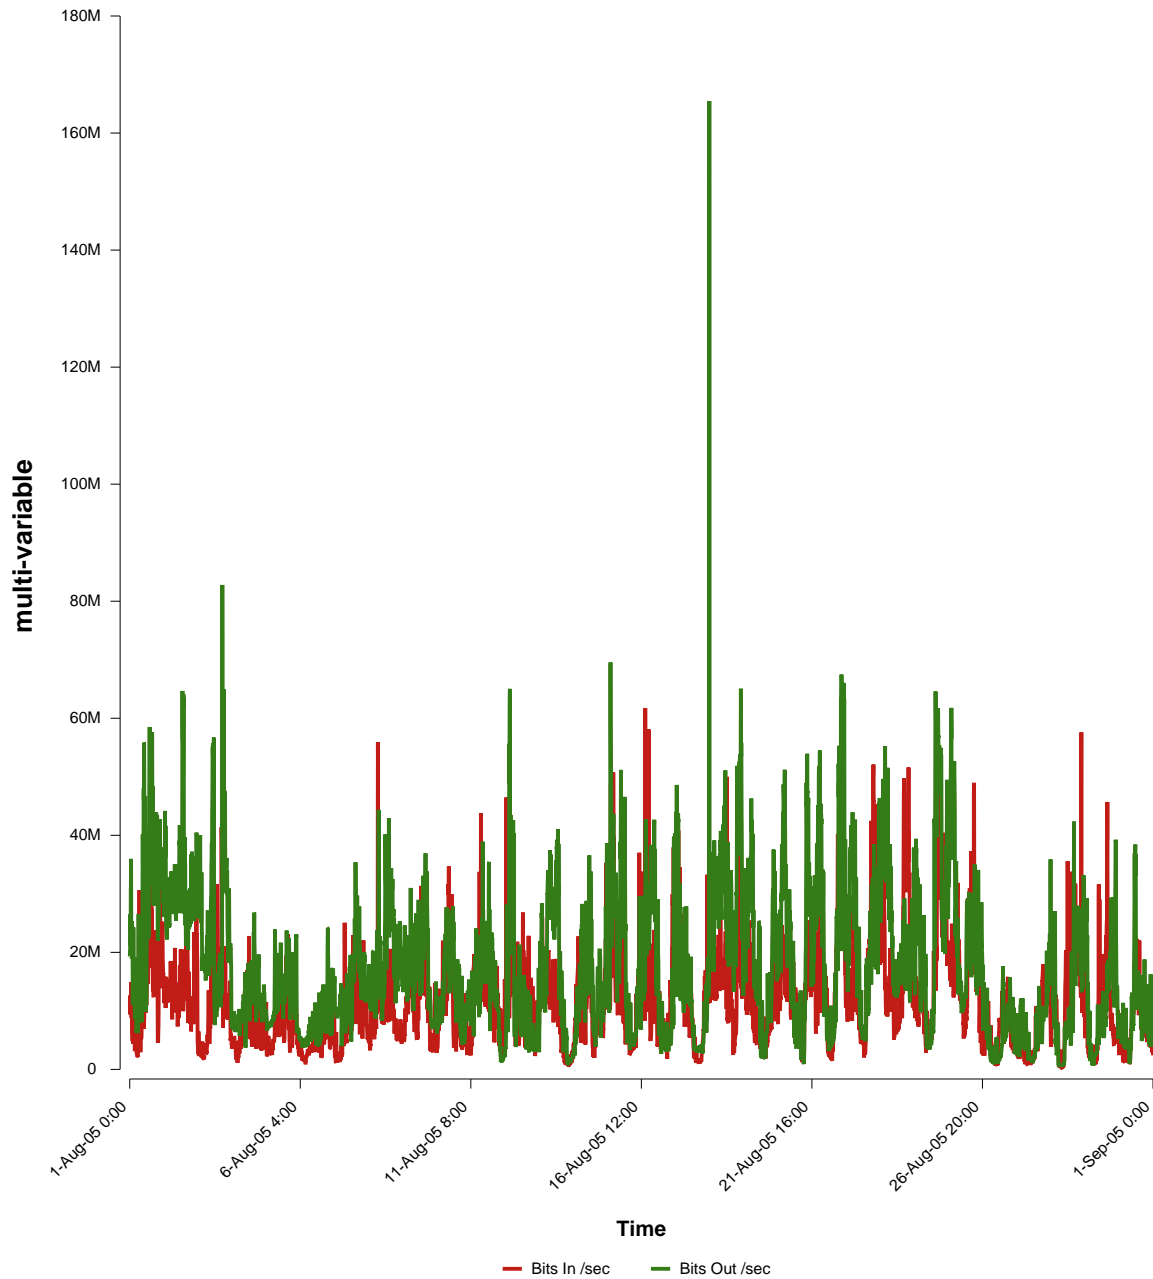

eHealth Trend Report

Divide by Time

SUNET-A-OREBRO-ORU

Auto Range: Last Month
From: 2005/08/01 00:00
To: 2005/08/31 23:59

Created: 2005/09/02 05:00:17