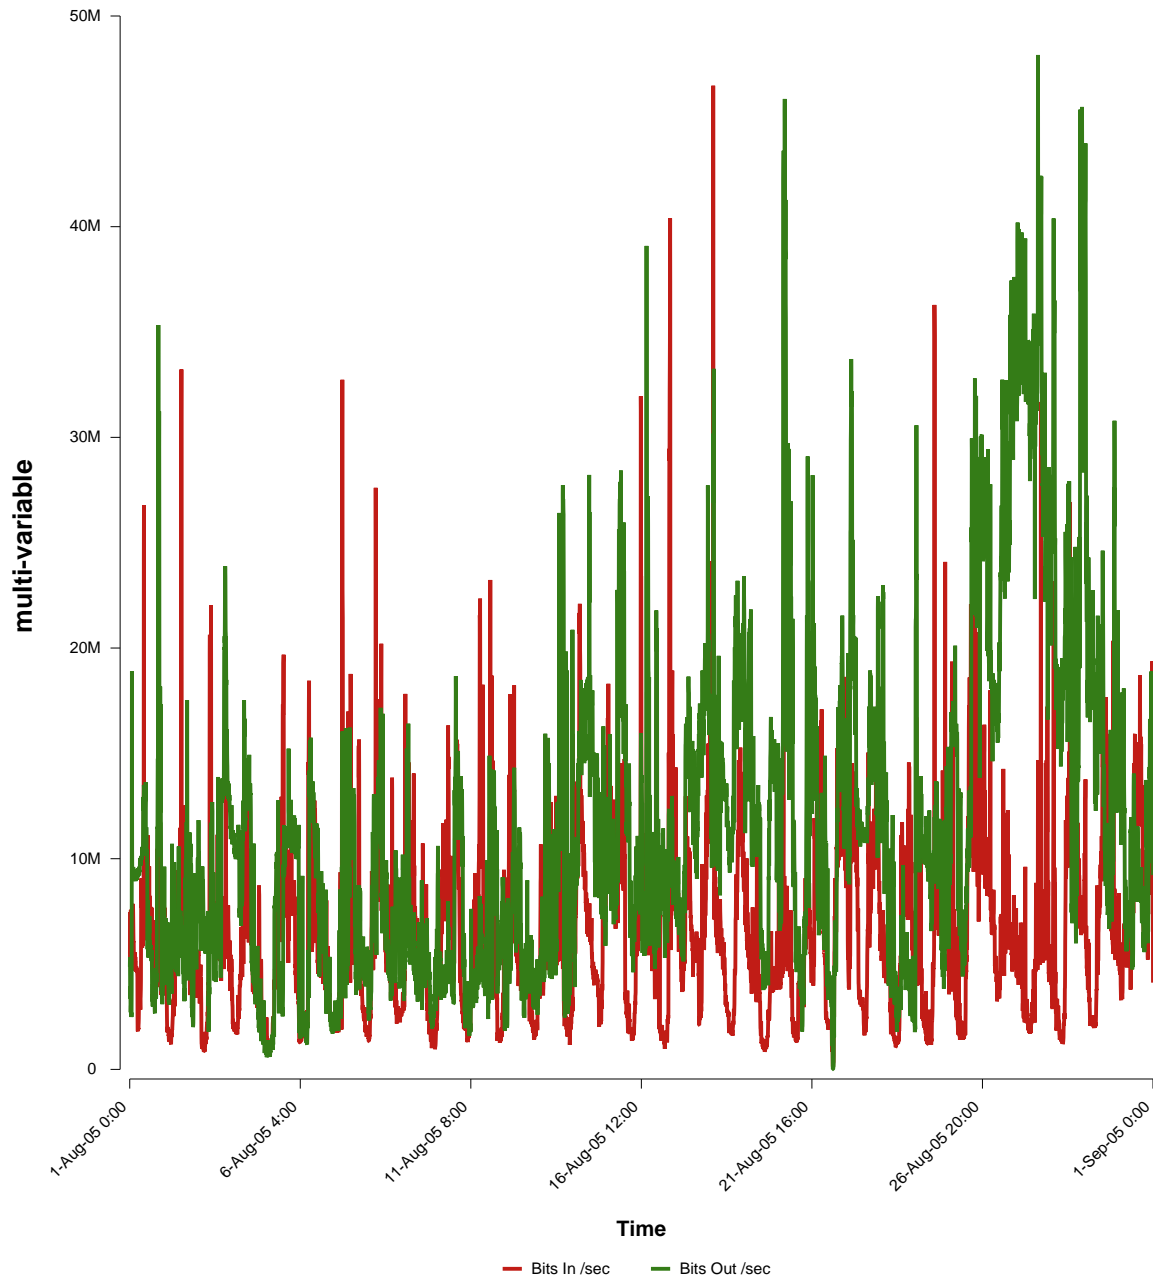

eHealth Trend Report

Divide by Time

SUNET-A-MALMO-MAH

Auto Range: Last Month
From: 2005/08/01 00:00
To: 2005/08/31 23:59

Created: 2005/09/02 04:50:15