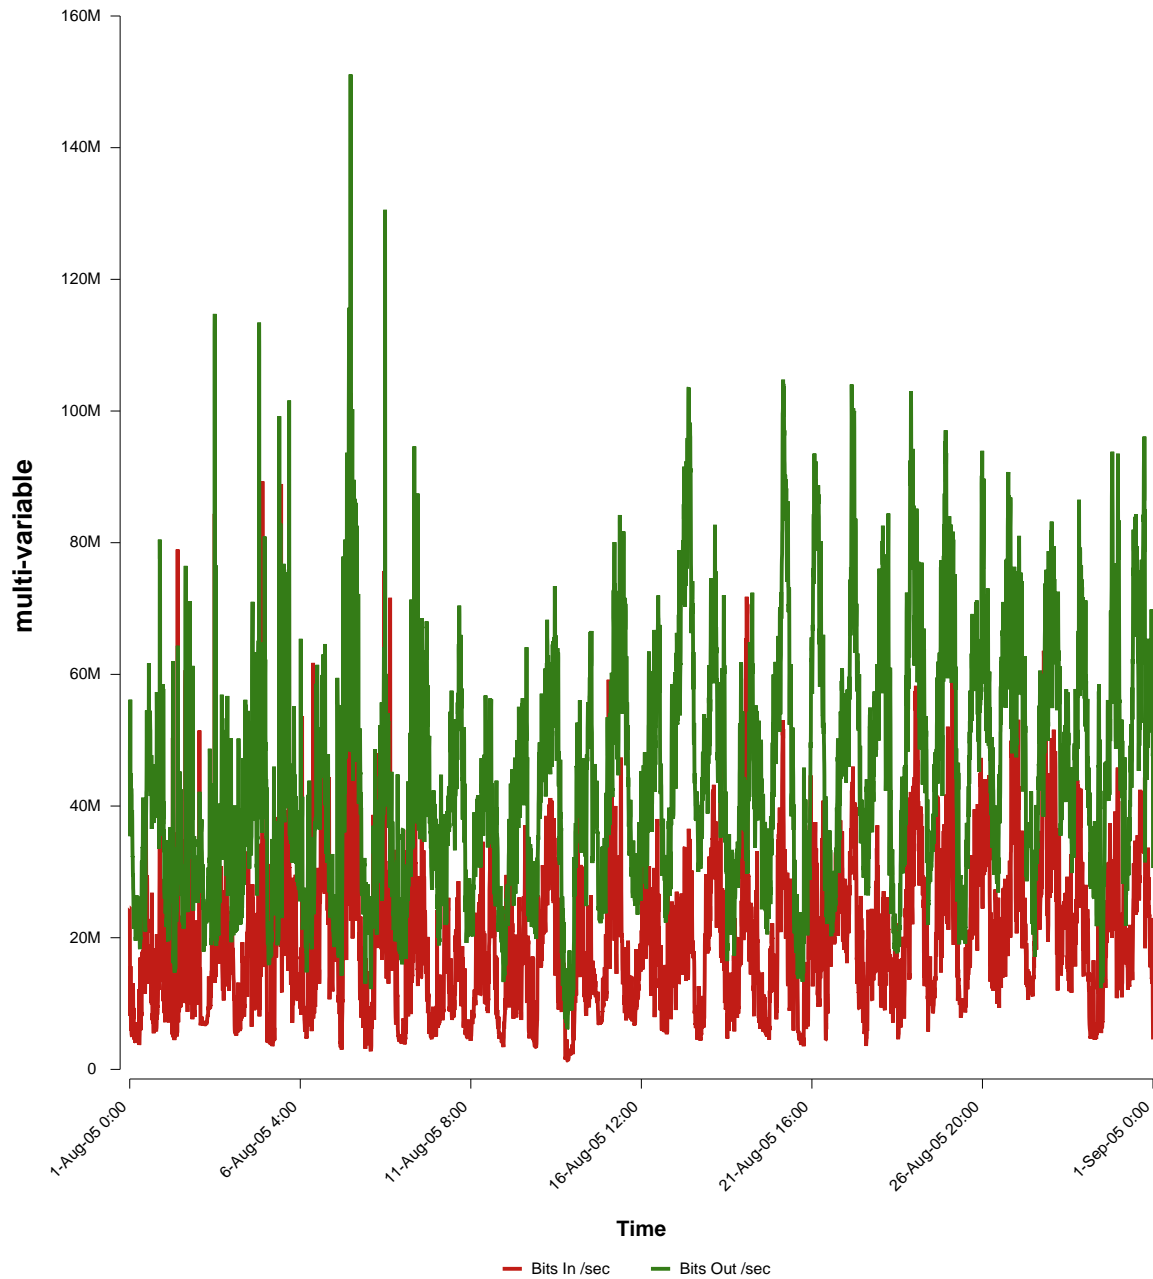

eHealth Trend Report

Divide by Time

SUNET-A-KRISTIANSTAD-HKR

Auto Range: Last Month
From: 2005/08/01 00:00
To: 2005/08/31 23:59

Created: 2005/09/02 04:20:49