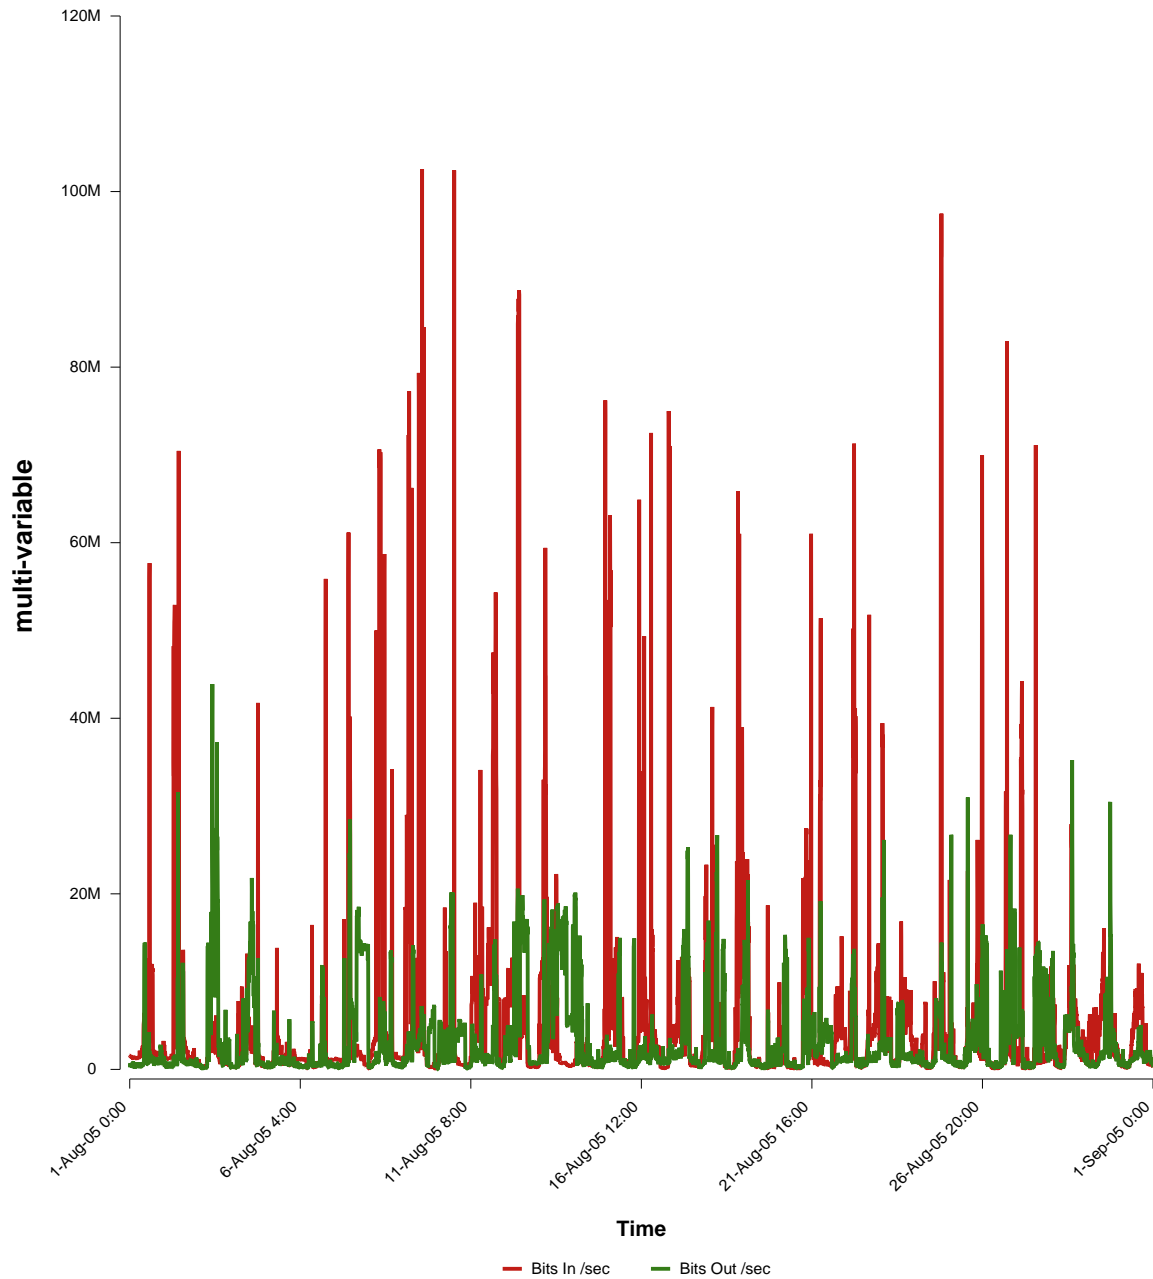

eHealth Trend Report

Divide by Time

SUNET-A-HALMSTAD-HH

Auto Range: Last Month
From: 2005/08/01 00:00
To: 2005/08/31 23:59

Created: 2005/09/02 03:50:17