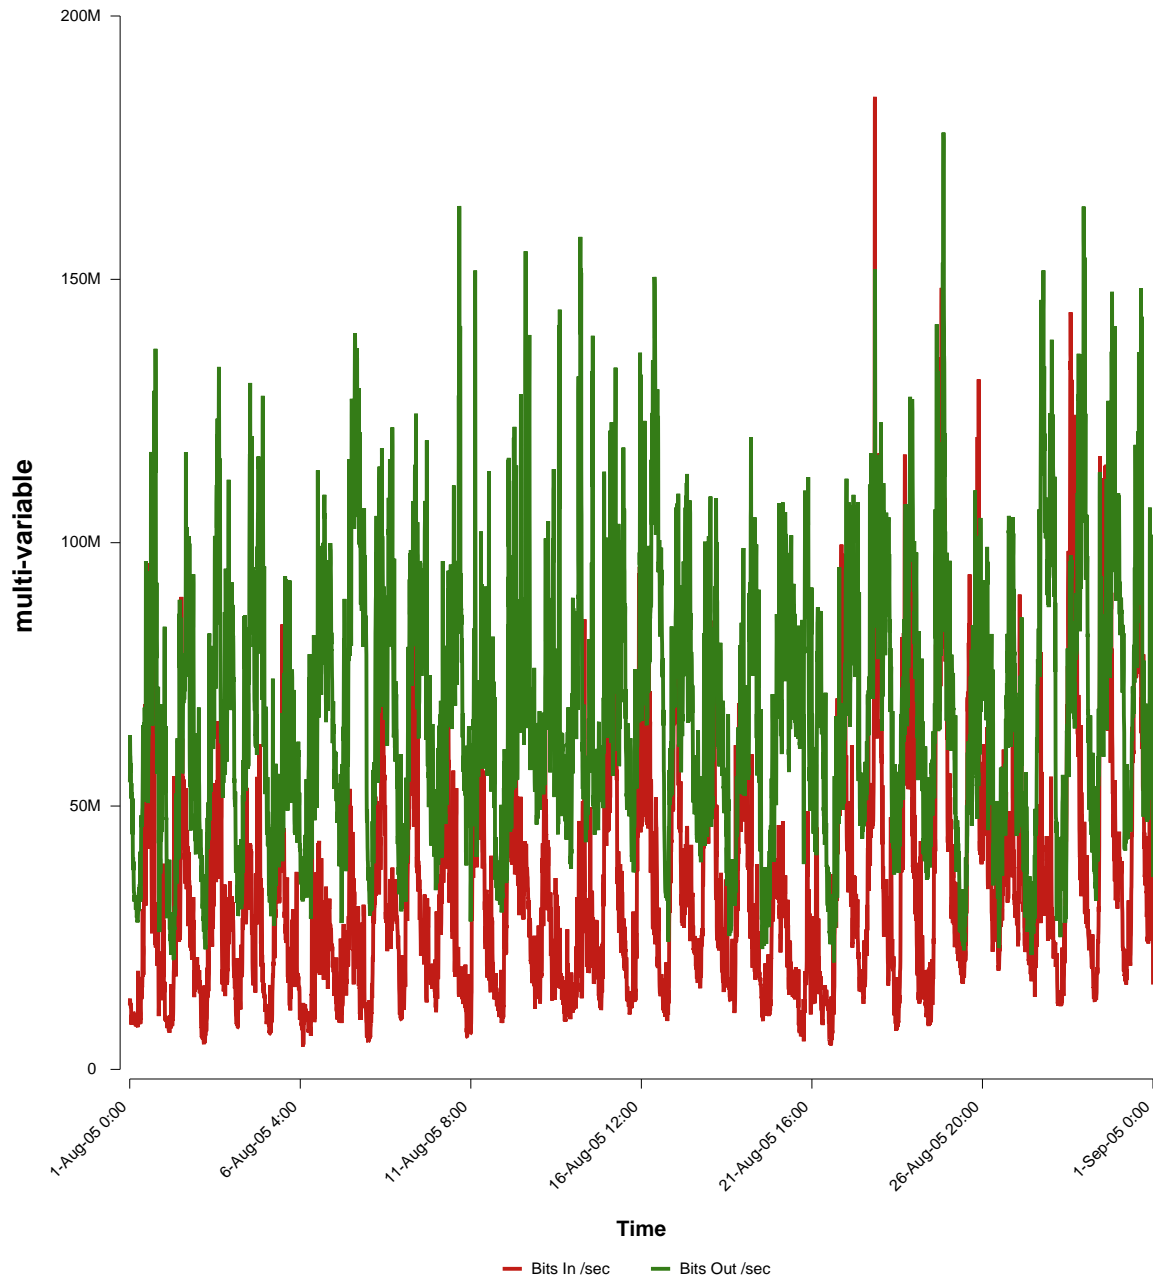

# eHealth Trend Report

Divide by Time

## SUNET-A-GBG-CHALMERS

Auto Range: Last Month  
From: 2005/08/01 00:00  
To: 2005/08/31 23:59

Created: 2005/09/02 03:30:16