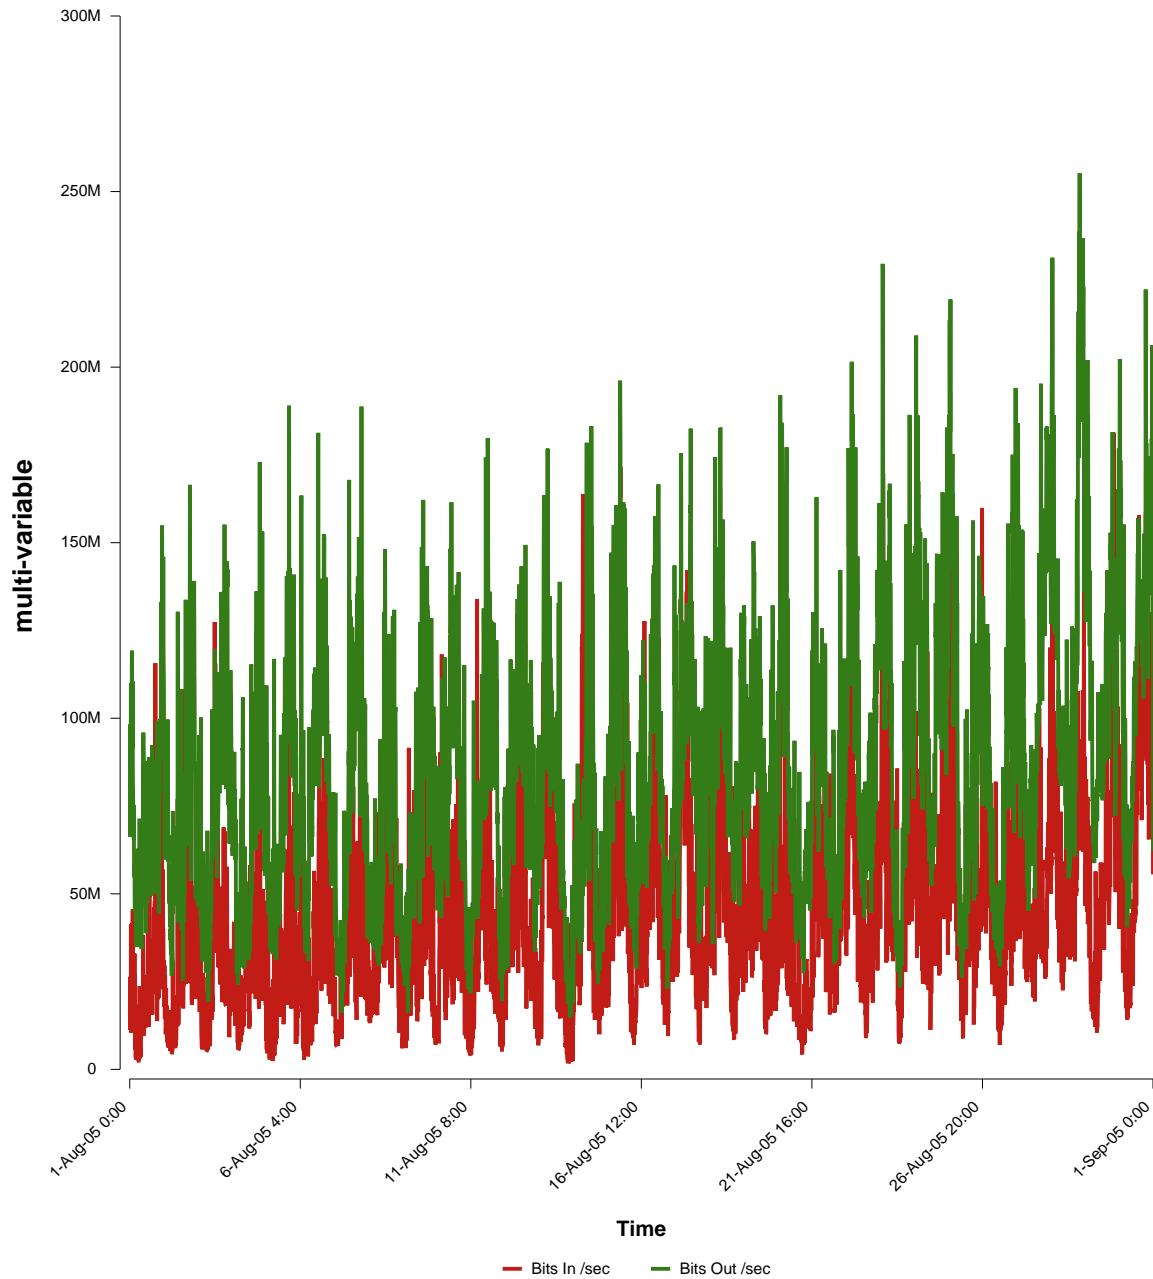

eHealth Trend Report

Divide by Time

SUNET-A-GAVLE-HIG

Auto Range: Last Month
From: 2005/08/01 00:00
To: 2005/08/31 23:59

Created: 2005/09/02 03:20:50