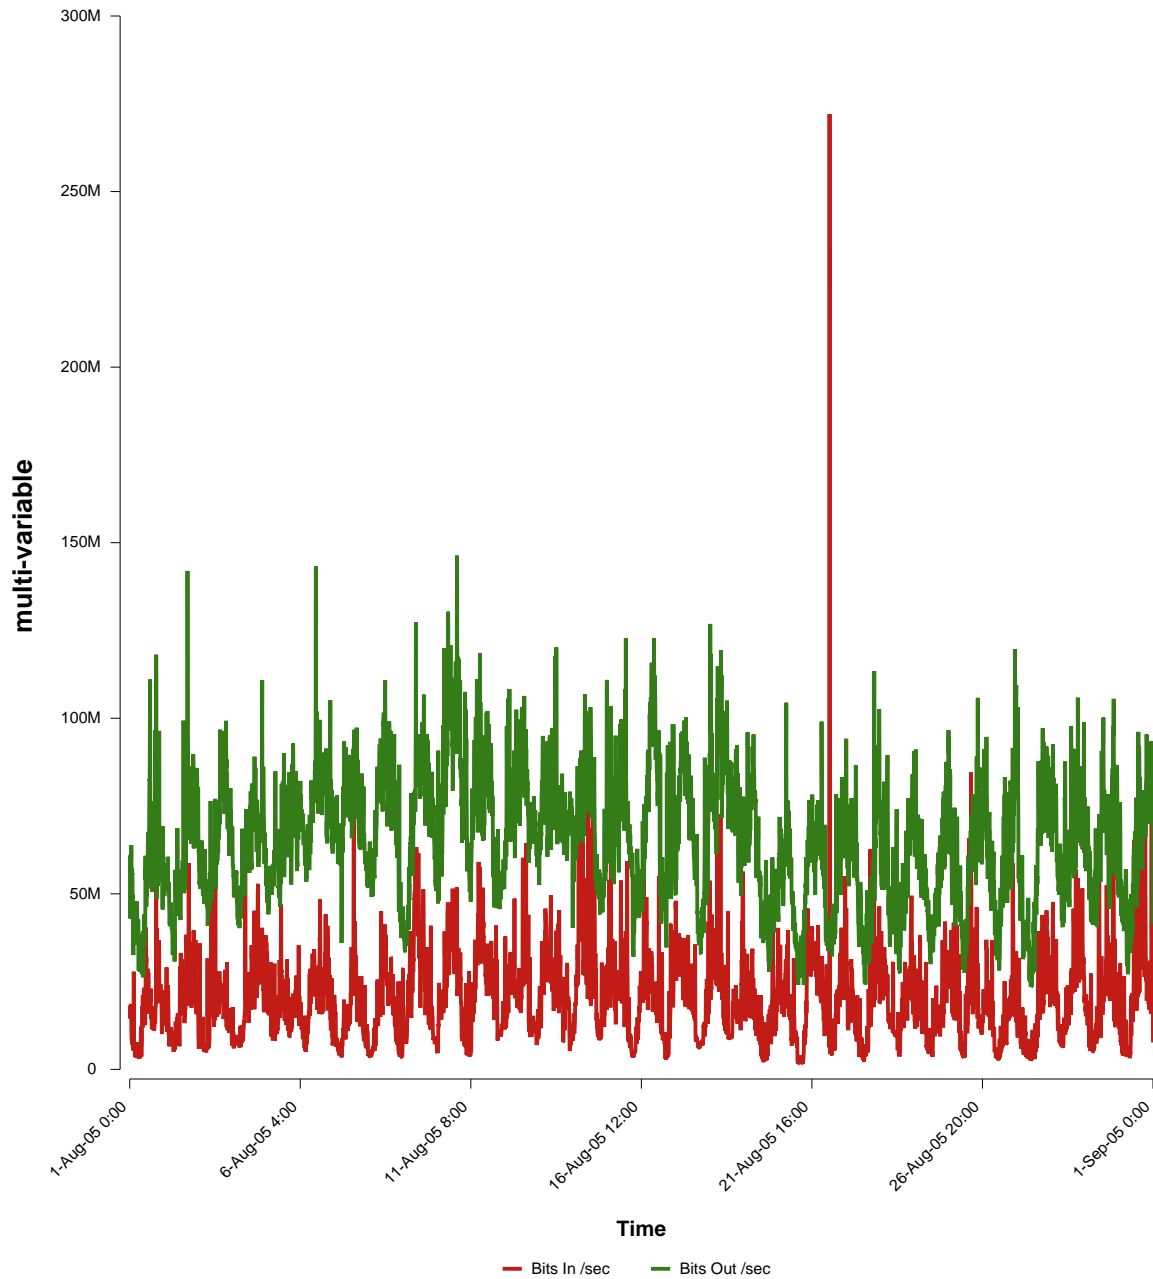

eHealth Trend Report

Divide by Time

SUNET-A-BORLANGE-DU

Auto Range: Last Month
From: 2005/08/01 00:00
To: 2005/08/31 23:59

Created: 2005/09/02 03:10:16