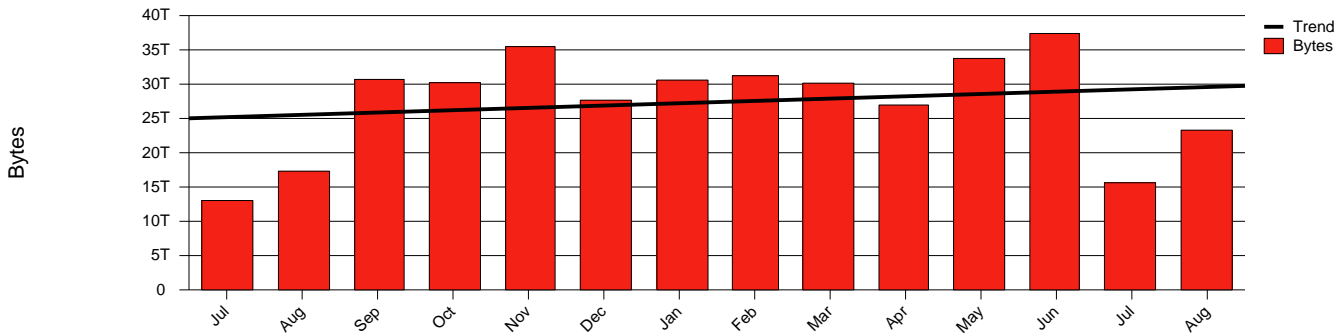

Monthly Health Report

Report for 2005/08/31, Subject: SUNET-A-VISBY-HGO

LAN/WAN

Total Network Volume by Month

Total Network Volume by Week

Total Network Volume by Day

Situations to Watch

Rank	Element Name	Variable	Threshold	Monthly Average		Days to (from) Threshold
			Value	Actual	Predicted	
1	hgo1-POS(Out)	Volume (Bandwidth %)	80.000	1.900	2.663	Increasing
2	hgo1-POS(In)	Volume (Bandwidth %)	80.000	0.897	1.104	Decreasing