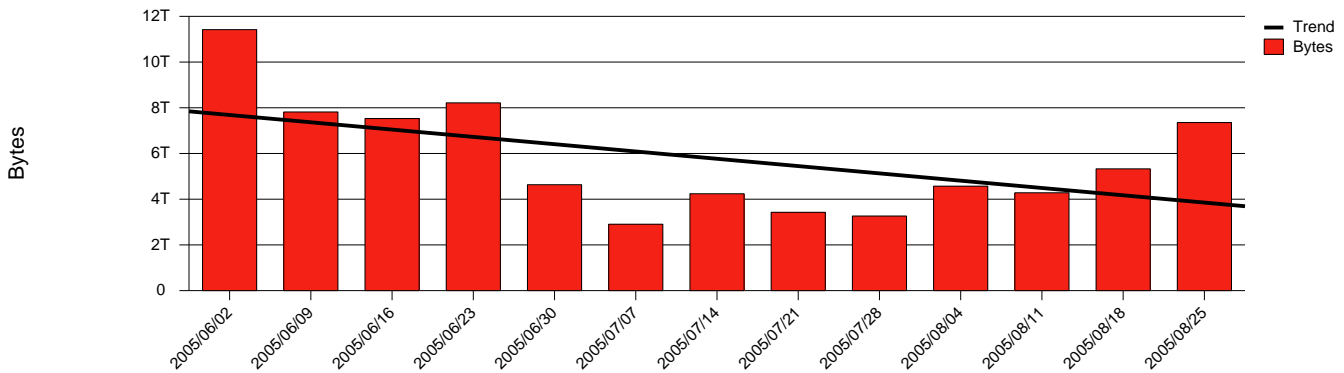

Monthly Health Report

Report for 2005/08/31, Subject: SUNET-A-VISBY-HGO

LAN/WAN

Total Network Volume by Month

Total Network Volume by Week

Total Network Volume by Day

Situations to Watch

Rank	Element Name	Variable	Threshold	Monthly Average		Days to (from) Threshold
			Value	Actual	Predicted	
1	hgo1-POS(Out)	Volume (Bandwidth %)	80.000	1.900	2.663	Increasing
2	hgo1-POS(In)	Volume (Bandwidth %)	80.000	0.897	1.104	Decreasing