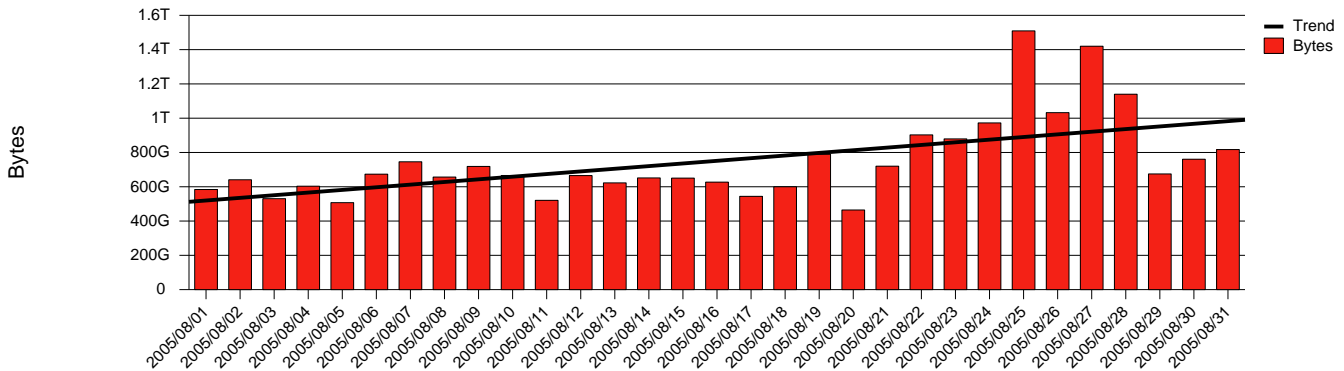

Monthly Health Report

Report for 2005/08/31, Subject: SUNET-A-VISBY-HGO

LAN/WAN

Total Network Volume by Month

Total Network Volume by Week

Total Network Volume by Day

Situations to Watch

Rank	Element Name	Variable	Threshold	Monthly Average		Days to (from) Threshold
			Value	Actual	Predicted	
1	hgo1-POS(Out)	Volume (Bandwidth %)	80.000	1.900	2.663	Increasing
2	hgo1-POS(In)	Volume (Bandwidth %)	80.000	0.897	1.104	Decreasing