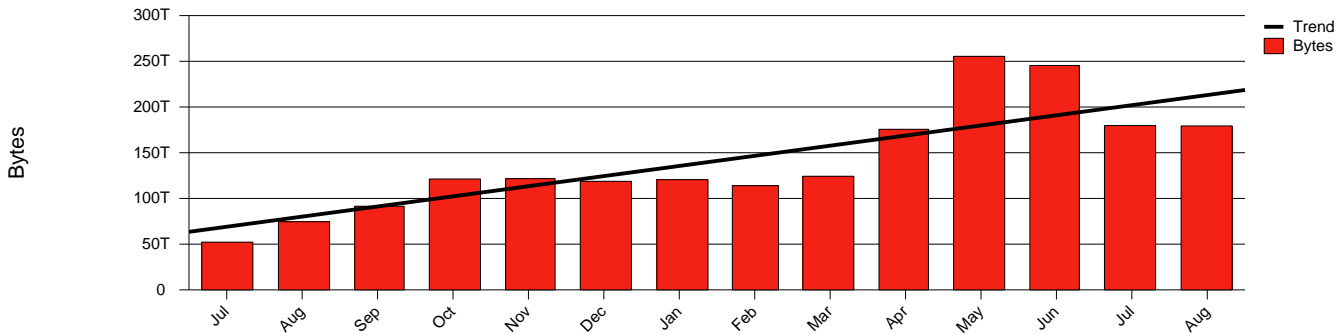

Monthly Health Report

Report for 2005/08/31, Subject: SUNET-A-UMEA-UMU

LAN/WAN

Total Network Volume by Month

Total Network Volume by Week

Total Network Volume by Day

Situations to Watch

Rank	Element Name	Variable	Threshold	Monthly Average		Days to (from) Threshold
			Value	Actual	Predicted	
1	umu1-SRP(Out)	Volume (Bandwidth %)	80.000	16.718	21.091	Increasing
2	umu1-SRP(In)	Volume (Bandwidth %)	80.000	4.813	5.491	Increasing
3	umu2-SRP(In)	Errors (% Frames)	5.000	0.000	0.015	Increasing
4	umu2-SRP(Out)	Volume (Bandwidth %)	80.000	0.001	0.058	Increasing
5	umu2-SRP(In)	Volume (Bandwidth %)	80.000	0.001	0.021	Increasing
6	umu1-SRP(In)	Errors (% Frames)	5.000	0.001	0.000	Increasing