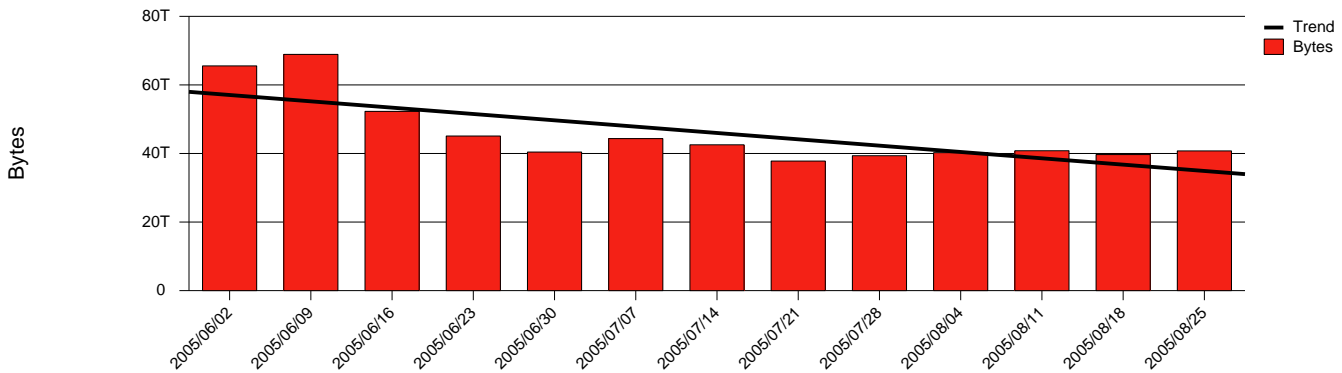

Monthly Health Report

Report for 2005/08/31, Subject: SUNET-A-UMEA-UMU

LAN/WAN

Total Network Volume by Month

Total Network Volume by Week

Total Network Volume by Day

Situations to Watch

Rank	Element Name	Variable	Threshold	Monthly Average		Days to (from) Threshold
			Value	Actual	Predicted	
1	umu1-SRP(Out)	Volume (Bandwidth %)	80.000	16.718	21.091	Increasing
2	umu1-SRP(In)	Volume (Bandwidth %)	80.000	4.813	5.491	Increasing
3	umu2-SRP(In)	Errors (% Frames)	5.000	0.000	0.015	Increasing
4	umu2-SRP(Out)	Volume (Bandwidth %)	80.000	0.001	0.058	Increasing
5	umu2-SRP(In)	Volume (Bandwidth %)	80.000	0.001	0.021	Increasing
6	umu1-SRP(In)	Errors (% Frames)	5.000	0.001	0.000	Increasing