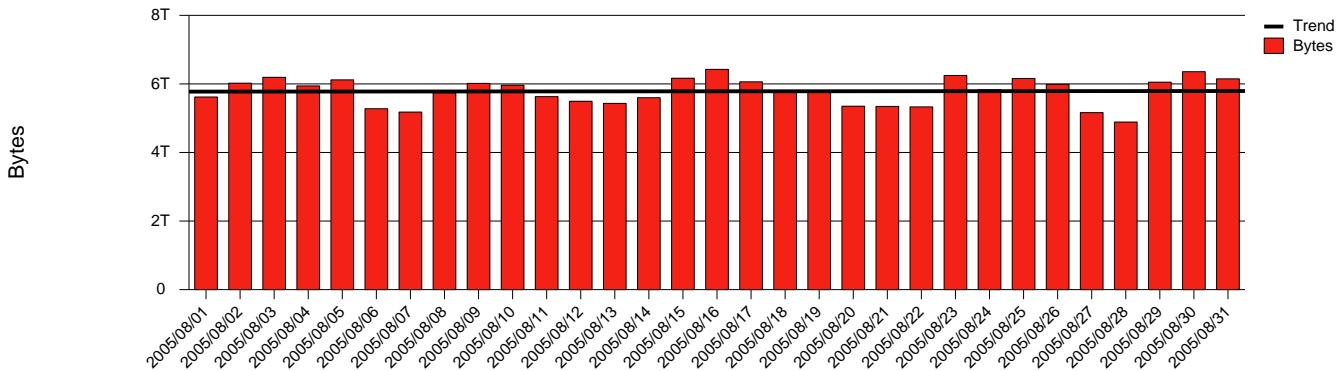

Monthly Health Report

Report for 2005/08/31, Subject: SUNET-A-UMEA-UMU

LAN/WAN

Total Network Volume by Month

Total Network Volume by Week

Total Network Volume by Day

Situations to Watch

Rank	Element Name	Variable	Threshold	Monthly Average		Days to (from) Threshold
			Value	Actual	Predicted	
1	umu1-SRP(Out)	Volume (Bandwidth %)	80.000	16.718	21.091	Increasing
2	umu1-SRP(In)	Volume (Bandwidth %)	80.000	4.813	5.491	Increasing
3	umu2-SRP(In)	Errors (% Frames)	5.000	0.000	0.015	Increasing
4	umu2-SRP(Out)	Volume (Bandwidth %)	80.000	0.001	0.058	Increasing
5	umu2-SRP(In)	Volume (Bandwidth %)	80.000	0.001	0.021	Increasing
6	umu1-SRP(In)	Errors (% Frames)	5.000	0.001	0.000	Increasing